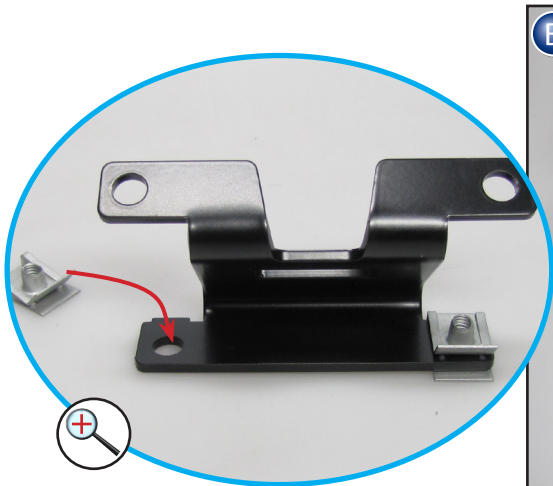

Motorschutz
R 1200 RT/LC

Engine Protection Plate
R 1200 RT/LC

Protezione carter motore
R 1200 RT/LC

Protection pour moteure
R 1200 RT/LC

Protector de motor
R 1200 RT/LC

Bestellnummer 26851-001

Part Number 26851-001

Part Number 26851-001

Pièce 26851-001

Pieza 26851-001

News, Shop, Downloads + Informationen:
www.wunderlich.de
Kataloganforderung + Downloads:
www.wunderlich.de

Catalogue download (English):
www.wunderlich.de/en
General information, dealers and news:
www.wunderlich.de/en

Download catalogo (italiano):
www.wunderlich.de/en
Informazioni generali, dealer e Novità:
<http://www.wunderlich.de/en>

Télécharger les catalogues (français):
www.wunderlich.de/en
Informations générales et distributeurs:
www.wunderlich.de/en

Descargar los catálogos (español):
www.wunderlich.de/en
Informaciones generales, tiendas y noticias:
www.wunderlich.de/en