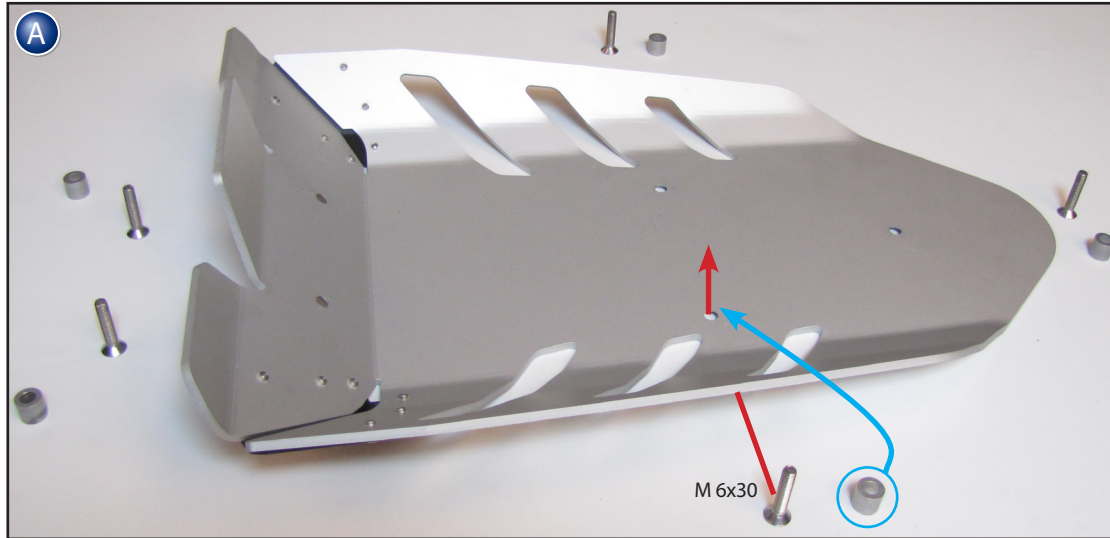

Motorschutz
R 1200 RT/LC

Engine Protection Plate
R 1200 RT/LC

Protezione carter motore
R 1200 RT/LC

Protection pour moteure
R 1200 RT/LC

Protector de motor
R 1200 RT/LC

Bestellnummer 26851-001

Part Number 26851-001

Part Number 26851-001

Pièce 26851-001

Pieza 26851-001

News, Shop, Downloads + Informationen:
www.wunderlich.de
Kataloganforderung + Downloads:
www.wunderlich.de

Catalogue download (English):
www.wunderlich.de/en
General information, dealers and news:
www.wunderlich.de/en

Download catalogo (italiano):
www.wunderlich.de/en
Informazioni generali, dealer e Novità:
<http://www.wunderlich.de/en>

Télécharger les catalogues (français):
www.wunderlich.de/en
Informations générales et distributeurs:
www.wunderlich.de/en

Descargar los catálogos (español):
www.wunderlich.de/en
Informaciones generales, tiendas y noticias:
www.wunderlich.de/en