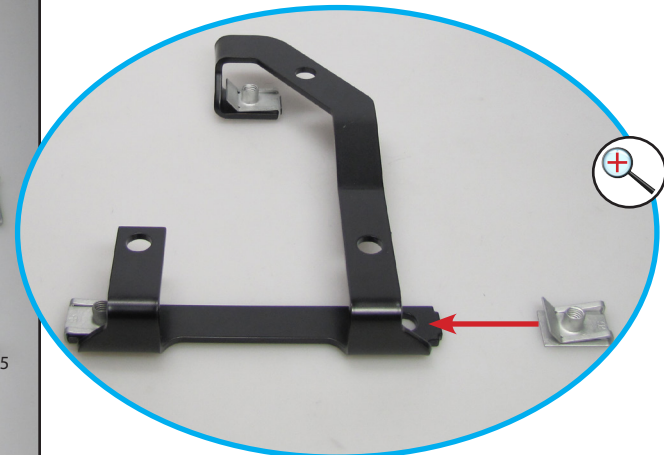

Motorschutz
R 1200 RT/LC

Engine Protection Plate
R 1200 RT/LC

Protezione carter motore
R 1200 RT/LC

Protection pour moteure
R 1200 RT/LC

Protector de motor
R 1200 RT/LC

Bestellnummer 26851-001

Part Number 26851-001

Part Number 26851-001

Pièce 26851-001

Pieza 26851-001

News, Shop, Downloads + Informationen:
www.wunderlich.de
Kataloganforderung + Downloads:
www.wunderlich.de

Catalogue download (English):
www.wunderlich.de/en
General information, dealers and news:
www.wunderlich.de/en

Download catalogo (italiano):
www.wunderlich.de/en
Informazioni generali, dealer e Novità:
<http://www.wunderlich.de/en>

Télécharger les catalogues (français):
www.wunderlich.de/en
Informations générales et distributeurs:
www.wunderlich.de/en

Descargar los catálogos (español):
www.wunderlich.de/en
Informaciones generales, tiendas y noticias:
www.wunderlich.de/en