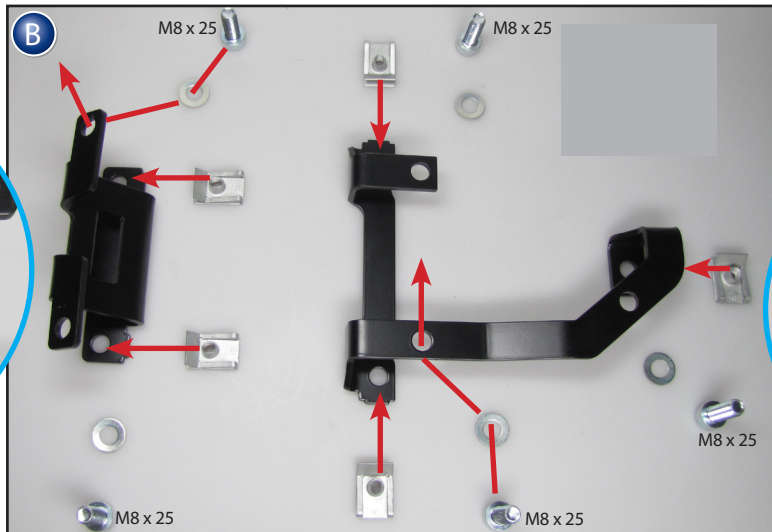

Motorschutz
R 1200 RT/LC

Engine Protection Plate
R 1200 RT/LC

Protezione carter motore
R 1200 RT/LC

Protection pour moteure
R 1200 RT/LC

Protector de motor
R 1200 RT/LC

Bestellnummer 26851-001

Part Number 26851-001

Part Number 26851-001

Pièce 26851-001

Pieza 26851-001

News, Shop, Downloads + Informationen:
www.wunderlich.de
Kataloganforderung + Downloads:
www.wunderlich.de

Catalogue download (English):
www.wunderlich.de/en
General information, dealers and news:
www.wunderlich.de/en

Download catalogo (italiano):
www.wunderlich.de/en
Informazioni generali, dealer e Novità:
<http://www.wunderlich.de/en>

Télécharger les catalogues (français):
www.wunderlich.de/en
Informations générales et distributeurs:
www.wunderlich.de/en

Descargar los catálogos (español):
www.wunderlich.de/en
Informaciones generales, tiendas y noticias:
www.wunderlich.de/en