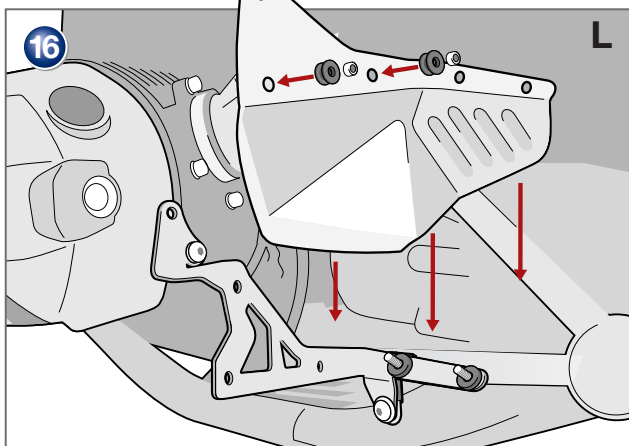

Copyright by Wunderlich®