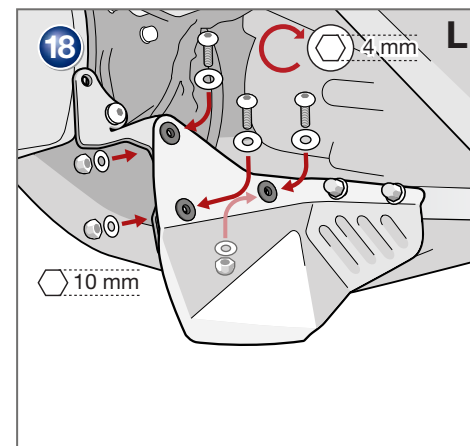

Copyright by Wunderlich®