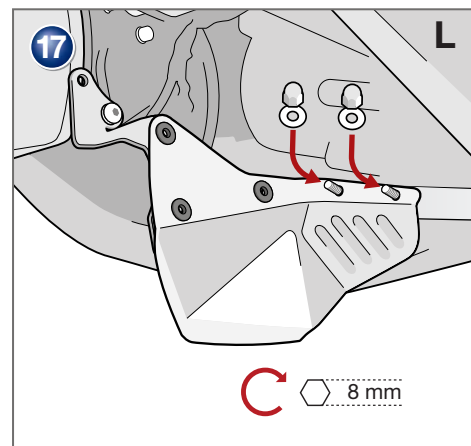

Copyright by Wunderlich®