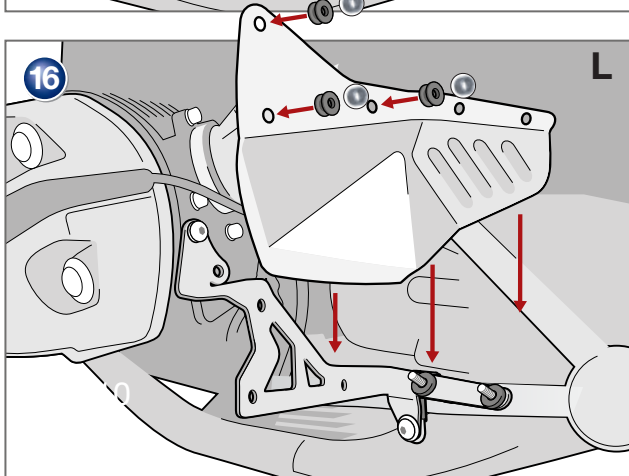

Copyright by Wunderlich®