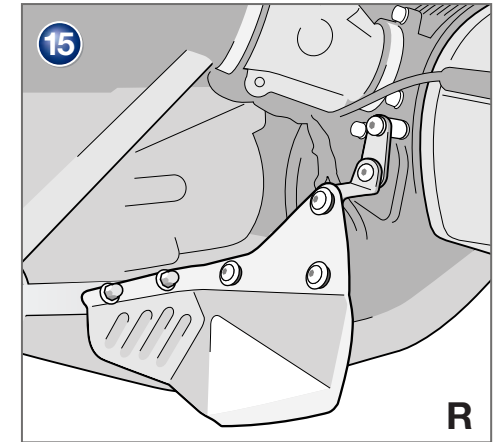

Copyright by Wunderlich®