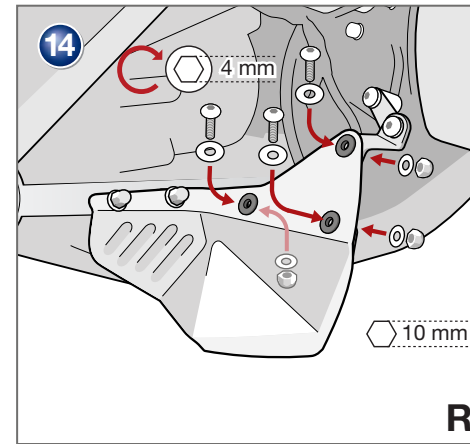

Copyright by Wunderlich®