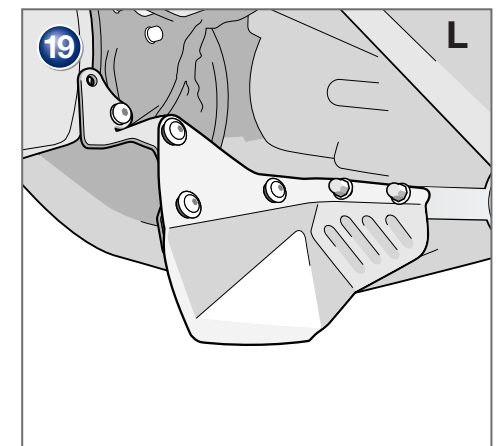

Copyright by Wunderlich®