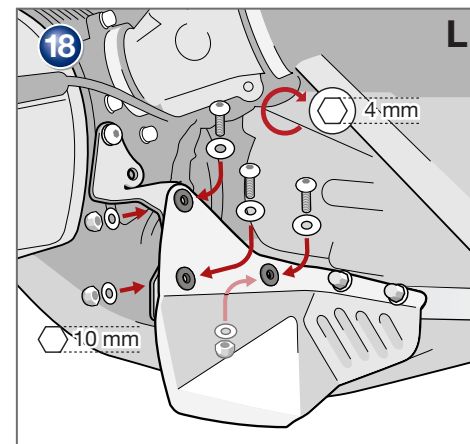

Copyright by Wunderlich®