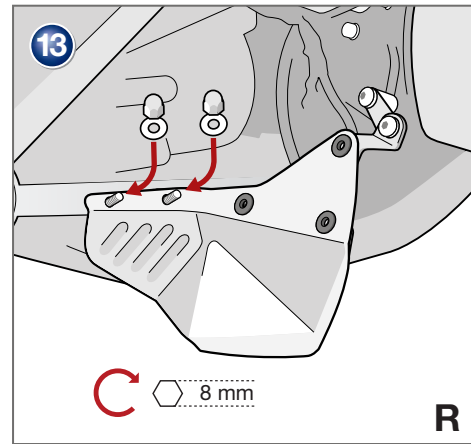

Copyright by Wunderlich®