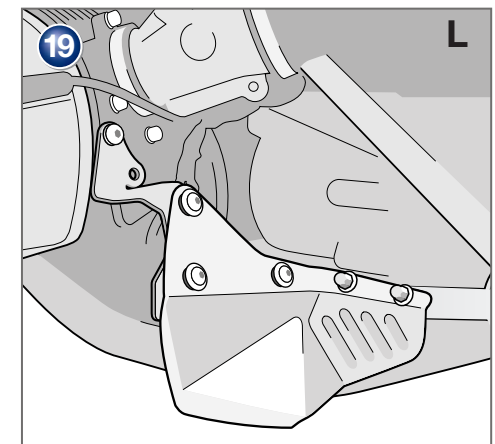

Copyright by Wunderlich®