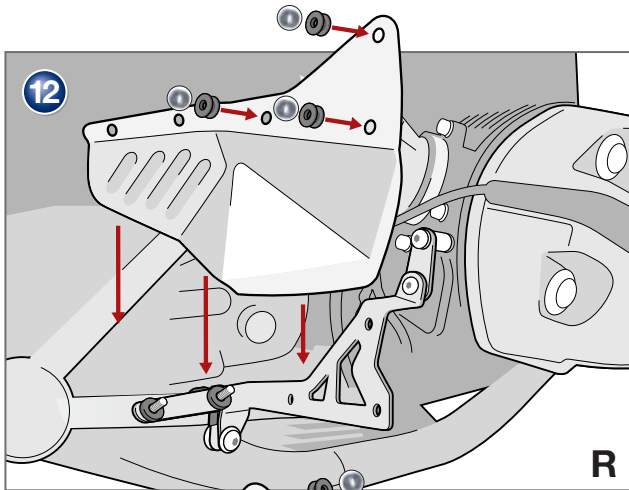

Copyright by Wunderlich®