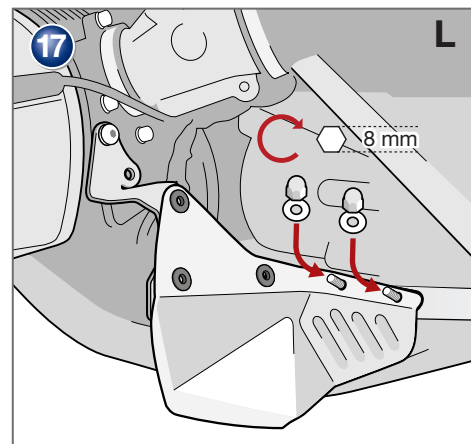

Copyright by Wunderlich®