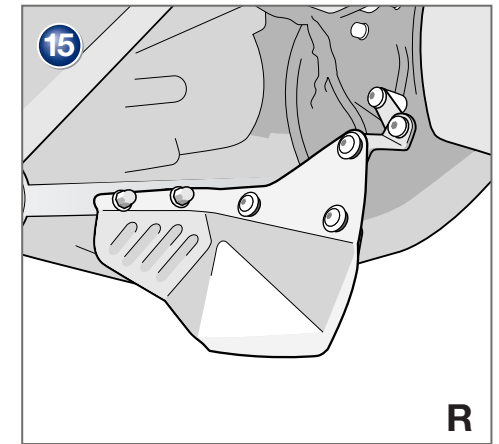

Copyright by Wunderlich®