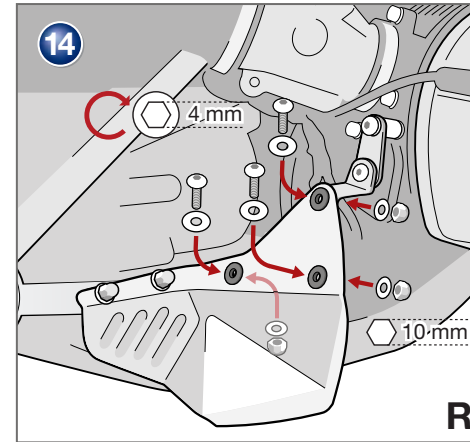

Copyright by Wunderlich®