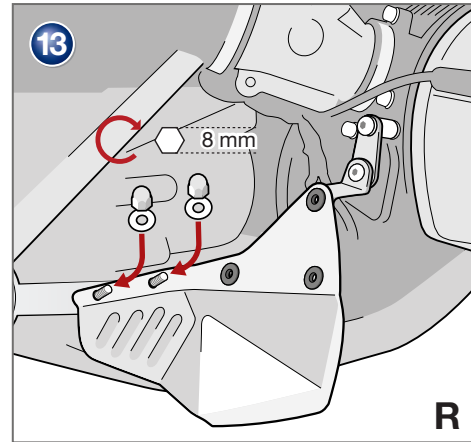

Copyright by Wunderlich®