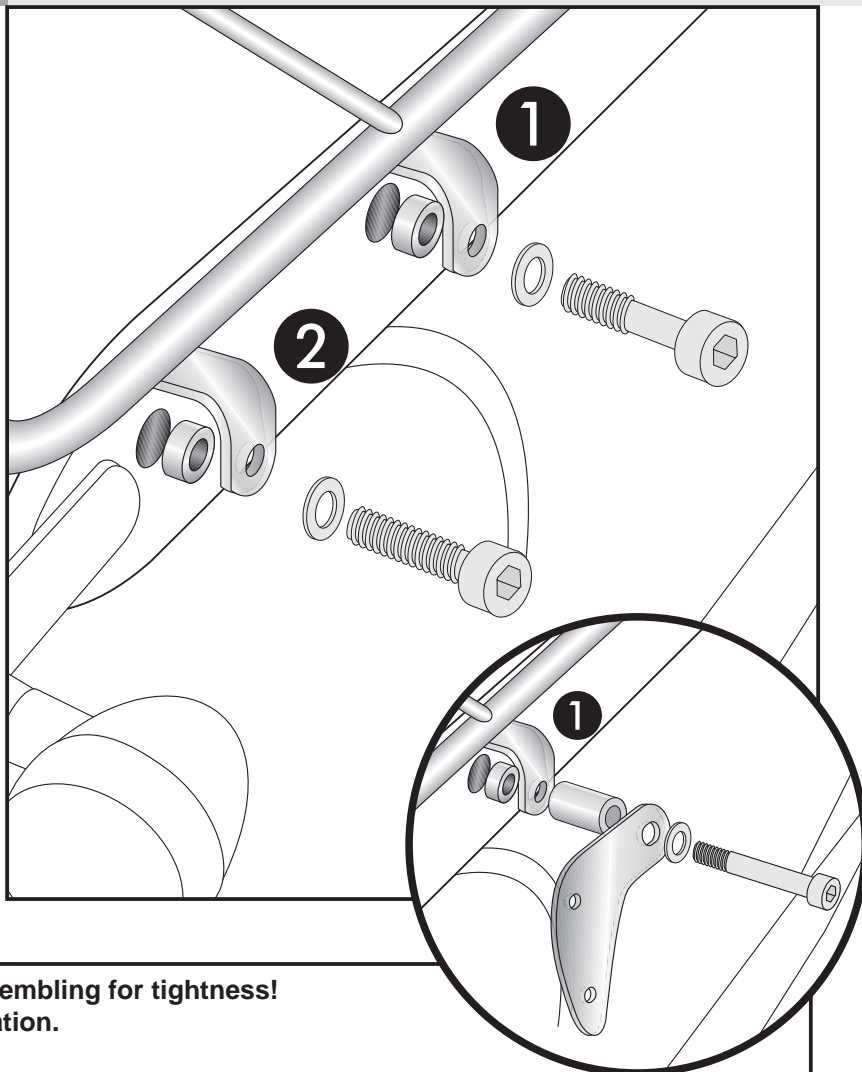

### Fastening of the sissybar left+right top: **1**

Front: **1**  
 On the chrome cover. Sandwich spacer  
 $\varnothing 18 \times \varnothing 11 \times 7$  mm.  
 Use allen screw M 10 x 50 x 1,25 and  
 washer  $\varnothing 10,5$ .

Rear: **2**  
 On the chrome cover. Sandwich spacer  
 $\varnothing 18 \times \varnothing 11 \times 7$  mm.  
 Use allen screw M 10 x 40 x 1,25 and  
 washer  $\varnothing 10,5$ .

Mounting of the sissybar together with a  
 C-Bow leather bag holder: sandwich  
 spacer  $\varnothing 15 \times \varnothing 9 \times 30$  mm between  
 Sissybar and C-Bow holder. Fix it with  
 allen screw M10 x 90 x 1,25 (in the C-  
 Bow kit).