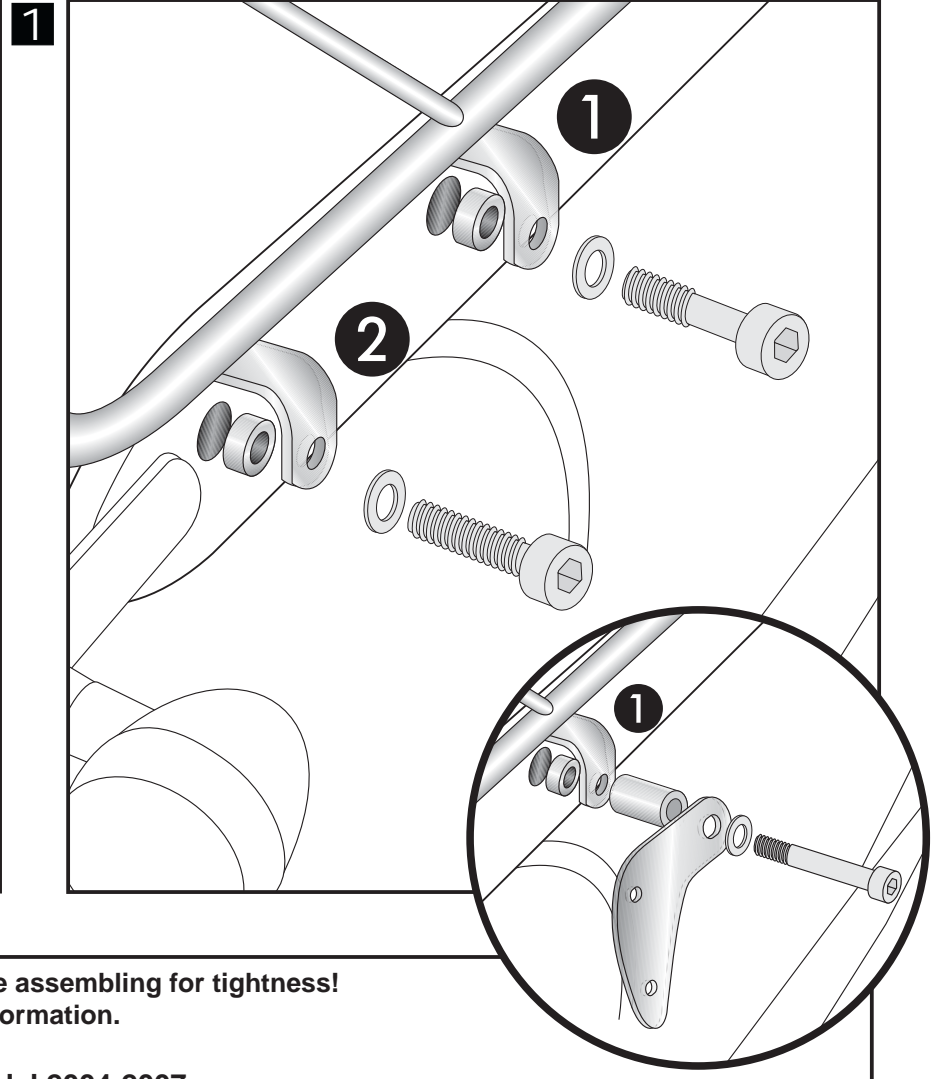

**Fastening of the sissybar left+right top:**

**Front: 1**  
 On the chrome cover. Sandwich spacer  $\varnothing 18 \times \varnothing 11 \times 7$  mm.  
 Use allen screw M 10 x 50 x 1,25 and washer  $\varnothing 10,5$ .

each 2x

**Rear: 2**  
 On the chrome cover. Sandwich spacer  $\varnothing 18 \times \varnothing 11 \times 7$  mm.  
 Use allen screw M 10 x 40 x 1,25 and washer  $\varnothing 10,5$ .

each 2x

Mounting of the sissybar together with a C-Bow leather bag holder: sandwich spacer  $\varnothing 15 \times \varnothing 9 \times 30$  mm between Sissybar and C-Bow holder. Fix it with allen screw M10 x 90 x 1,25 (in the C-Bow kit).