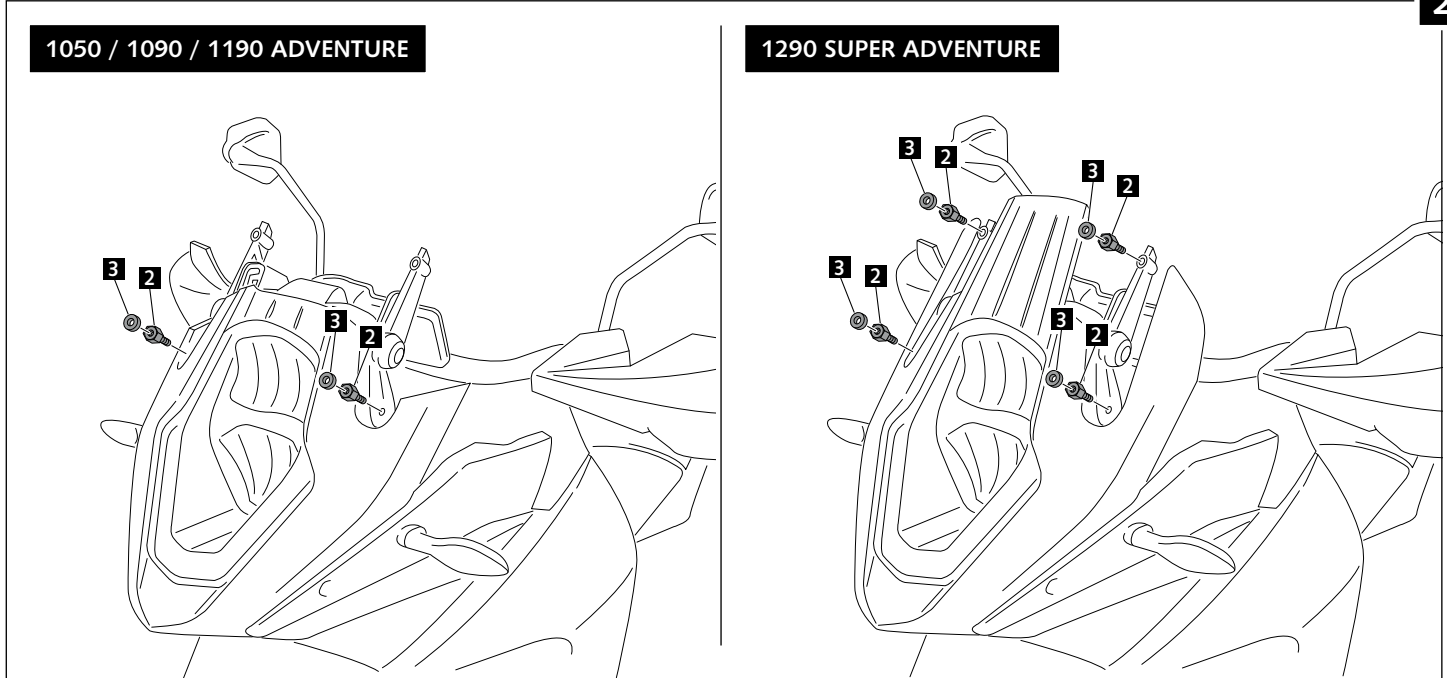

CÚPULA ADAPTABLE A - SCREEN FOR - WINDSCHUTZSCHEIBE FÜR
1050/1090/1190 ADVENTURE
KTM 1290 SUPERADVENTURE
1290 SUPERADVENTURE T

Mod. TOURING

Mod. SPORT

ID.	PIEZA/PART	DESCRIP.	QTY.
1		Cúpula TOURING TOURING screen	1
2		Cúpula SPORT SPORT screen	1
2		Tornillo especial M5x9 + Hexagonal Long. 14mm Special screw M5x9 + Hexagonal Length 14mm	4
3		Arandela de goma Ø ext. 15 Ø int. 5x4 Ø outer 15 x Ø inner 5x4 rubber washer	4

CÚPULA ADAPTABLE A - SCREEN FOR - WINDSCHUTZSCHEIBE FÜR
1050/1090/1190 ADVENTURE
KTM 1290 SUPERADVENTURE
1290 SUPERADVENTURE T

2

3