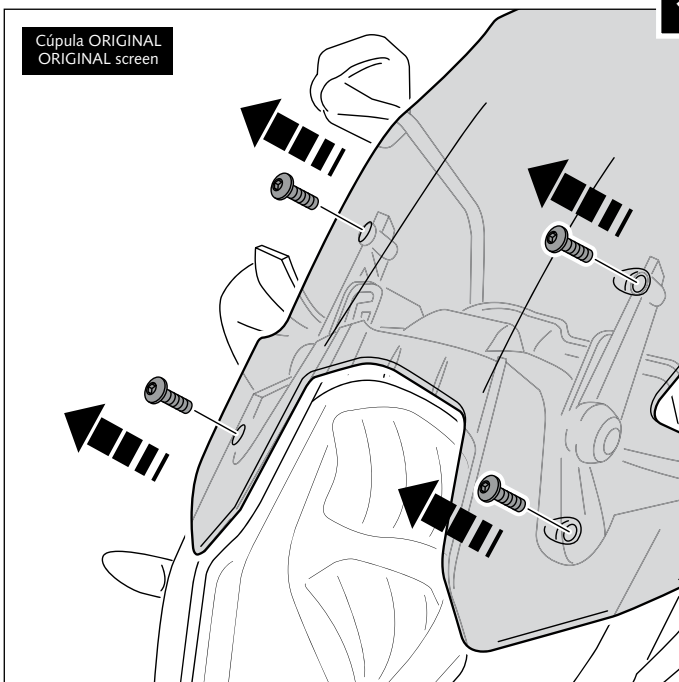

CÚPULA ADAPTABLE A - SCREEN FOR - WINDSCHUTZSCHEIBE FÜR
1050/1090/1190 ADVENTURE
KTM 1290 SUPERADVENTURE
1290 SUPERADVENTURE T

Mod. TOURING

Mod. SPORT

ID.	PIEZA/PART	DESCRIP.	QTY.
1		Cúpula TOURING TOURING screen	1
2		Cúpula SPORT SPORT screen	1
2		Tornillo especial M5x9 + Hexagonal Long. 14mm Special screw M5x9 + Hexagonal Length 14mm	4
3		Arandela de goma Ø ext. 15 Ø int. 5x4 Ø outer 15 x Ø inner 5x4 rubber washer	4

CÚPULA ADAPTABLE A - SCREEN FOR - WINDSCHUTZSCHEIBE FÜR
1050/1090/1190 ADVENTURE
KTM 1290 SUPERADVENTURE
1290 SUPERADVENTURE T

2

3