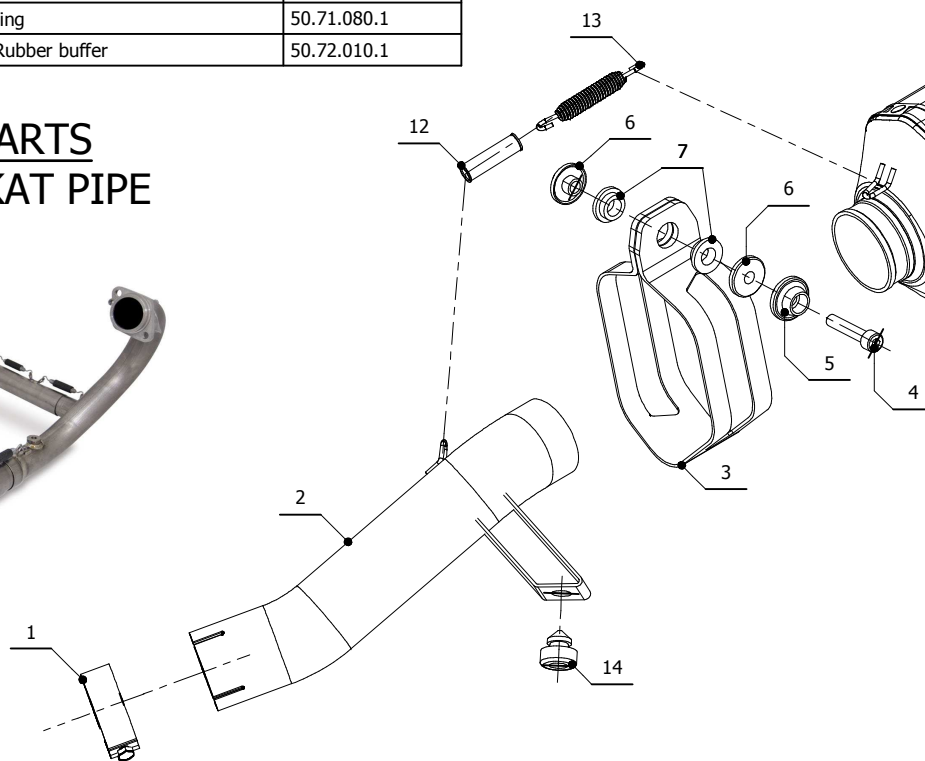

MODEL BMW R 1200 GS

YEAR 2004 - 2007

LINE SPORT

MUFFLER SPEED EDGE "TITANIUM EDITION"

SCHEMATIC

ELENCO PARTI / PARTS LIST

#	QTÀ / QTY	DESCRIZIONE / DESCRIPTION	CODICE / CODE
1	1	Fascetta Ø 52/55 mm / Pipe clamp Ø 52/55 mm	50.FA.008.1
2	1	Tubo di raccordo / Link pipe	9773B002SN
3	1	Staffa in carbonio / Carbon fiber bracket	50.SS.814.1
4	1	Vite M8x40 / Screw M8x40	50.73.075.1
5	1	Rondella in alluminio nera / Black aluminium washer	50.73.221.1
6	2	Boccola / Bush	50.73.381.1
7	2	Silentblock / Silentblock	50.73.380.1
8	1	Silenziatore / Muffler	SPEED EDGE 400
9	1	Tappo in gomma / Rubber stopper	50.73.266.1
10	1	DB killer / DB killer	50.DK.068.0
11	1	Vite M5 x 8 / Screw M5 x 8	50.73.459.1
12	1	Tubo in gomma per molla / Rubber pipe for spring	50.73.210.1
13	1	Molla lunga / Long spring	50.71.080.1
14	1	Gommino paracolpi / Rubber buffer	50.72.010.1

**OPTIONAL PARTS
B.002.C1 - NO KAT PIPE**

APPLICAZIONI / APPLICATIONS

CODICE / CODE	TUBO / PIPE	SILENZIATORE / MUFFLER	FASCETTA / CLAMP	CODICE OMOL. / HOMOL. CODE
B.002.LGS	INOX / ST. STEEL	TITANIO / TITANIUM	CARBONIO / CARBON FIBER	ME008 e9 1176