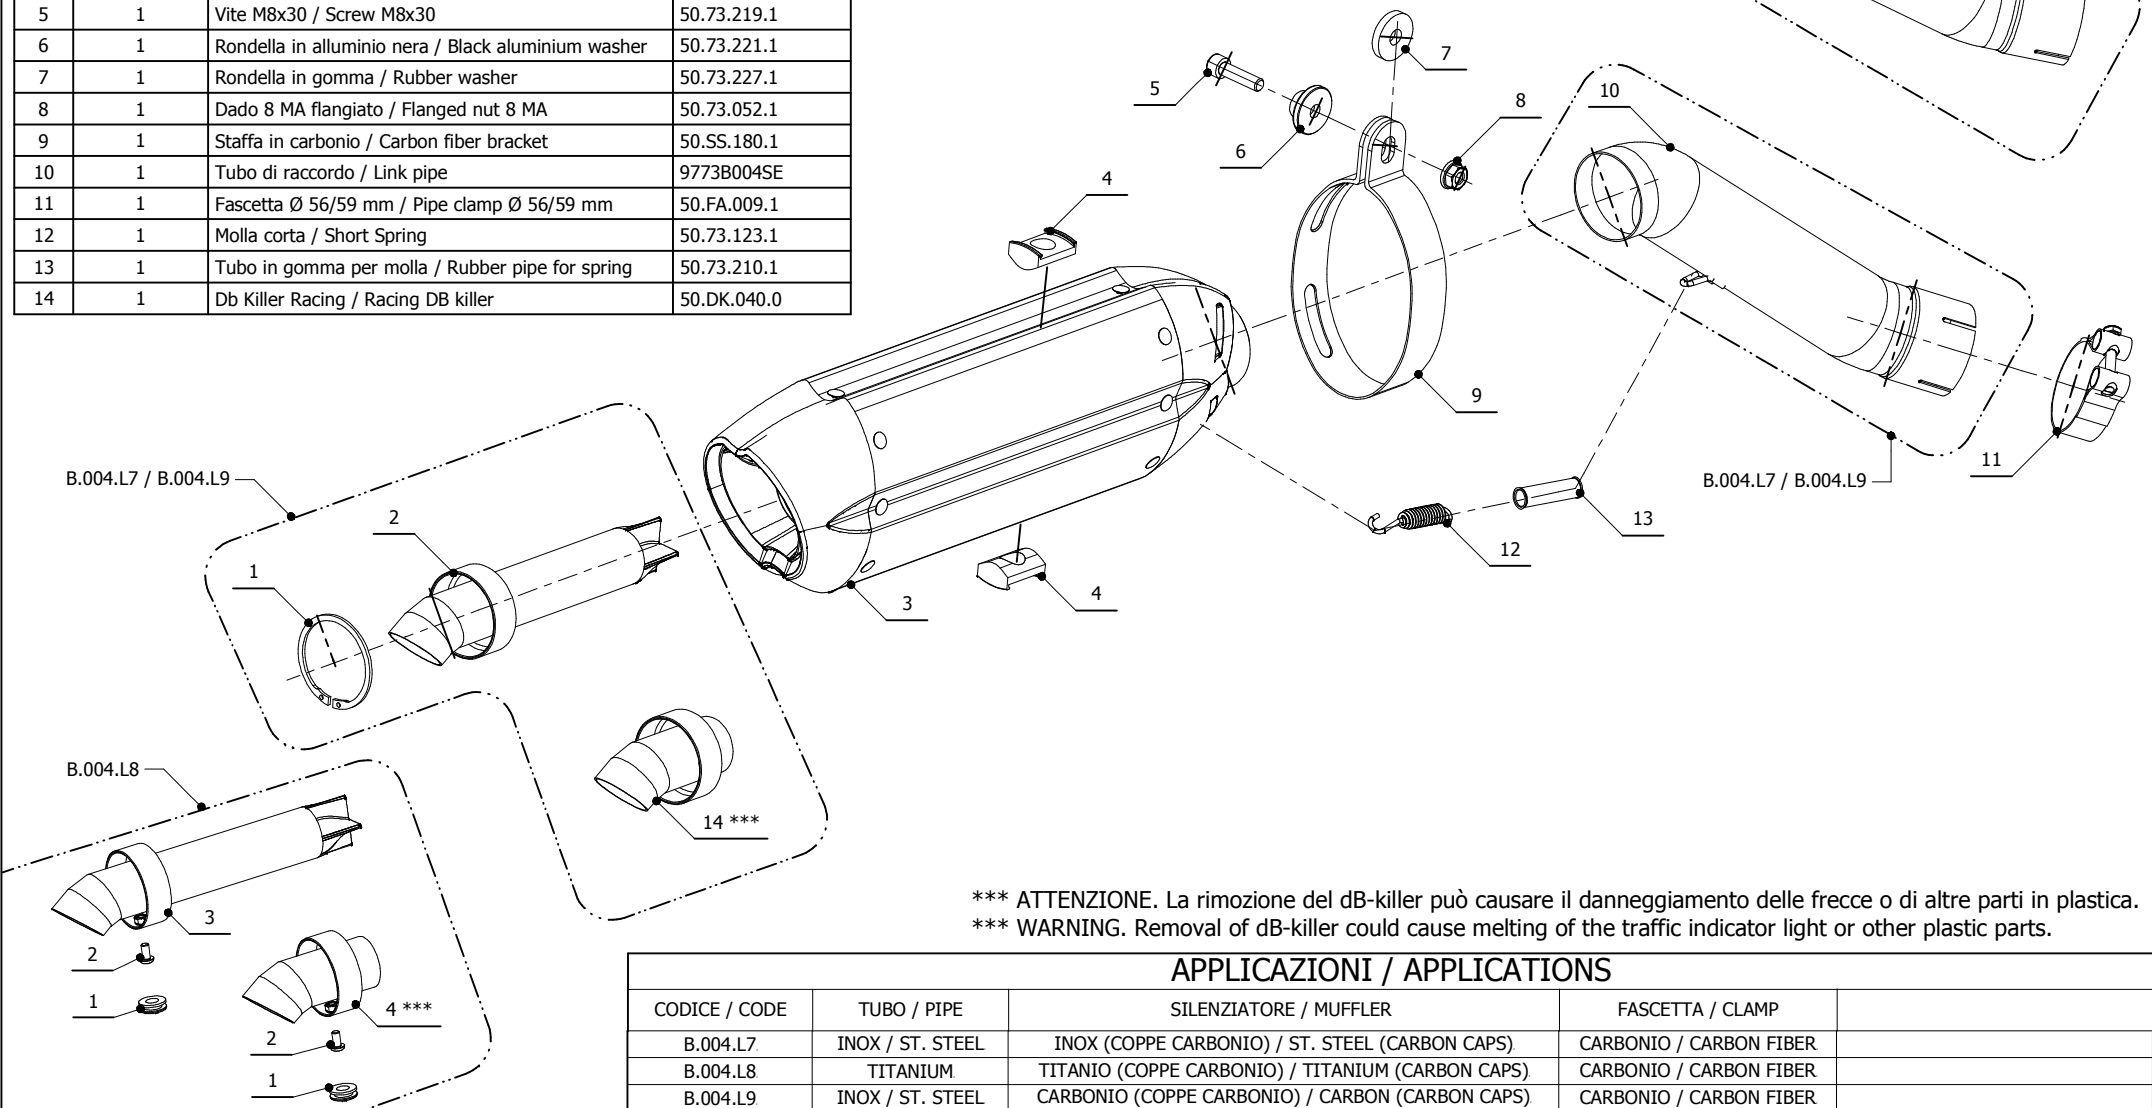

MODEL BMW R 1200 GS

YEAR 2008 - 2009

LINE SPORT

MUFFLER SUONO

SCHEMATIC

ELENCO PARTI VERS. L7-L9 / L7-L9 VERS. PARTS LIST

#	QTÀ / QTY	DESCRIZIONE / DESCRIPTION	CODICE / CODE
1	1	Anello Seger / Seger ring	50.73.218.1
2	1	Db Killer forato / Drilled DB killer	50.DK.042.0
3	1	Silenziatore / Muffler	SUONO
4	2	Tassello grande / Rubber big block	50.73.203.1
5	1	Vite M8x30 / Screw M8x30	50.73.219.1
6	1	Rondella in alluminio nera / Black aluminium washer	50.73.221.1
7	1	Rondella in gomma / Rubber washer	50.73.227.1
8	1	Dado 8 MA flangiato / Flanged nut 8 MA	50.73.052.1
9	1	Staffa in carbonio / Carbon fiber bracket	50.SS.180.1
10	1	Tubo di raccordo / Link pipe	9773B004SE
11	1	Fascetta Ø 56/59 mm / Pipe clamp Ø 56/59 mm	50.FA.009.1
12	1	Molla corta / Short Spring	50.73.123.1
13	1	Tubo in gomma per molla / Rubber pipe for spring	50.73.210.1
14	1	Db Killer Racing / Racing DB killer	50.DK.040.0

DB KILLER VERS. L8 / L8 VERS. DB KILLER

#	QTÀ / QTY	DESCRIZIONE / DESCRIPTION	CODICE / CODE
1	2	Tappo in gomma / Rubber stopper	50.73.266.1
2	2	Vite M5 x 8 / Screw M5 x 8	50.73.233.1
3	1	Db Killer forato / Drilled DB killer	50.DK.047.0
4	1	Db Killer Racing / Racing DB killer	50.DK.048.0