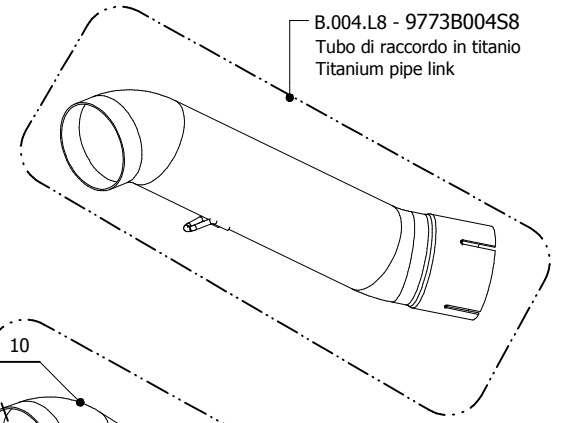

MODEL BMW R 1200 GS

YEAR 2008 - 2009

LINE SPORT

MUFFLER SUONO

SCHEMATIC

ELENCO PARTI VERS. L7-L9 / L7-L9 VERS. PARTS LIST

#	QTÀ / QTY	DESCRIZIONE / DESCRIPTION	CODICE / CODE
1	1	Anello Seger / Seger ring	50.73.218.1
2	1	Db Killer forato / Drilled DB killer	50.DK.042.0
3	1	Silenziatore / Muffler	SUONO
4	2	Tassello grande / Rubber big block	50.73.203.1
5	1	Vite M8x30 / Screw M8x30	50.73.219.1
6	1	Rondella in alluminio nera / Black aluminium washer	50.73.221.1
7	1	Rondella in gomma / Rubber washer	50.73.227.1
8	1	Dado 8 MA flangiato / Flanged nut 8 MA	50.73.052.1
9	1	Staffa in carbonio / Carbon fiber bracket	50.SS.180.1
10	1	Tubo di raccordo / Link pipe	9773B004SE
11	1	Fascetta Ø 56/59 mm / Pipe clamp Ø 56/59 mm	50.FA.009.1
12	1	Molla corta / Short Spring	50.73.123.1
13	1	Tubo in gomma per molla / Rubber pipe for spring	50.73.210.1
14	1	Db Killer Racing / Racing DB killer	50.DK.040.0

DB KILLER VERS. L8 / L8 VERS. DB KILLER

#	QTÀ / QTY	DESCRIZIONE / DESCRIPTION	CODICE / CODE
1	2	Tappo in gomma / Rubber stopper	50.73.266.1
2	2	Vite M5 x 8 / Screw M5 x 8	50.73.233.1
3	1	Db Killer forato / Drilled DB killer	50.DK.047.0
4	1	Db Killer Racing / Racing DB killer	50.DK.048.0

APPLICAZIONI / APPLICATIONS

CODICE / CODE	TUBO / PIPE	SILENZIATORE / MUFFLER	FASCETTA / CLAMP
B.004.L7	INOX / ST. STEEL	INOX (COPPE CARBONIO) / ST. STEEL (CARBON CAPS)	CARBONIO / CARBON FIBER
B.004.L8	TITANIUM	TITANIO (COPPE CARBONIO) / TITANIUM (CARBON CAPS)	CARBONIO / CARBON FIBER
B.004.L9	INOX / ST. STEEL	CARBONIO (COPPE CARBONIO) / CARBON (CARBON CAPS)	CARBONIO / CARBON FIBER