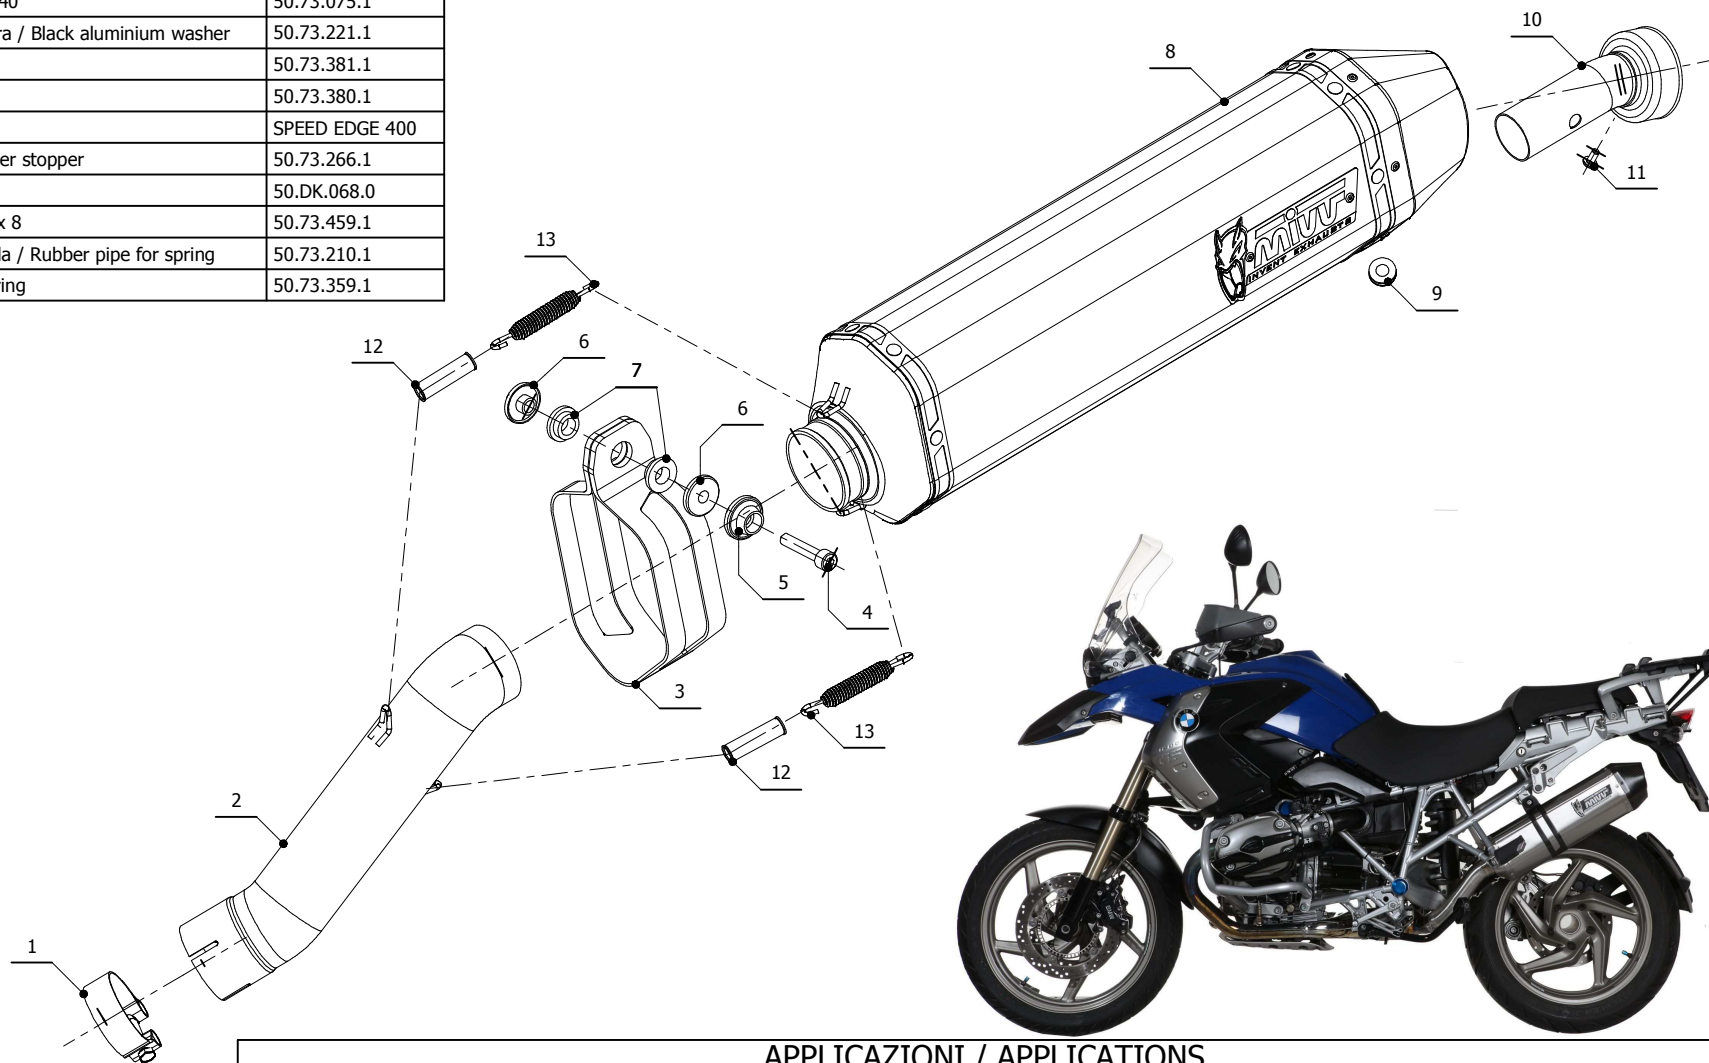

MODEL BMW R 1200 GS

YEAR 2008 - 2009

LINE SPORT

MUFFLER SPEED EDGE

SCHEMATIC

ELENCO PARTI / PARTS LIST

#	QTÀ / QTY	DESCRIZIONE / DESCRIPTION	CODICE / CODE
1	1	Fascetta Ø 52/55 mm / Pipe clamp Ø 52/55 mm	50.FA.008.1
2	1	Tubo di raccordo / Link pipe	9773B004SRX
3	1	Staffa in carbonio / Carbon fiber bracket	50.SS.814.1
4	1	Vite M8x40 / Screw M8x40	50.73.075.1
5	1	Rondella in alluminio nera / Black aluminium washer	50.73.221.1
6	2	Boccola / Bush	50.73.381.1
7	2	Silentblock / Silentblock	50.73.380.1
8	1	Silenziatore / Muffler	SPEED EDGE 400
9	1	Tappo in gomma / Rubber stopper	50.73.266.1
10	1	DB killer / DB killer	50.DK.068.0
11	1	Vite M5 x 8 / Screw M5 x 8	50.73.459.1
12	2	Tubo in gomma per molla / Rubber pipe for spring	50.73.210.1
13	2	Molla media / Middle spring	50.73.359.1

APPLICAZIONI / APPLICATIONS

CODICE / CODE	TUBO / PIPE	SILENZIATORE / MUFFLER	FASCETTA / CLAMP	CODICE OMOL. / HOMOL. CODE
B.004.LRX	INOX / ST. STEEL	INOX (COPPE CARBONIO) / ST. STEEL (CARBON CAPS)	CARBONIO / CARBON FIBER	ME008 e9 1176
B.004.LRB	INOX / ST. STEEL	STEEL BLACK	CARBONIO / CARBON FIBER	ME008 e9 1176