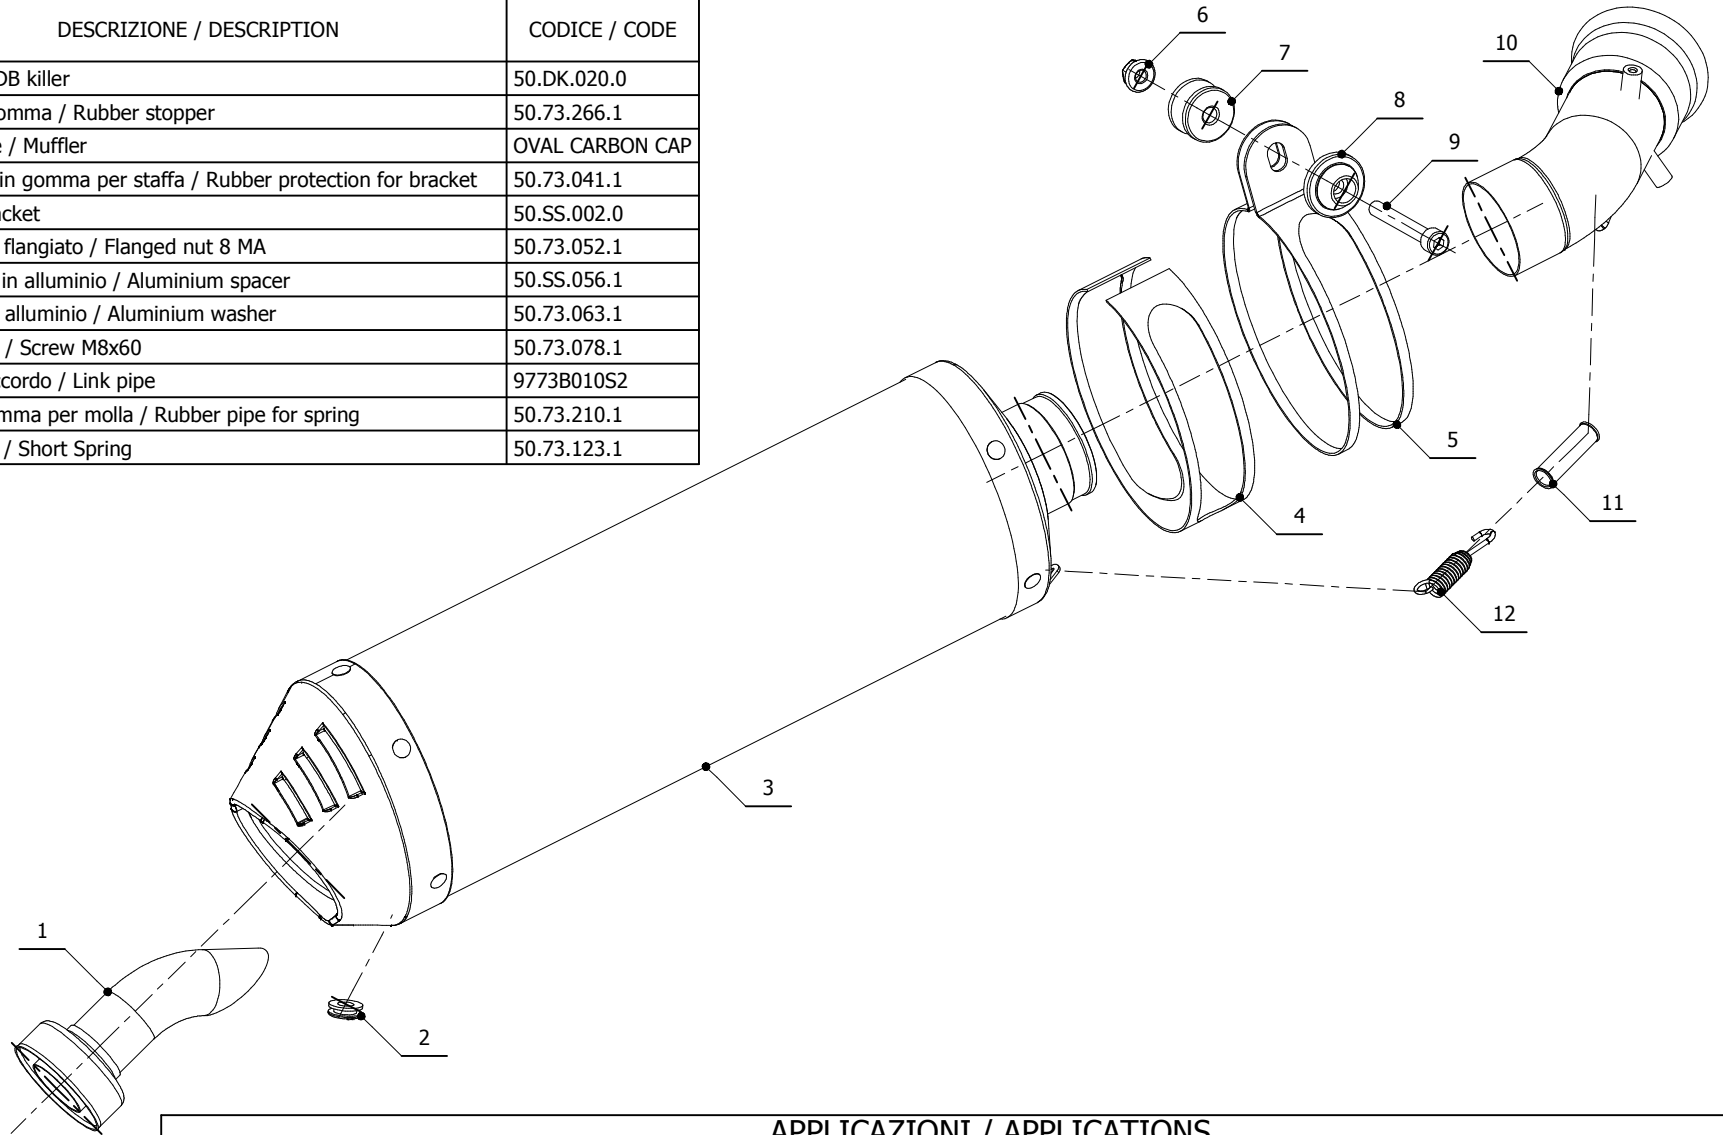

**MODEL** BMW K 1300R / K 1300 S

**YEAR** 2009 -->

**LINE** SPORT

**MUFFLER** OVAL CARBON CAP

**SCHEMATIC**

**ELENCO PARTI / PARTS LIST**

#	QTÀ / QTY	DESCRIZIONE / DESCRIPTION	CODICE / CODE
1	1	DB killer / DB killer	50.DK.020.0
2	1	Tappo in gomma / Rubber stopper	50.73.266.1
3	1	Silenziatore / Muffler	OVAL CARBON CAP
4	1	Protezione in gomma per staffa / Rubber protection for bracket	50.73.041.1
5	1	Staffa / Bracket	50.SS.002.0
6	1	Dado 8 MA flangiato / Flanged nut 8 MA	50.73.052.1
7	1	Distanziale in alluminio / Aluminium spacer	50.SS.056.1
8	1	Rondella in alluminio / Aluminium washer	50.73.063.1
9	1	Vite M8x60 / Screw M8x60	50.73.078.1
10	1	Tubo di raccordo / Link pipe	9773B010S2
11	1	Tubo in gomma per molla / Rubber pipe for spring	50.73.210.1
12	1	Molla corta / Short Spring	50.73.123.1