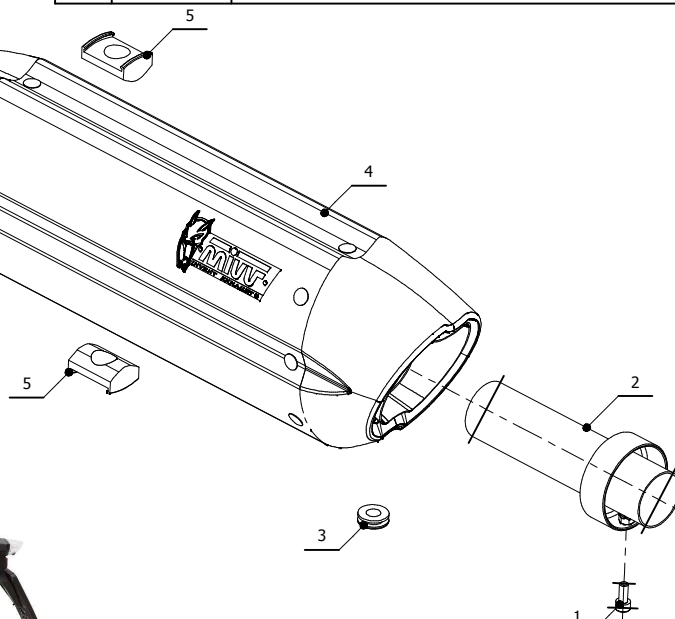

**MODEL** BMW R NINE T

**YEAR** 2014 -->

**LINE** SPORT

**MUFFLER** SUONO

**SCHEMATIC**

ELENCO PARTI / PARTS LIST			
#	QTÀ / QTY	DESCRIZIONE / DESCRIPTION	CODICE / CODE
1	1	Vite M5x12 / Screw M5 x 12	50.73.628.1
2	1	DB killer / DB killer	50.DK.074.0
3	1	Tappo in gomma / Rubber stopper	50.73.266.1
4	1	Silenziatore / Muffler	SUONO 270
5	2	Tassello grande / Rubber big block	50.73.203.1
6	1	Staffa in carbonio / Carbon fiber bracket	50.SS.180.1
7	1	Vite M8x30 / Screw M8x30	50.73.219.1
8	1	Rondella in alluminio nera / Black aluminium washer	50.73.221.1
9	1	Rondella in gomma / Rubber washer	50.73.227.1
10	1	Staffa / Bracket	50.SS.750.0
11	2	Dado M8 flangiato / Flanged nut M8	50.73.393.1
12	1	Tubo di raccordo / Link pipe	9773B021S7
13	1	Fascetta Ø 64/67 mm / Pipe clamp Ø 64/67 mm	50.FA.011.1
14	1	Tubo in gomma per molla / Rubber pipe for spring	50.73.210.1
15	1	Molla corta / Short Spring	50.73.123.1

**OPTIONAL PARTS**  
**B.021.C1 - NO KAT PIPE**

**APPLICAZIONI / APPLICATIONS**

CODICE / CODE	TUBO / PIPE	SILENZIATORE / MUFFLER	FASCETTA / CLAMP	CODICE OMOL. / HOMOL. CODE
B.021.L7	INOX / ST. STEEL	INOX (COPPE CARBONIO) / ST. STEEL (CARBON CAPS)	CARBONIO / CARBON FIBER	ME008 e9 1176
B.021.L9	INOX / ST. STEEL	STEEL BLACK	CARBONIO / CARBON FIBER	ME008 e9 1176