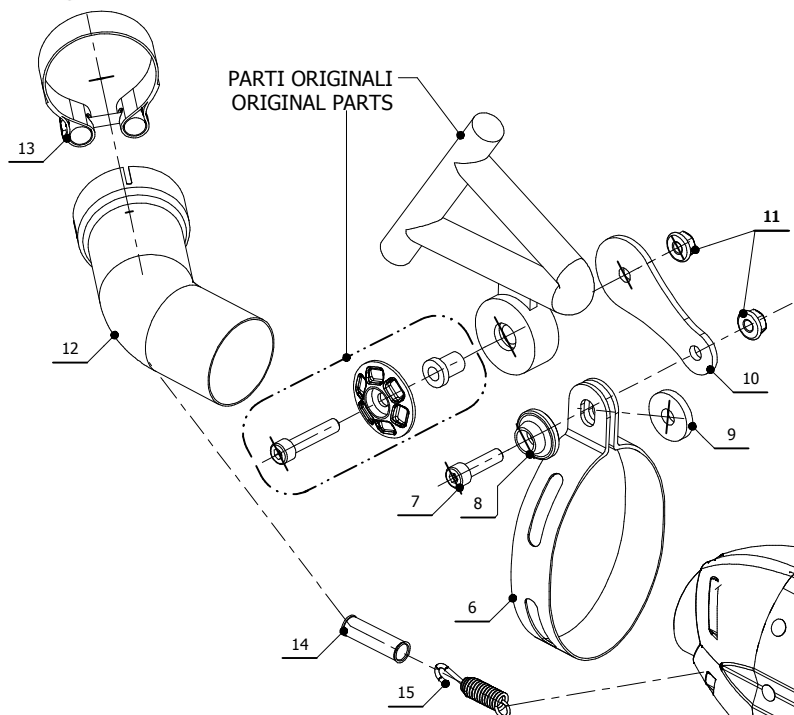

**MODEL** BMW R NINE T

**YEAR** 2014 -->

**LINE** SPORT

**MUFFLER** SUONO

**SCHEMATIC**

ELENCO PARTI / PARTS LIST			
#	QTÀ / QTY	DESCRIZIONE / DESCRIPTION	CODICE / CODE
1	1	Vite M5x12 / Screw M5 x 12	50.73.628.1
2	1	DB killer / DB killer	50.DK.074.0
3	1	Tappo in gomma / Rubber stopper	50.73.266.1
4	1	Silenziatore / Muffler	SUONO 270
5	2	Tassello grande / Rubber big block	50.73.203.1
6	1	Staffa in carbonio / Carbon fiber bracket	50.SS.180.1
7	1	Vite M8x30 / Screw M8x30	50.73.219.1
8	1	Rondella in alluminio nera / Black aluminium washer	50.73.221.1
9	1	Rondella in gomma / Rubber washer	50.73.227.1
10	1	Staffa / Bracket	50.SS.750.0
11	2	Dado M8 flangiato / Flanged nut M8	50.73.393.1
12	1	Tubo di raccordo / Link pipe	9773B021S7
13	1	Fascetta Ø 64/67 mm / Pipe clamp Ø 64/67 mm	50.FA.011.1
14	1	Tubo in gomma per molla / Rubber pipe for spring	50.73.210.1
15	1	Molla corta / Short Spring	50.73.123.1

**OPTIONAL PARTS**  
**B.021.C1 - NO KAT PIPE**

**APPLICAZIONI / APPLICATIONS**

CODICE / CODE	TUBO / PIPE	SILENZIATORE / MUFFLER	FASCETTA / CLAMP	CODICE OMOL. / HOMOL. CODE
B.021.L7	INOX / ST. STEEL	INOX (COPPE CARBONIO) / ST. STEEL (CARBON CAPS)	CARBONIO / CARBON FIBER	ME008 e9 1176
B.021.L9	INOX / ST. STEEL	STEEL BLACK	CARBONIO / CARBON FIBER	ME008 e9 1176