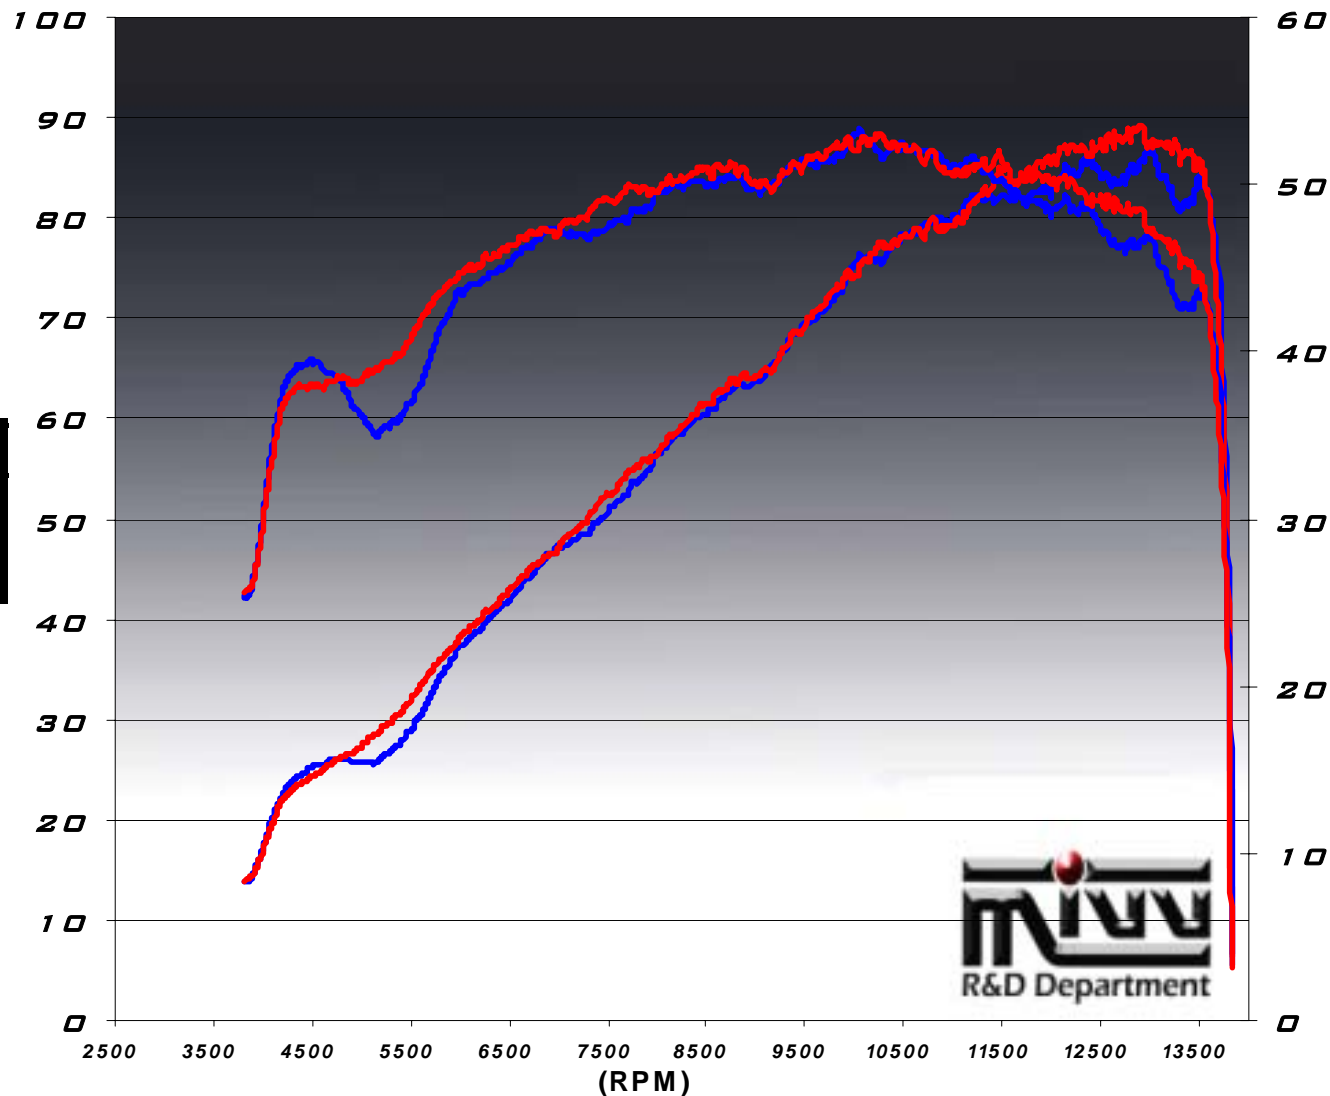

MIVV SPA
 ZONA INDUSTRIALE - 64027 SANT'OMERO (TE)
 TEL 0039-0861-81201 - FAX 0039-0861- 8120240
 WWW.MIVV.IT - MOTO@MIVV.IT

HONDA CBR 600 '00

— STOCK — MIVV RACING

ENVIRONMENTAL CONDITION

BAROMETRIC PRESSURE : 1000 MBAR
 AIR TEMPERATURE : 16 °C

WEIGHT (KG)

	STOCK	MIVV RACING			
PIPE	1.1	0.55			
SILENCER	5.2	CARBON		ALUMINIUM	TITANIUM
		ROUND	OVAL	ROUND	OVAL
		1.75	2.13	2.34	2.3

INCREASE OF THE MAX POWER*

+2.3 % / 12900 RPM

*(THIS PERFORMANCE SUBJECT TO CHANGE WITH DIFFERENT ENVIRONMENTAL AND MOTORCYCLE CONDITION)