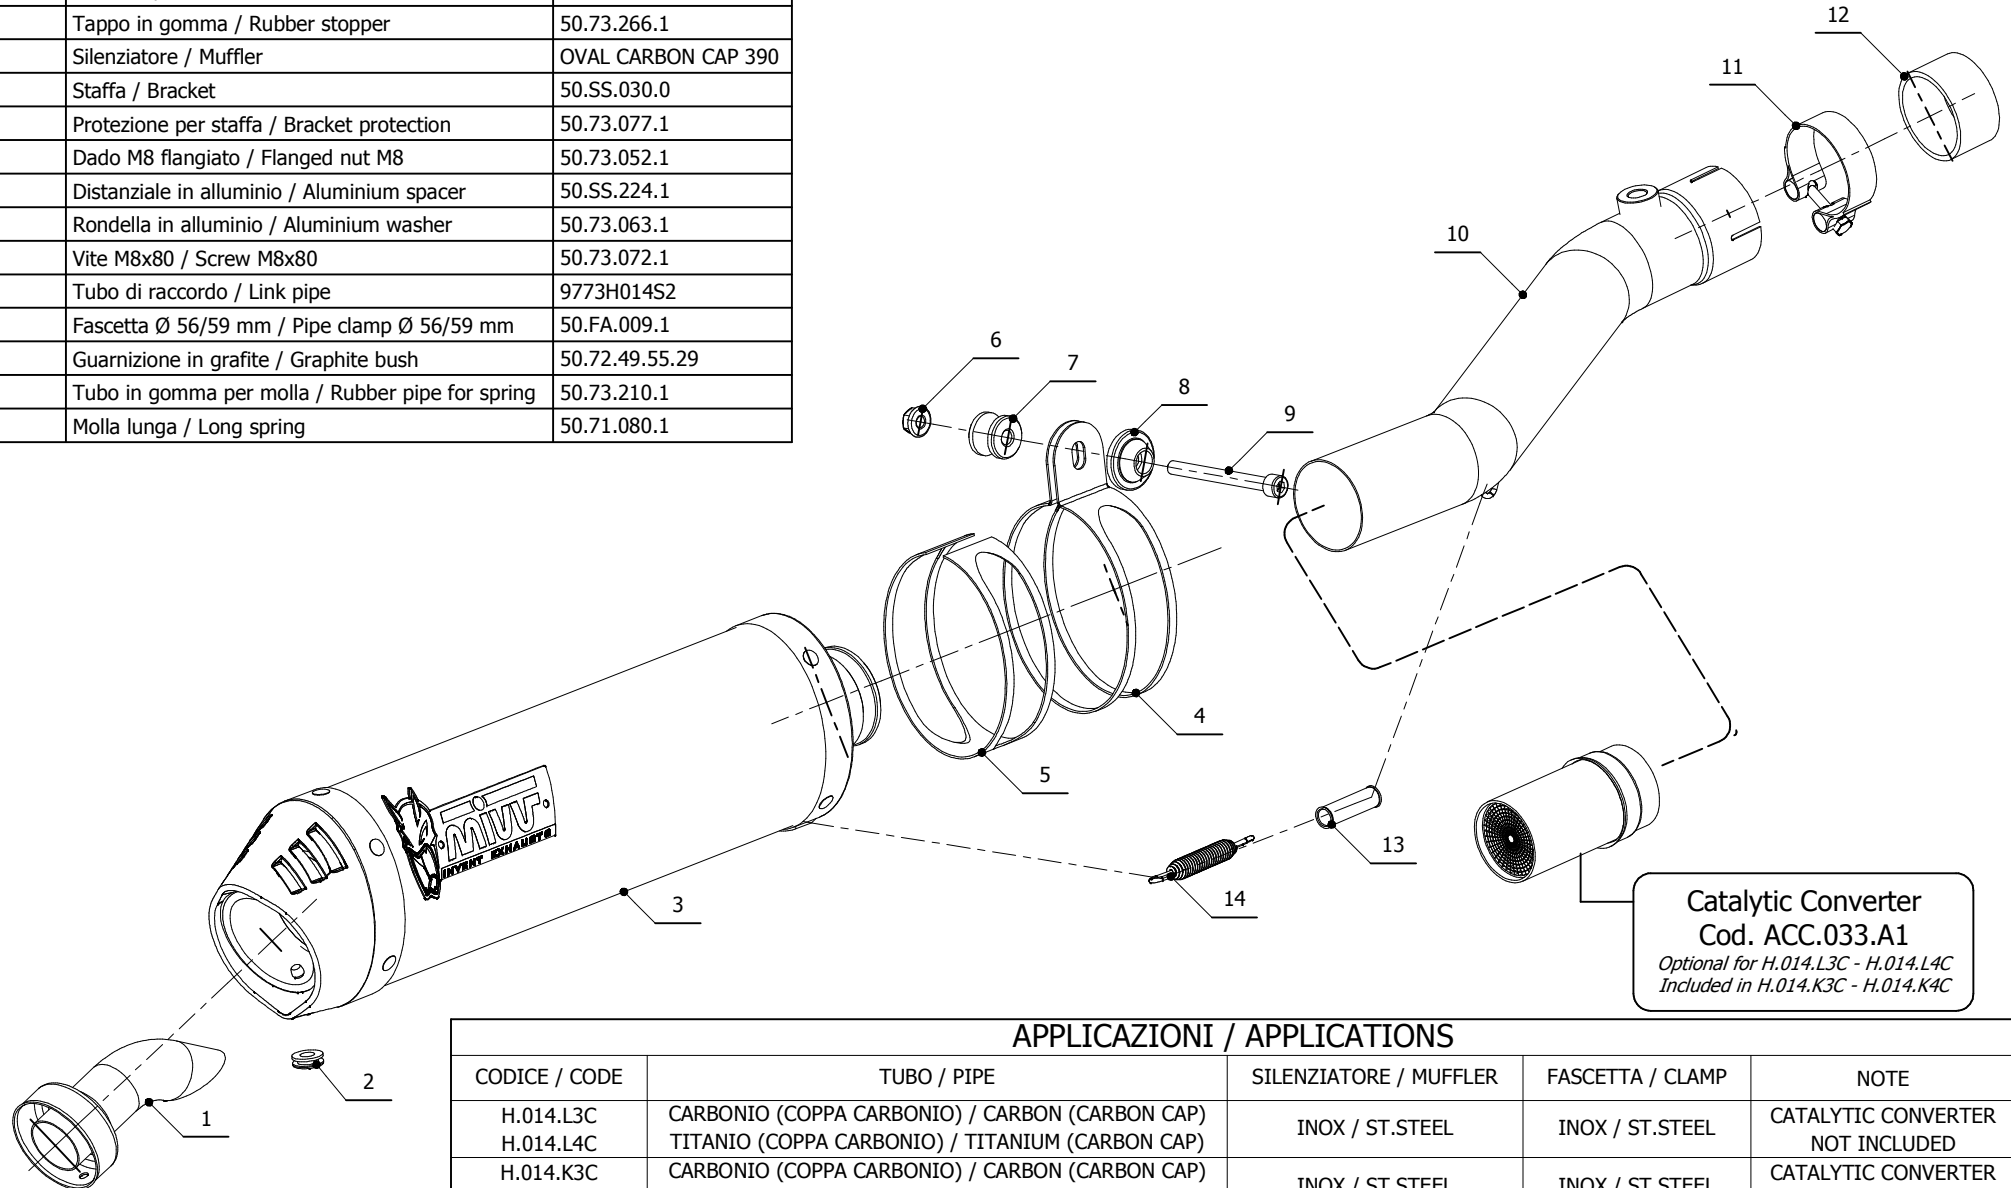

MODEL HONDA CBR 600 FS

YEAR 2001 - 2003

LINE SLIP ON

MUFFLER OVAL CARBON CAP

SCHEMATIC

ELENCO PARTI / PARTS LIST

#	QTÀ / QTY	DESCRIZIONE / DESCRIPTION	CODICE / CODE
1	1	DB killer / DB killer	50.DK.020.0
2	1	Tappo in gomma / Rubber stopper	50.73.266.1
3	1	Silenziatore / Muffler	OVAL CARBON CAP 390
4	1	Staffa / Bracket	50.SS.030.0
5	1	Protezione per staffa / Bracket protection	50.73.077.1
6	1	Dado M8 flangiato / Flanged nut M8	50.73.052.1
7	1	Distanziale in alluminio / Aluminium spacer	50.SS.224.1
8	1	Rondella in alluminio / Aluminium washer	50.73.063.1
9	1	Vite M8x80 / Screw M8x80	50.73.072.1
10	1	Tubo di raccordo / Link pipe	9773H014S2
11	1	Fascetta Ø 56/59 mm / Pipe clamp Ø 56/59 mm	50.FA.009.1
12	1	Guarnizione in grafite / Graphite bush	50.72.49.55.29
13	1	Tubo in gomma per molla / Rubber pipe for spring	50.73.210.1
14	1	Molla lunga / Long spring	50.71.080.1

Catalytic Converter
Cod. ACC.033.A1
Optional for H.014.L3C - H.014.L4C
Included in H.014.K3C - H.014.K4C

APPLICAZIONI / APPLICATIONS

CODICE / CODE	TUBO / PIPE	SILENZIATORE / MUFFLER	FASCETTA / CLAMP	NOTE
H.014.L3C	CARBONIO (COPPA CARBONIO) / CARBON (CARBON CAP)	INOX / ST.STEEL	INOX / ST.STEEL	CATALYTIC CONVERTER NOT INCLUDED
H.014.L4C	TITANIO (COPPA CARBONIO) / TITANIUM (CARBON CAP)	INOX / ST.STEEL	INOX / ST.STEEL	CATALYTIC CONVERTER NOT INCLUDED
H.014.K3C	CARBONIO (COPPA CARBONIO) / CARBON (CARBON CAP)	INOX / ST.STEEL	INOX / ST.STEEL	CATALYTIC CONVERTER INCLUDED
H.014.K4C	TITANIO (COPPA CARBONIO) / TITANIUM (CARBON CAP)	INOX / ST.STEEL	INOX / ST.STEEL	CATALYTIC CONVERTER INCLUDED