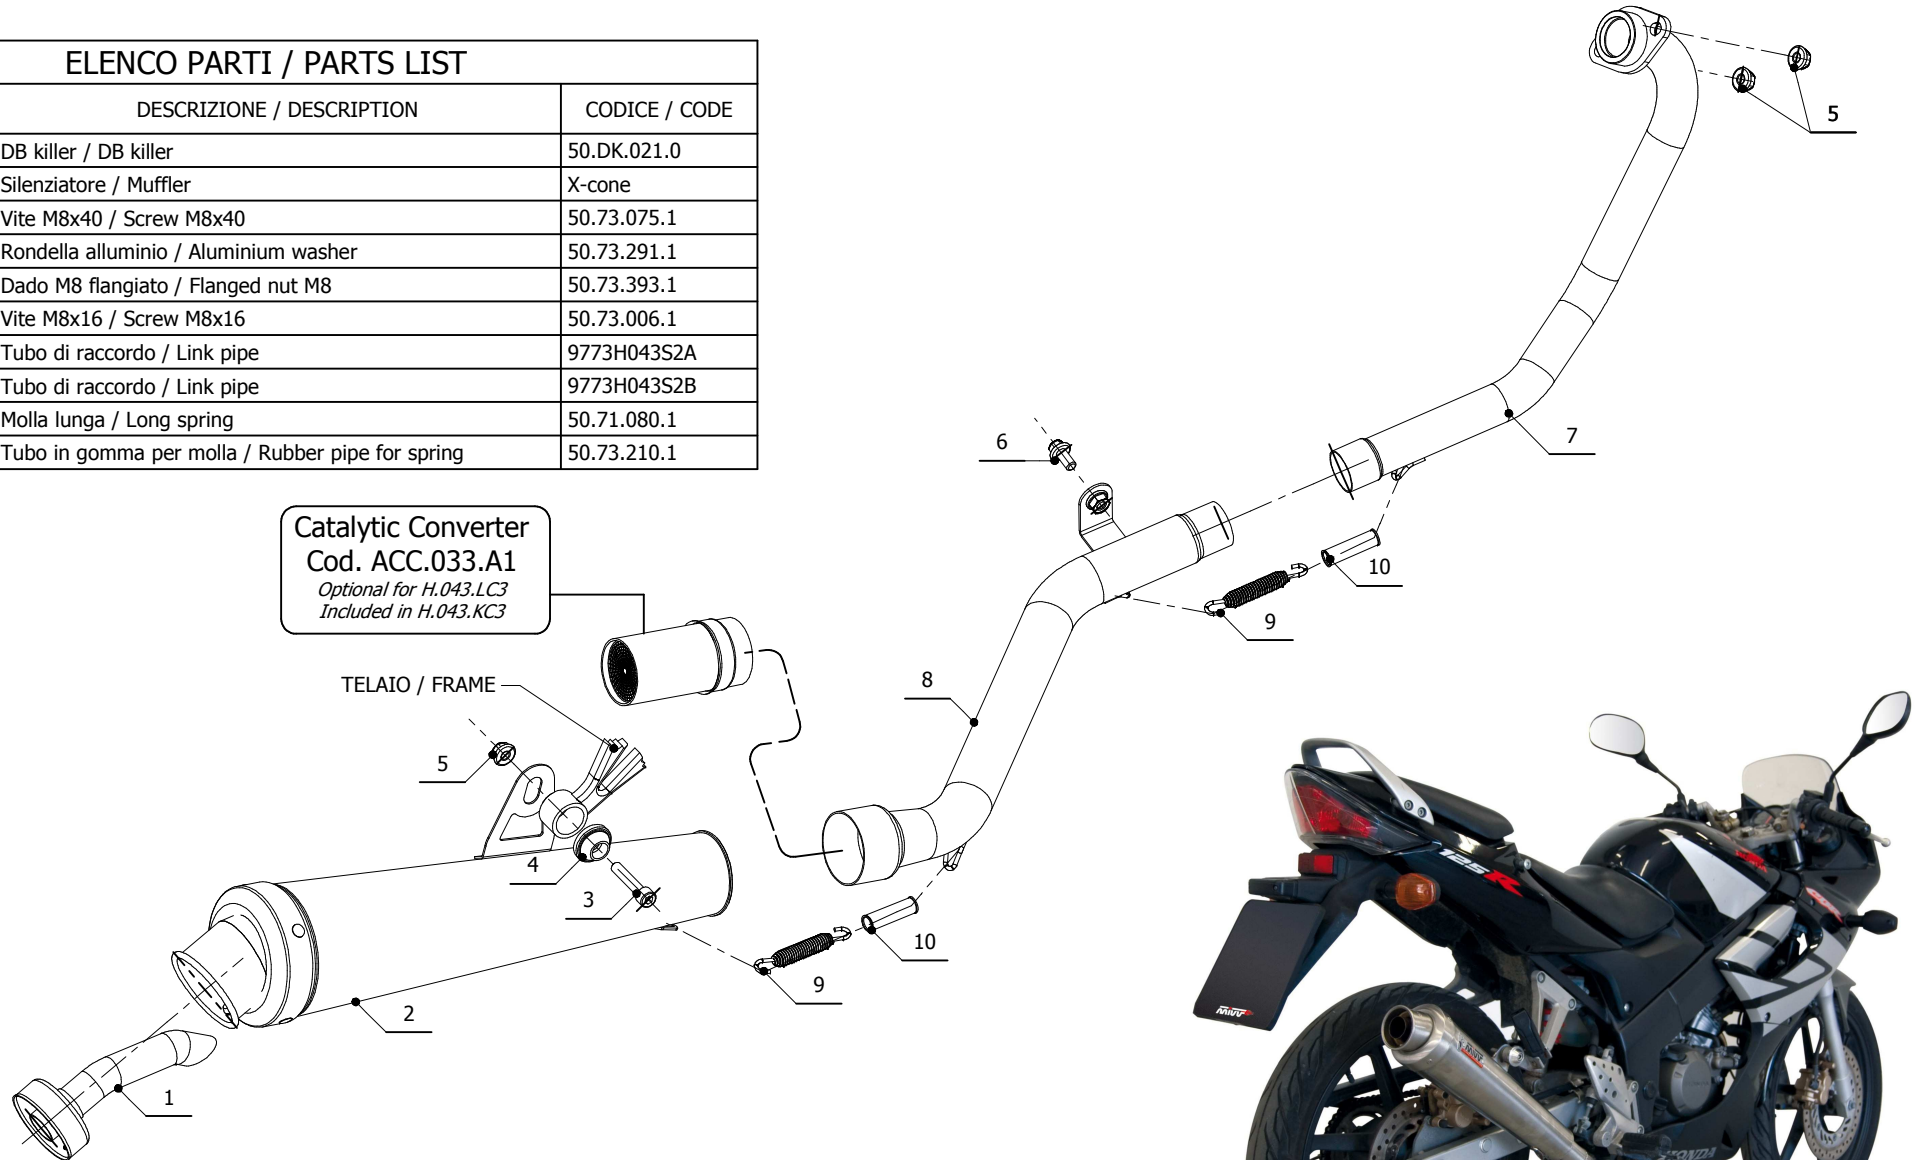

MODEL HONDA CBR 125 R

YEAR 2004-2010

LINE FULL SYSTEM

MUFFLER X-CONE

SCHEMATIC

ELENCO PARTI / PARTS LIST

#	QTÀ / QTY	DESCRIZIONE / DESCRIPTION	CODICE / CODE
1	1	DB killer / DB killer	50.DK.021.0
2	1	Silenziatore / Muffler	X-cone
3	1	Vite M8x40 / Screw M8x40	50.73.075.1
4	1	Rondella alluminio / Aluminium washer	50.73.291.1
5	3	Dado M8 flangiato / Flanged nut M8	50.73.393.1
6	1	Vite M8x16 / Screw M8x16	50.73.006.1
7	1	Tubo di raccordo / Link pipe	9773H043S2A
8	1	Tubo di raccordo / Link pipe	9773H043S2B
9	2	Molla lunga / Long spring	50.71.080.1
10	2	Tubo in gomma per molla / Rubber pipe for spring	50.73.210.1

APPLICAZIONI / APPLICATIONS

CODICE / CODE	TUBO / PIPE	SILENZIATORE / MUFFLER	FASCETTA / CLAMP	NOTE
H.043.LC3	INOX / ST. STEEL	INOX / ST. STEEL	INOX / ST. STEEL	CATALYTIC CONVERTER NOT INCLUDED
H.043.KC3	INOX / ST. STEEL	INOX / ST. STEEL	INOX / ST. STEEL	CATALYTIC CONVERTER INCLUDED