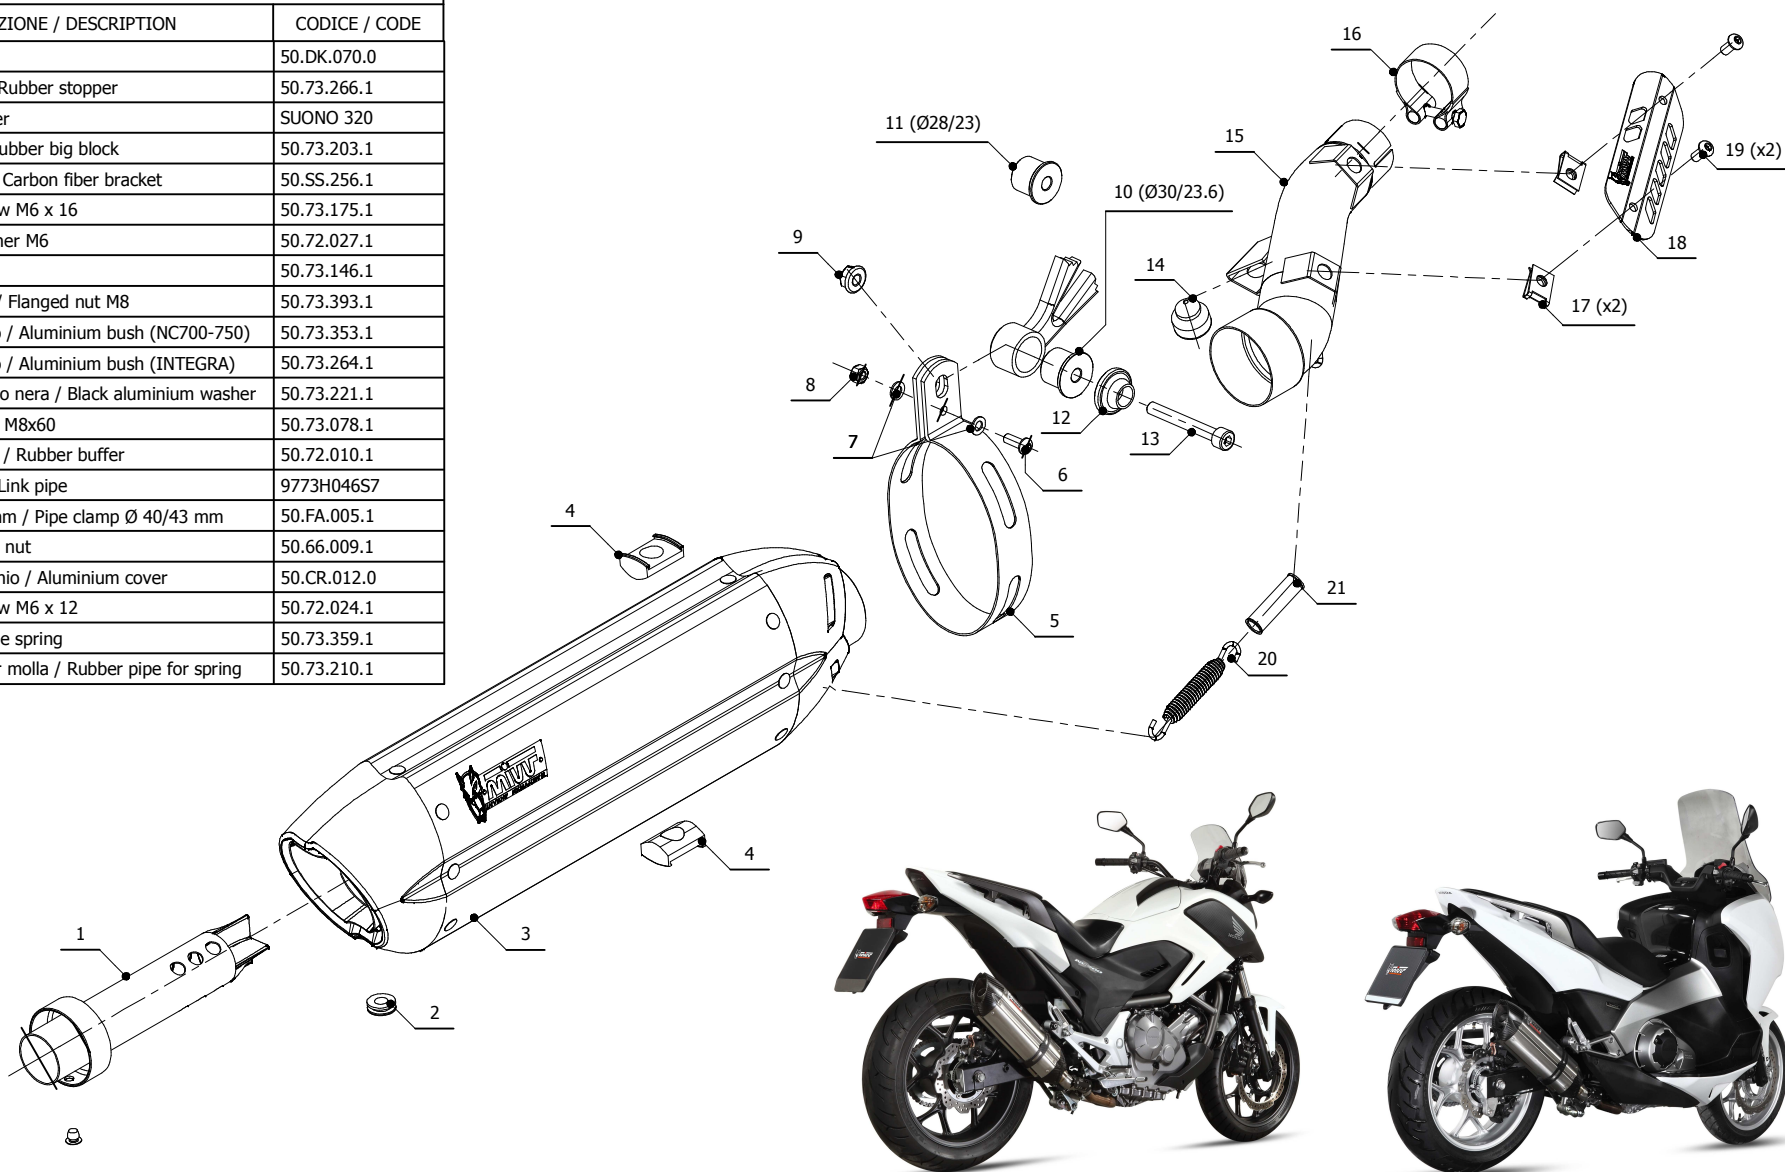

MODEL
 HONDA INTEGRA 700 2012
 HONDA INTEGRA 750 2014
 HONDA NC 700 S/X 2012
 HONDA NC 750 S/X 2014

LINE SPORT

MUFFLER SUONO

SCHEMATIC

ELENCO PARTI / PARTS LIST

#	QTÀ / QTY	DESCRIZIONE / DESCRIPTION	CODICE / CODE
1	1	DB killer / DB killer	50.DK.070.0
2	1	Tappo in gomma / Rubber stopper	50.73.266.1
3	1	Silenziatore / Muffler	SUONO 320
4	2	Tassello grande / Rubber big block	50.73.203.1
5	1	Staffa in carbonio / Carbon fiber bracket	50.SS.256.1
6	1	Vite M6 x 16 / Screw M6 x 16	50.73.175.1
7	2	Rondella M6 / Washer M6	50.72.027.1
8	1	Dado M6 / Nut M6	50.73.146.1
9	1	Dado M8 flangiato / Flanged nut M8	50.73.393.1
10	1	Bussola in alluminio / Aluminium bush (NC700-750)	50.73.353.1
11	1	Bussola in alluminio / Aluminium bush (INTEGRA)	50.73.264.1
12	1	Rondella in alluminio nera / Black aluminium washer	50.73.221.1
13	1	Vite M8x60 / Screw M8x60	50.73.078.1
14	1	Gommino paracolpi / Rubber buffer	50.72.010.1
15	1	Tubo di raccordo / Link pipe	9773H046S7
16	1	Fascetta Ø 40/43 mm / Pipe clamp Ø 40/43 mm	50.FA.005.1
17	2	Dado rapido / Cage nut	50.66.009.1
18	1	Copertura in alluminio / Aluminium cover	50.CR.012.0
19	2	Vite M6 x 12 / Screw M6 x 12	50.72.024.1
20	1	Molla media / Middle spring	50.73.359.1
21	1	Tubo in gomma per molla / Rubber pipe for spring	50.73.210.1

APPLICAZIONI / APPLICATIONS

CODICE / CODE	TUBO / PIPE	SILENZIATORE / MUFFLER	FASCETTA / CLAMP
H.046.L7	INOX / ST. STEEL	INOX (COPPE CARBONIO) / ST. STEEL (CARBON CAPS)	CARBONIO / CARBON FIBER
H.046.L9	INOX / ST. STEEL	STEEL BLACK	CARBONIO / CARBON FIBER