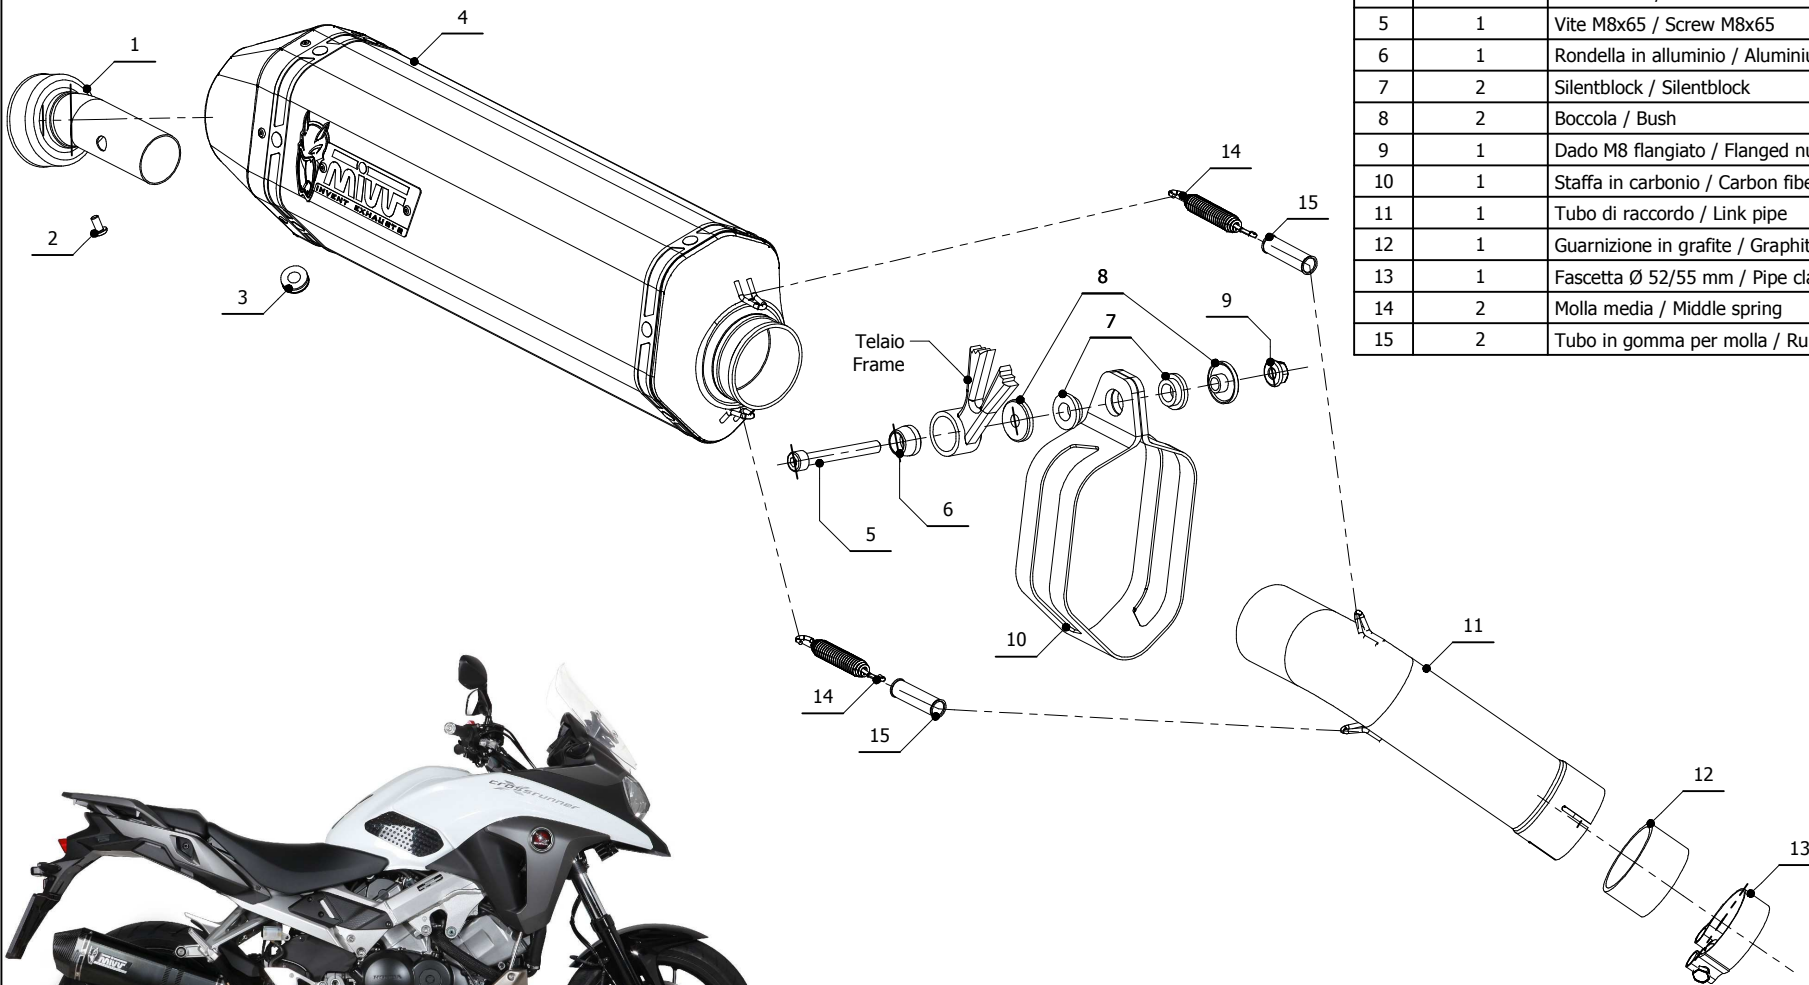

**MODEL** HONDA CROSSRUNNER

**YEAR** 2015 -->

**LINE** SPORT

**MUFFLER** SPEED EDGE

**SCHEMATIC**

ELENCO PARTI / PARTS LIST			
#	QTÀ / QTY	DESCRIZIONE / DESCRIPTION	CODICE / CODE
1	1	DB killer / DB killer	50.DK.064.0
2	1	Vite M5 x 8 / Screw M5 x 8	50.73.459.1
3	1	Tappo in gomma / Rubber stopper	50.73.266.1
4	1	Silenziatore / Muffler	SPEED EDGE 400
5	1	Vite M8x65 / Screw M8x65	50.73.603.1
6	1	Rondella in alluminio / Aluminium washer	50.73.248.1
7	2	Silentblock / Silentblock	50.73.380.1
8	2	Boccola / Bush	50.73.381.1
9	1	Dado M8 flangiato / Flanged nut M8	50.73.393.1
10	1	Staffa in carbonio / Carbon fiber bracket	50.SS.814.1
11	1	Tubo di raccordo / Link pipe	9773H058SRX
12	1	Guarnizione in grafite / Graphite bush	50.72.48.54.30
13	1	Fascetta Ø 52/55 mm / Pipe clamp Ø 52/55 mm	50.FA.008.1
14	2	Molla media / Middle spring	50.73.359.1
15	2	Tubo in gomma per molla / Rubber pipe for spring	50.73.210.1

**APPLICAZIONI / APPLICATIONS**

CODICE / CODE	SILENZIATORE / MUFFLER	TUBO / PIPE	FASCETTA / CLAMP
H.058.LRX	INOX (COPPE CARBONIO) / ST. STEEL (CARBON CAPS)	INOX / ST. STEEL	CARBONIO / CARBON FIBER
H.058.LRB	STEEL BLACK		