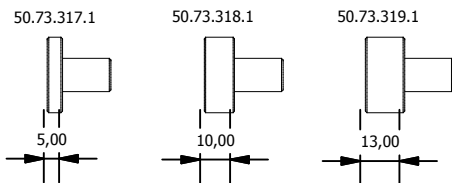

MODEL KAWASAKI Z 1000

YEAR 2007-->

LINE SPORT

MUFFLER SUONO

SCHEMATIC

ELENCO PARTI / PARTS LIST

#	QTÀ / QTY	DESCRIZIONE / DESCRIPTION	CODICE / CODE
1	2	Anello Seger / Seger ring	50.73.218.1
2	2	DB killer / DB killer	50.DK.024.0
3	2	Silenziatore / Muffler	SUONO
4	4	Tassello grande / Rubber big block	50.73.203.1
5	2	Staffa in carbonio / Carbon fiber bracket	50.SS.180.1
6	2	Vite M8x80 / Screw M8x80	50.73.072.1
7	2	Rondella in alluminio nera / Black aluminium washer	50.73.221.1
8	2	Rondella in gomma / Rubber washer	50.73.227.1
9	1	Bussola in alluminio / Aluminium bush	50.73.319.1
10	2	Bussola in alluminio / Aluminium bush	50.73.317.1
11	2	Dado 8 MA flangiato / Flanged nut 8 MA	50.73.052.1
12	1	Bussola in alluminio / Aluminium bush	50.73.318.1
13	1	Gommino paracolpi / Rubber buffer	50.72.010.1
14	1	Tubo di raccordo sinistro / Left link pipe	9773K020S7SX
15	1	Tubo di raccordo destro / Right link pipe	9773K020S7DX
16	2	Guarnizione in grafite / Graphite bush	50.72.45.50.30
17	2	Tubo in gomma per molla / Rubber pipe for spring	50.73.210.1
18	2	Molla corta / Short Spring	50.73.123.1
19	2	Morsetti in alluminio / Aluminium clamps	50.73.138.1
20	4	Grani M3 / Grub screws M3	50.73.140.1
21	2	Molla / Spring	50.73.142.1
22	1	Fascetta passacavi / fairlead clamp	50.SS.139.0

APPLICAZIONI / APPLICATIONS

CODICE / CODE	TUBO / PIPE	SILENZIATORE / MUFFLER	FASCETTA / CLAMP
K.020.L7	INOX / ST. STEEL	INOX (COPPE CARBONIO) / ST. STEEL (CARBON CAPS)	CARBONIO / CARBON FIBER
K.020.L9	INOX / ST. STEEL	CARBONIO (COPPE CARBONIO) / CARBON (CARBON CAPS)	CARBONIO / CARBON FIBER