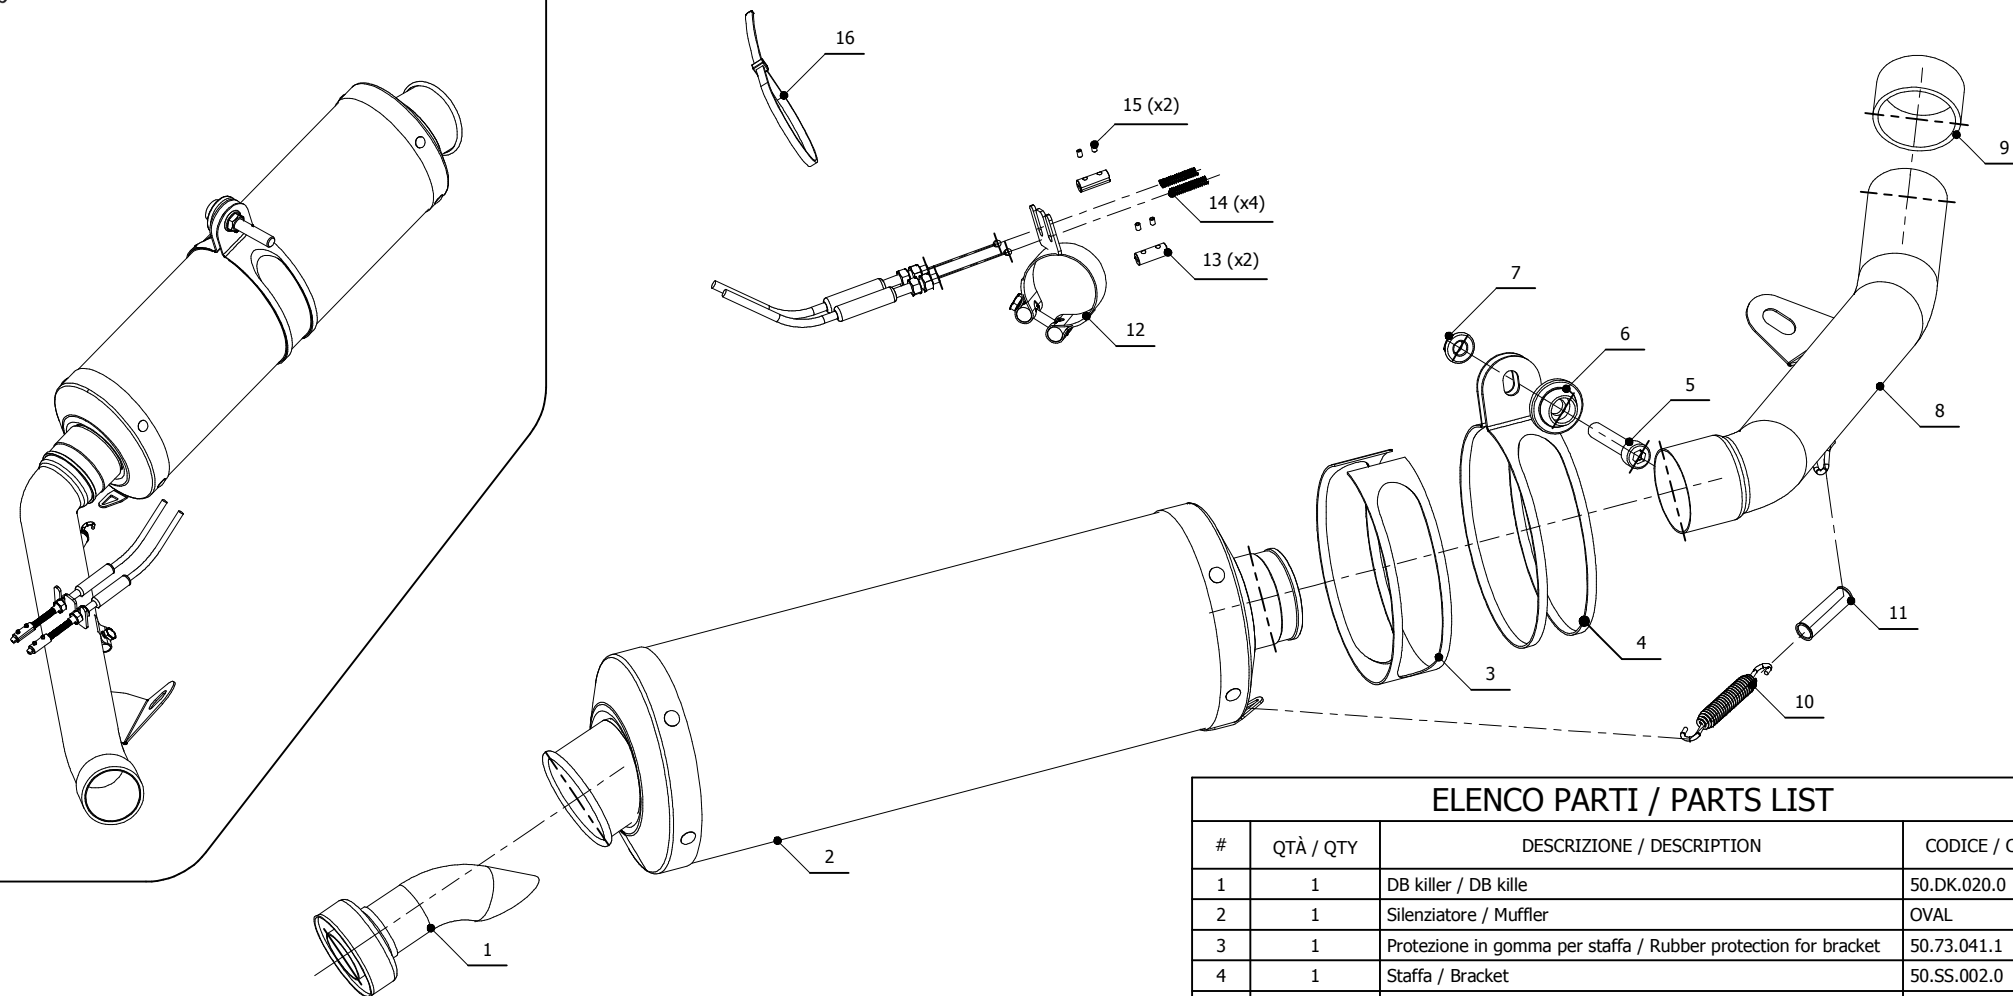

MODEL KAWASAKI Z 750 R

YEAR 2012-->

LINE SPORT

MUFFLER OVAL

SCHEMATIC

ELENCO PARTI / PARTS LIST

#	QTÀ / QTY	DESCRIZIONE / DESCRIPTION	CODICE / CODE
1	1	DB killer / DB kille	50.DK.020.0
2	1	Silenziatore / Muffler	OVAL
3	1	Protezione in gomma per staffa / Rubber protection for bracket	50.73.041.1
4	1	Staffa / Bracket	50.SS.002.0
5	1	Vite M10x60 / Screw M10x60	50.73.135.1
6	1	Rondella alluminio / Aluminium washer	50.73.120.1
7	1	Dado 10 MA flangiato / Flanged nut 10 MA	50.73.332.1
8	1	Tubo di raccordo / Link pipe	9773K028S2
9	1	Guarnizione in grafite / Graphite bush	50.72.49.55.29
10	1	Molla lunga / Long spring	50.71.080.1
11	1	Tubo in gomma per molla / Rubber pipe for spring	50.73.210.1
12	1	Fascetta passacavi / fairlead clamp	50.SS.139.0
13	2	Morsetti in alluminio / Aluminium clamps	50.73.138.1
14	2	Molla / Spring	50.73.142.1
15	4	Grani M3 / Grub screws M3	50.73.140.1
16	1	Fascetta in nylon / Nylon clamp	50.73.360.1

APPLICAZIONI / APPLICATIONS

CODICE / CODE	TUBO / PIPE	SILENZIATORE / MUFFLER	FASCETTA / CLAMP	CODICE OMOL. / HOMOL. CODE
K.028.LX2	INOX / ST. STEEL	INOX / ST. STEEL	INOX / ST. STEEL	ME008 e9 1176