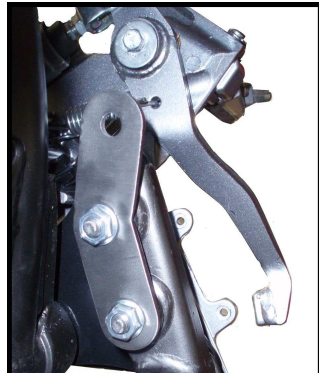

MODEL KAWASAKI ER-6n
LINE SPORT

YEAR 2012 -->
MUFFLER SUONO

SCHEMATI

ELENCO PARTI / PARTS LIST

#	QTA / QTY	DESCRIZIONE / DESCRIPTION	CODICE / CODE
1	1	Tappo in gomma / Rubber stopper	50.73.266.1
2	1	DB killer / DB killer	50.DK.070.0
3	1	Db Killer forato / Drilled DB killer	50.DK.071.0
4	2	Tassello grande / Rubber big block	50.73.203.1
5	1	Silenziatore / Muffler	SUONO 380
6	1	Staffa in carbonio / Carbon fiber bracket	50.SS.200.1
7	1	Rondella in gomma / Rubber washer	50.73.227.1
8	1	Distanziale in alluminio / Aluminium spacer	50.SS.061.1
9	7	Dado 8 MA flangiato / Flanged nut 8 MA	50.73.393.1
10	1	Staffa / Bracket	50.SS.695.0
11	3	Rondella in alluminio nera / Black aluminium washer	50.73.221.1
12	3	Vite M8x40 / Screw M8x40	50.73.075.1
13	1	DB killer / DB killer	50.DK.065.0
14	1	Tappo per sonda lambda / Stopper for lambda probe	50.73.198.1
15	1	Tubo di raccordo 2-1 / Link pipe 2-1	9773K02957C
16	1	Tubo di raccordo / Link pipe	9773K02957A
17	1	Tubo di raccordo / Link pipe	9773K02957B
18	2	Flangia / Flange	50.73.368.1
19	2	Boccola / Bush	50.73.367.1
20	7	Molla media / Middle spring	50.73.359.1
21	7	Tubo in gomma per molla / Rubber pipe for spring	50.73.210.1

APPLICAZIONI / APPLICATIONS

CODICE / CODE	TUBO / PIPE	SILENZIATORE / MUFFLER	FASCETTA / CLAMP	CODICE OMOL. / HOMOL. CC
K.029.L7	INOX / ST. STEEL	INOX (COPPE CARBONIO) / ST. STEEL (CARBON CAPS)	CARBONIO / CARBON FIBER	ME046 e9 1352
K.029.L9	INOX / ST. STEEL	INOX NERO (COPPE CARBONIO) / STEEL BLACK (CARBON CAPS)	CARBONIO / CARBON FIBER	ME046 e9 1352