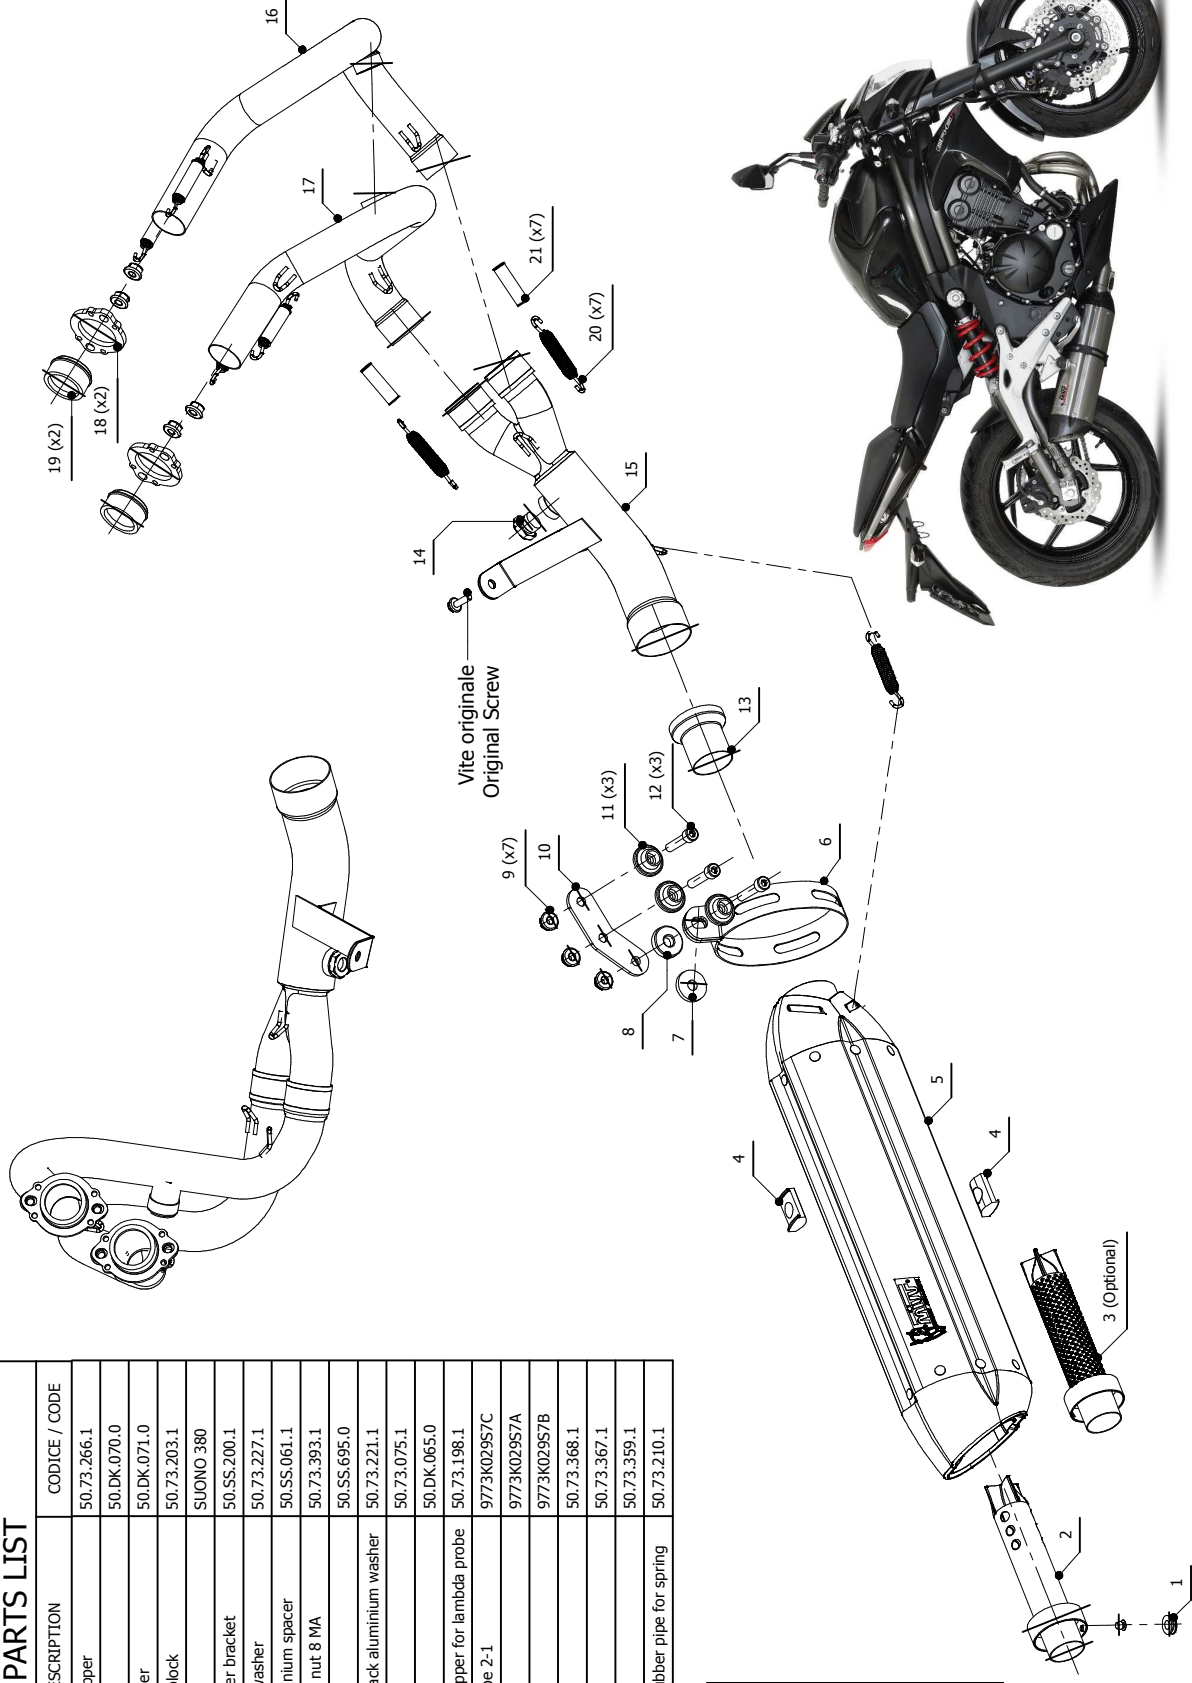

MODEL KAWASAKI ER-6n
LINE SPORT

YEAR 2012 -->
MUFFLER SUONO

SCHEMATI

ELENCO PARTI / PARTS LIST

#	QTA / QTY	DESCRIZIONE / DESCRIPTION	CODICE / CODE
1	1	Tappo in gomma / Rubber stopper	50.73.266.1
2	1	DB killer / DB killer	50.DK.070.0
3	1	Db Killer forato / Drilled DB killer	50.DK.071.0
4	2	Tassello grande / Rubber big block	50.73.203.1
5	1	Silenziatore / Muffler	SUONO 380
6	1	Staffa in carbonio / Carbon fiber bracket	50.SS.200.1
7	1	Rondella in gomma / Rubber washer	50.73.227.1
8	1	Distanziale in alluminio / Aluminium spacer	50.SS.061.1
9	7	Dado 8 MA flangiato / Flanged nut 8 MA	50.73.393.1
10	1	Staffa / Bracket	50.SS.695.0
11	3	Rondella in alluminio nera / Black aluminium washer	50.73.221.1
12	3	Vite M8x40 / Screw M8x40	50.73.075.1
13	1	DB killer / DB killer	50.DK.065.0
14	1	Tappo per sonda lambda / Stopper for lambda probe	50.73.198.1
15	1	Tubo di raccordo 2-1 / Link pipe 2-1	9773K02957C
16	1	Tubo di raccordo / Link pipe	9773K02957A
17	1	Tubo di raccordo / Link pipe	9773K02957B
18	2	Flangia / Flange	50.73.368.1
19	2	Boccola / Bush	50.73.367.1
20	7	Molla media / Middle spring	50.73.359.1
21	7	Tubo in gomma per molla / Rubber pipe for spring	50.73.210.1

APPLICAZIONI / APPLICATIONS

CODICE / CODE	TUBO / PIPE	SILENZIATORE / MUFFLER	FASCETTA / CLAMP	CODICE OMOL. / HOMOL. CC
K.029.L7	INOX / ST. STEEL	INOX (COPPE CARBONIO) / ST. STEEL (CARBON CAPS)	CARBONIO / CARBON FIBER	ME046 e9 1352
K.029.L9	INOX / ST. STEEL	INOX NERO (COPPE CARBONIO) / STEEL BLACK (CARBON CAPS)	CARBONIO / CARBON FIBER	ME046 e9 1352