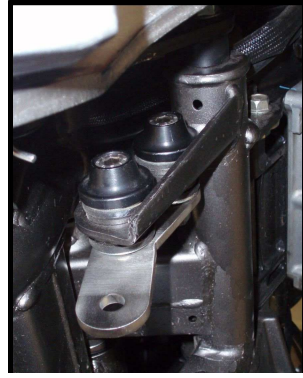

MODEL KAWASAKI ER-6n
LINE SPORT

YEAR 2012 -->
MUFFLER SUONO

SCHEMATI

ELENCO PARTI / PARTS LIST

#	QTA / QTY	DESCRIZIONE / DESCRIPTION	CODICE / CODE
1	1	Tappo in gomma / Rubber stopper	50.73.266.1
2	1	DB killer / DB killer	50.DK.070.0
3	1	Db Killer forato / Drilled DB killer	50.DK.071.0
4	2	Tassello grande / Rubber big block	50.73.203.1
5	1	Silenziatore / Muffler	SUONO 380
6	1	Staffa in carbonio / Carbon fiber bracket	50.SS.200.1
7	1	Rondella in gomma / Rubber washer	50.73.227.1
8	1	Distanziale in alluminio / Aluminium spacer	50.SS.061.1
9	7	Dado 8 MA flangiato / Flanged nut 8 MA	50.73.393.1
10	1	Staffa / Bracket	50.SS.695.0
11	3	Rondella in alluminio nera / Black aluminium washer	50.73.221.1
12	3	Vite M8x40 / Screw M8x40	50.73.075.1
13	1	DB killer / DB killer	50.DK.065.0
14	1	Tappo per sonda lambda / Stopper for lambda probe	50.73.198.1
15	1	Tubo di raccordo 2-1 / Link pipe 2-1	9773K02957C
16	1	Tubo di raccordo / Link pipe	9773K02957A
17	1	Tubo di raccordo / Link pipe	9773K02957B
18	2	Flangia / Flange	50.73.368.1
19	2	Boccola / Bush	50.73.367.1
20	7	Molla media / Middle spring	50.73.359.1
21	7	Tubo in gomma per molla / Rubber pipe for spring	50.73.210.1