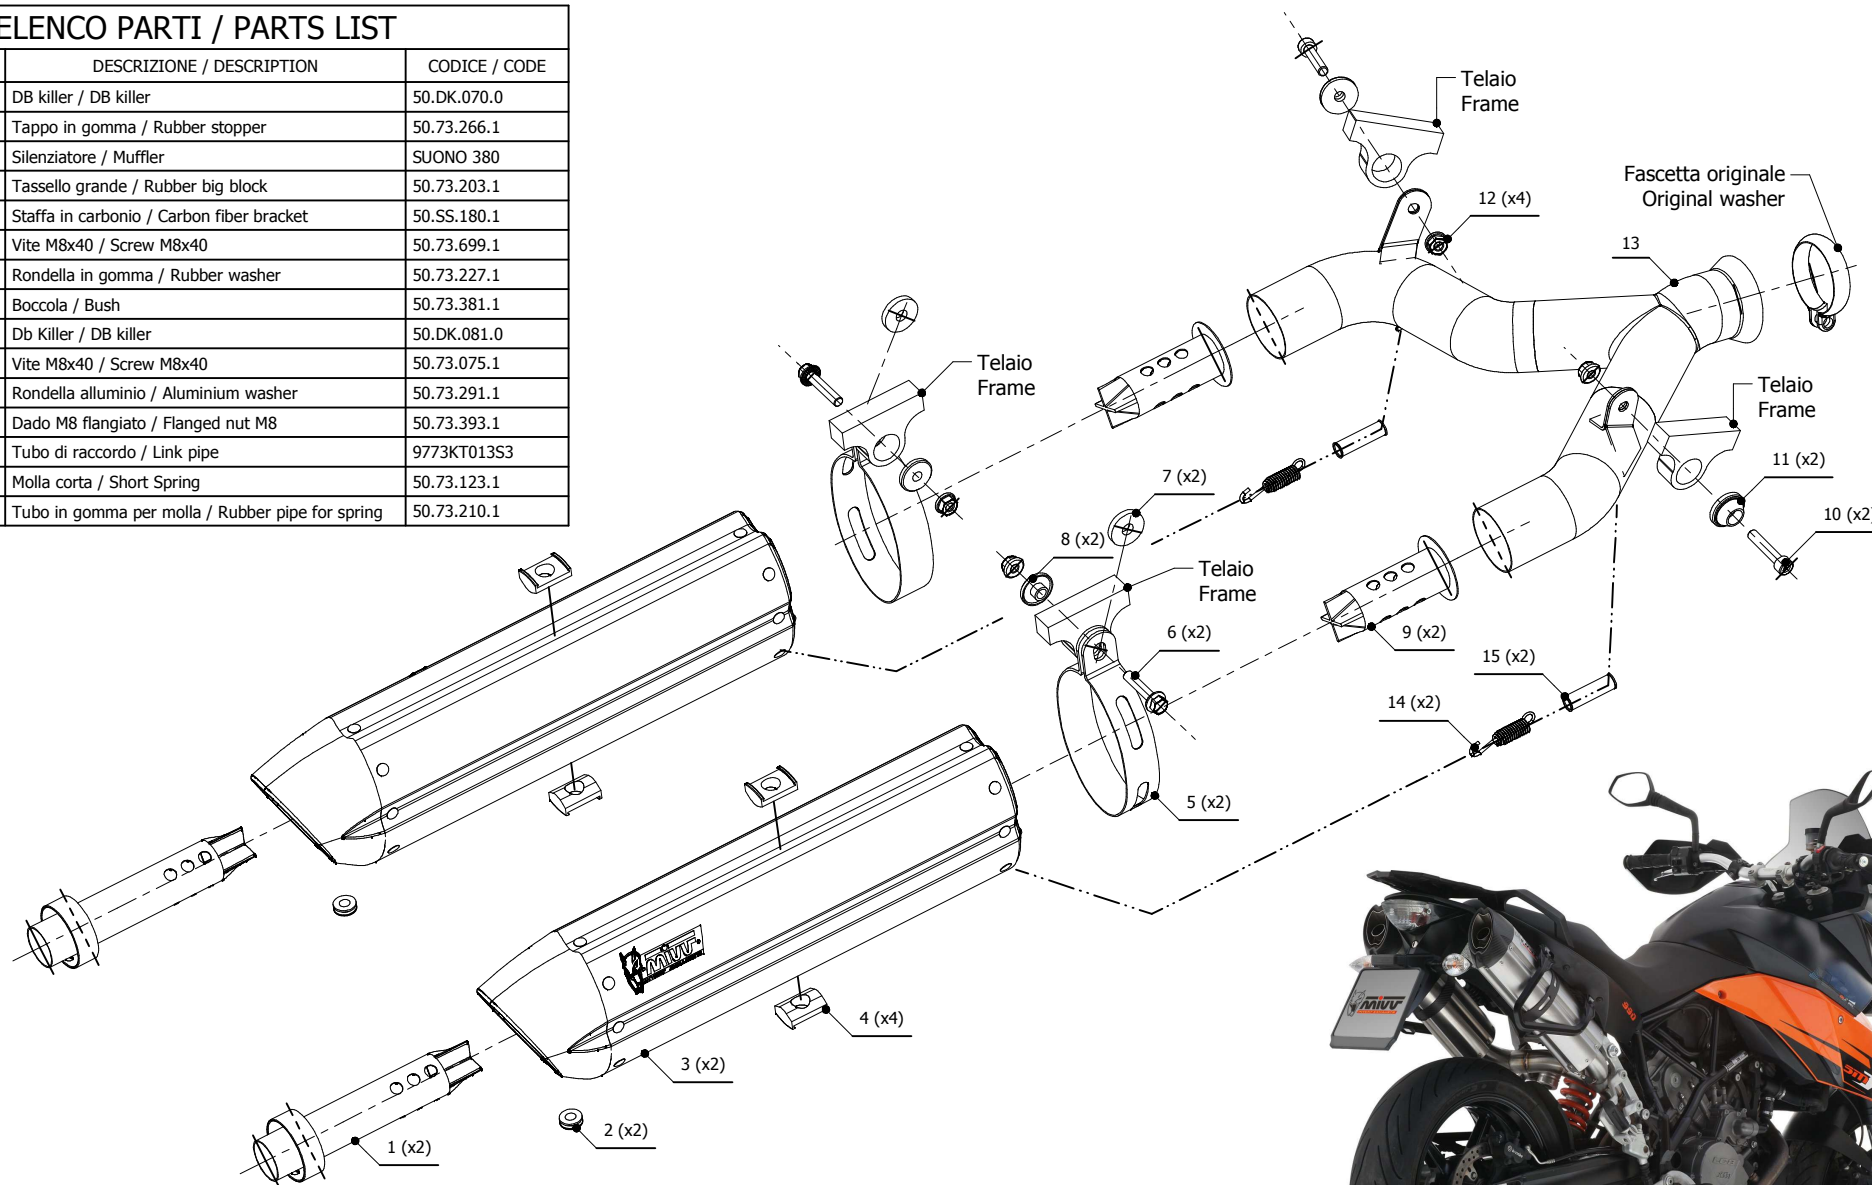

MODEL KTM 990 SMT

YEAR 2009 -->

LINE SPORT

MUFFLER SUONO

SCHEMATIC

ELENCO PARTI / PARTS LIST

#	QTÀ / QTY	DESCRIZIONE / DESCRIPTION	CODICE / CODE
1	2	DB killer / DB killer	50.DK.070.0
2	2	Tappo in gomma / Rubber stopper	50.73.266.1
3	2	Silenziatore / Muffler	SUONO 380
4	4	Tassello grande / Rubber big block	50.73.203.1
5	2	Staffa in carbonio / Carbon fiber bracket	50.SS.180.1
6	2	Vite M8x40 / Screw M8x40	50.73.699.1
7	2	Rondella in gomma / Rubber washer	50.73.227.1
8	2	Boccola / Bush	50.73.381.1
9	2	Db Killer / DB killer	50.DK.081.0
10	2	Vite M8x40 / Screw M8x40	50.73.075.1
11	2	Rondella alluminio / Aluminium washer	50.73.291.1
12	4	Dado M8 flangiato / Flanged nut M8	50.73.393.1
13	1	Tubo di raccordo / Link pipe	9773KT013S3
14	2	Molla corta / Short Spring	50.73.123.1
15	2	Tubo in gomma per molla / Rubber pipe for spring	50.73.210.1

APPLICAZIONI / APPLICATIONS

CODICE / CODE	TUBO / PIPE	SILENZIATORE / MUFFLER	FASCETTA / CLAMP	CODICE OMOL. / HOMOL. CODE
KT.013.L7	INOX / ST. STEEL	INOX (COPPE CARBONIO) / ST. STEEL (CARBON CAPS)	CARBONIO / CARBON FIBER	ME040 e9 1308
KT.013.L9	INOX / ST. STEEL	STEEL BLACK	CARBONIO / CARBON FIBER	ME040 e9 1308