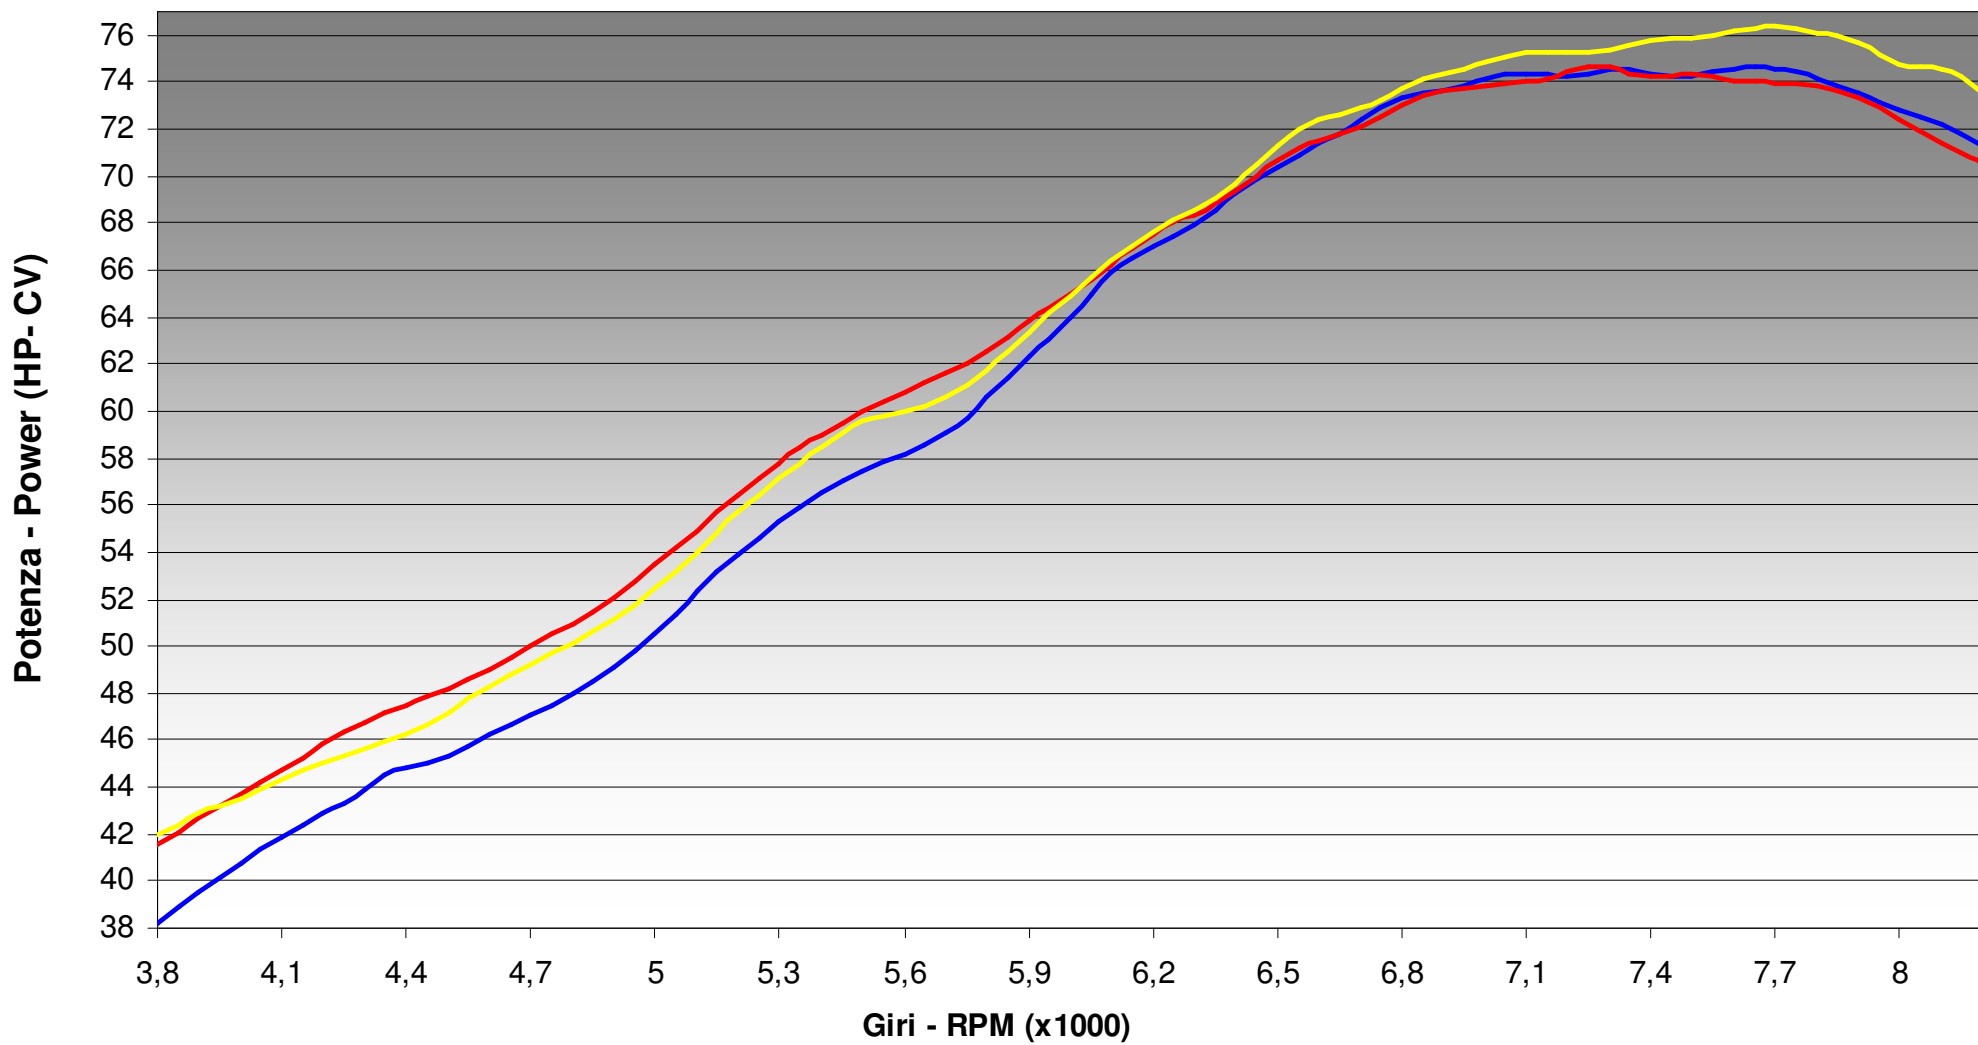

PRODUCT SHEET

MOTO GUZZI Griso

2006 >

LINE SPORT - SLIP ON SYSTEMS

Product Sheet

MOTO GUZZI Griso
2006 >
SPORT - SLIP ON SYSTEMS

	Kit	Type	Shape	Level	Homologated
M.005.LE	SLIP-ON	CARBON	OVAL	STANDARD LEVEL	<input checked="" type="checkbox"/>
M.005.LN	SLIP-ON	TITANIUM	OVAL	STANDARD LEVEL	<input checked="" type="checkbox"/>

Max Power Dynochart

MODEL MOTO GUZZI GRISO 1100

YEAR 2006-->

LINE SPORT

MUFFLER OVAL

SCHEMATIC

ELENCO PARTI / PARTS LIST

#	QTÀ / QTY	DESCRIZIONE / DESCRIPTION	CODICE / CODE
1	1	DB killer / DB killer	50.DK.020.0
2	1	Silenziatore / Muffler	OVAL
3	1	Staffa / Bracket	50.SS.002.0
4	1	Protezione in gomma per staffa / Rubber protection for bracket	50.73.041.1
5	1	Dado 8 MA flangiato / Flanged nut 8 MA	50.73.052.1
6	1	Rondella in alluminio / Aluminium washer	50.73.063.1
7	1	Vite M8x50 / Screw M8x50	50.73.074.1
8	1	Tubo di raccordo / Link pipe	9773M005SE
9	1	Fascetta Ø 56/59 mm / Pipe clamp Ø 56/59 mm	50.FA.009.1
10	1	Molla / Spring	50.71.080.1
11	1	Tubo in gomma per molla / Rubber pipe for spring	50.73.210.1