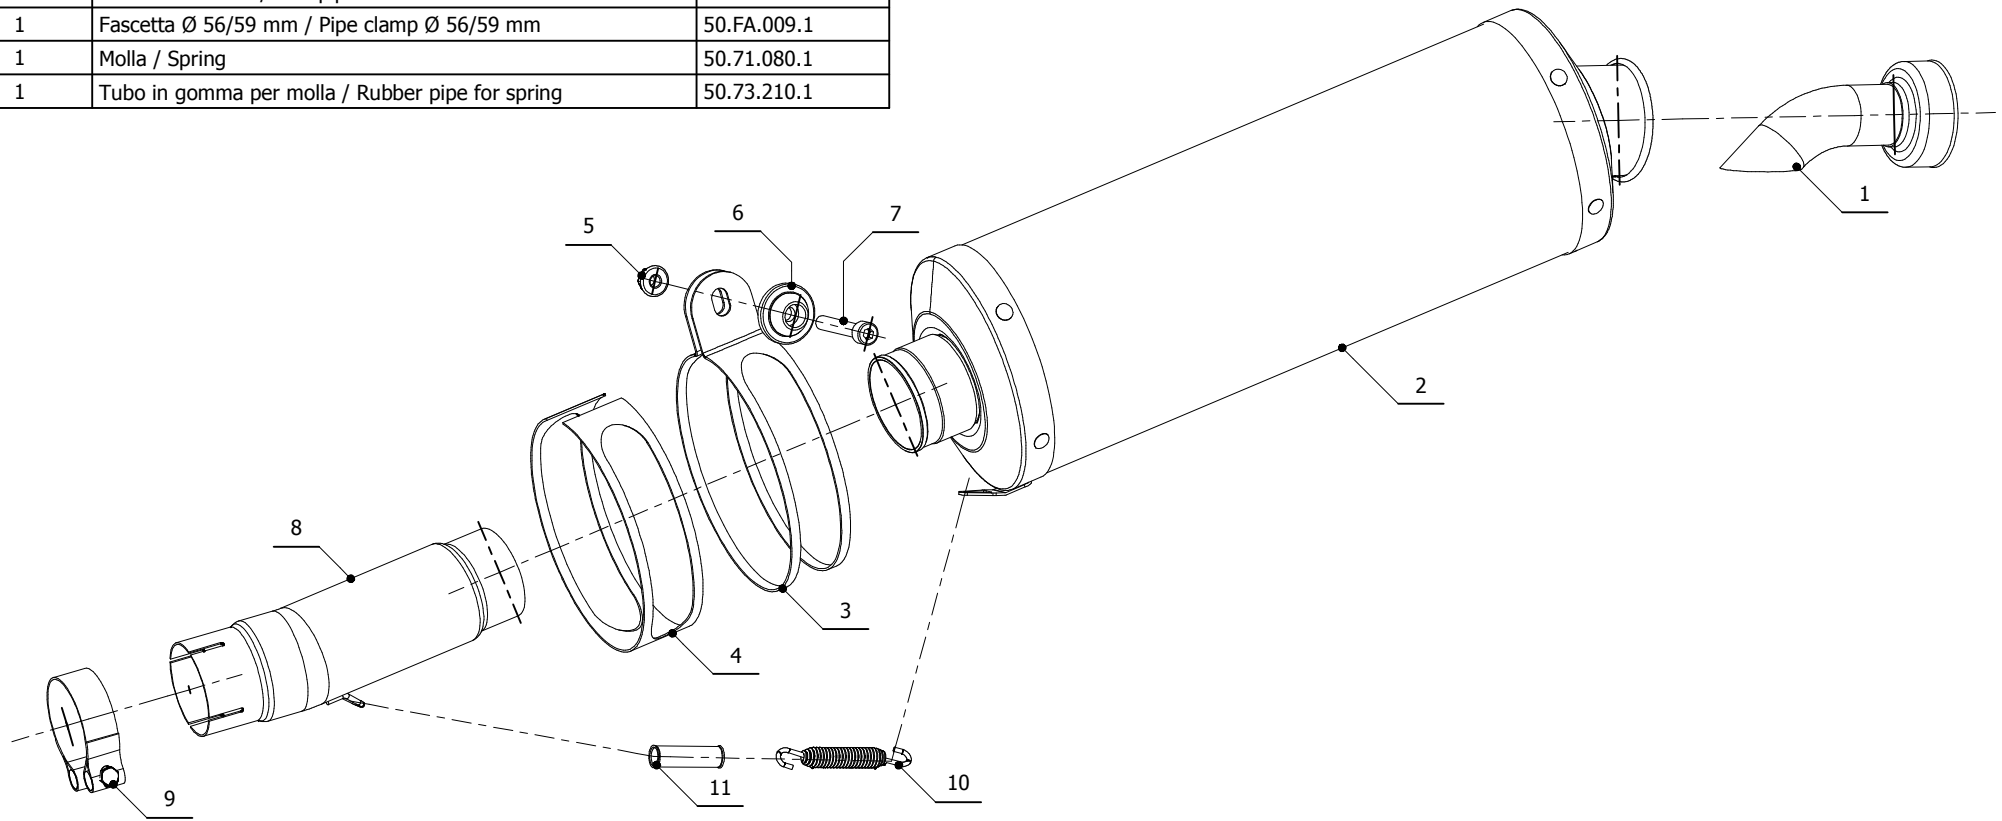

PRODUCT SHEET

MOTO GUZZI Griso

2006 >

LINE SPORT - SLIP ON SYSTEMS

Product Sheet

MOTO GUZZI Griso
2006 >
SPORT - SLIP ON SYSTEMS

	Kit	Type	Shape	Level	Homologated
M.005.LE	SLIP-ON	CARBON	OVAL	STANDARD LEVEL	<input checked="" type="checkbox"/>
M.005.LN	SLIP-ON	TITANIUM	OVAL	STANDARD LEVEL	<input checked="" type="checkbox"/>

Max Power Dynochart

MODEL MOTO GUZZI GRISO 1100

YEAR 2006-->

LINE SPORT

MUFFLER OVAL

SCHEMATIC

ELENCO PARTI / PARTS LIST

#	QTÀ / QTY	DESCRIZIONE / DESCRIPTION	CODICE / CODE
1	1	DB killer / DB killer	50.DK.020.0
2	1	Silenziatore / Muffler	OVAL
3	1	Staffa / Bracket	50.SS.002.0
4	1	Protezione in gomma per staffa / Rubber protection for bracket	50.73.041.1
5	1	Dado 8 MA flangiato / Flanged nut 8 MA	50.73.052.1
6	1	Rondella in alluminio / Aluminium washer	50.73.063.1
7	1	Vite M8x50 / Screw M8x50	50.73.074.1
8	1	Tubo di raccordo / Link pipe	9773M005SE
9	1	Fascetta Ø 56/59 mm / Pipe clamp Ø 56/59 mm	50.FA.009.1
10	1	Molla / Spring	50.71.080.1
11	1	Tubo in gomma per molla / Rubber pipe for spring	50.73.210.1

APPLICAZIONI / APPLICATIONS

CODICE / CODE	TUBO / PIPE	SILENZIATORE / MUFFLER	FASCETTA / CLAMP	CODICE OMOL. / HOMOL. CODE
M.005.LE	INOX / ST. STEEL	CARBONIO / CARBON FIBER	INOX / ST. STEEL	ME008 e9 1176
M.005.LN	INOX / ST. STEEL	TITANIO / TITANIUM	INOX / ST. STEEL	ME008 e9 1176