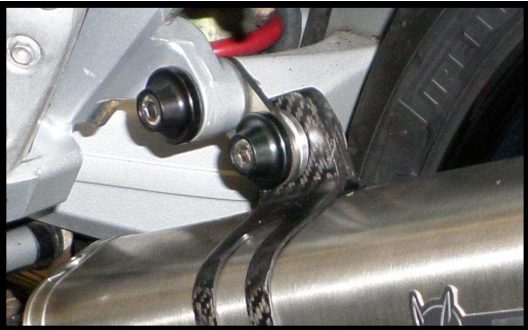

MODEL MOTO GUZZI BREVA 1200
MOTO GUZZI NORGE 1200
LINE SPORT

YEAR 2007-->
2006-2008
MUFFLER SPEED EDGE

SCHEMATIC

Kit Montaggio Borsa / Fixing Bag Kit

#	QTÀ / QTY	DESCRIZIONE / DESCRIPTION	CODICE / CODE
7	1	Rondella in alluminio nera / Black aluminium washer	50.73.221.1
10	1	Dado M8 flangiato / Flanged nut M8	50.73.393.1
16	2	Vite M8x40 / Screw M8x40	50.73.075.1
17	1	Staffa / Bracket	50.SS.657.0

ELENCO PARTI / PARTS LIST

#	QTÀ / QTY	DESCRIZIONE / DESCRIPTION	CODICE / CODE
1	1	Vite M5 x 8 / Screw M5 x 8	50.73.459.1
2	1	DB killer / DB killer	50.DK.068.0
3	1	Silenziatore / Muffler	SPEED EDGE 400
4	1	Tappo in gomma / Rubber stopper	50.73.266.1
5	1	Staffa in carbonio / Carbon fiber bracket	50.SS.814.1
6	1	Vite M8x65 / Screw M8x65	50.73.603.1
7	1	Rondella in alluminio nera / Black aluminium washer	50.73.221.1
8	2	Boccola / Bush	50.73.381.1
9	2	Silentblock / Silentblock	50.73.380.1
10	1	Dado M8 flangiato / Flanged nut M8	50.73.393.1
11	1	Tubo di raccordo / Link pipe	9773M008SHX
12	1	Gommino paracolpi / Rubber buffer	50.72.010.1
13	1	Fascetta Ø 56/59 mm / Pipe clamp Ø 56/59 mm	50.FA.009.1
14	3	Tubo in gomma per molla / Rubber pipe for spring	50.73.210.1
15	3	Molla lunga / Long spring	50.71.080.1