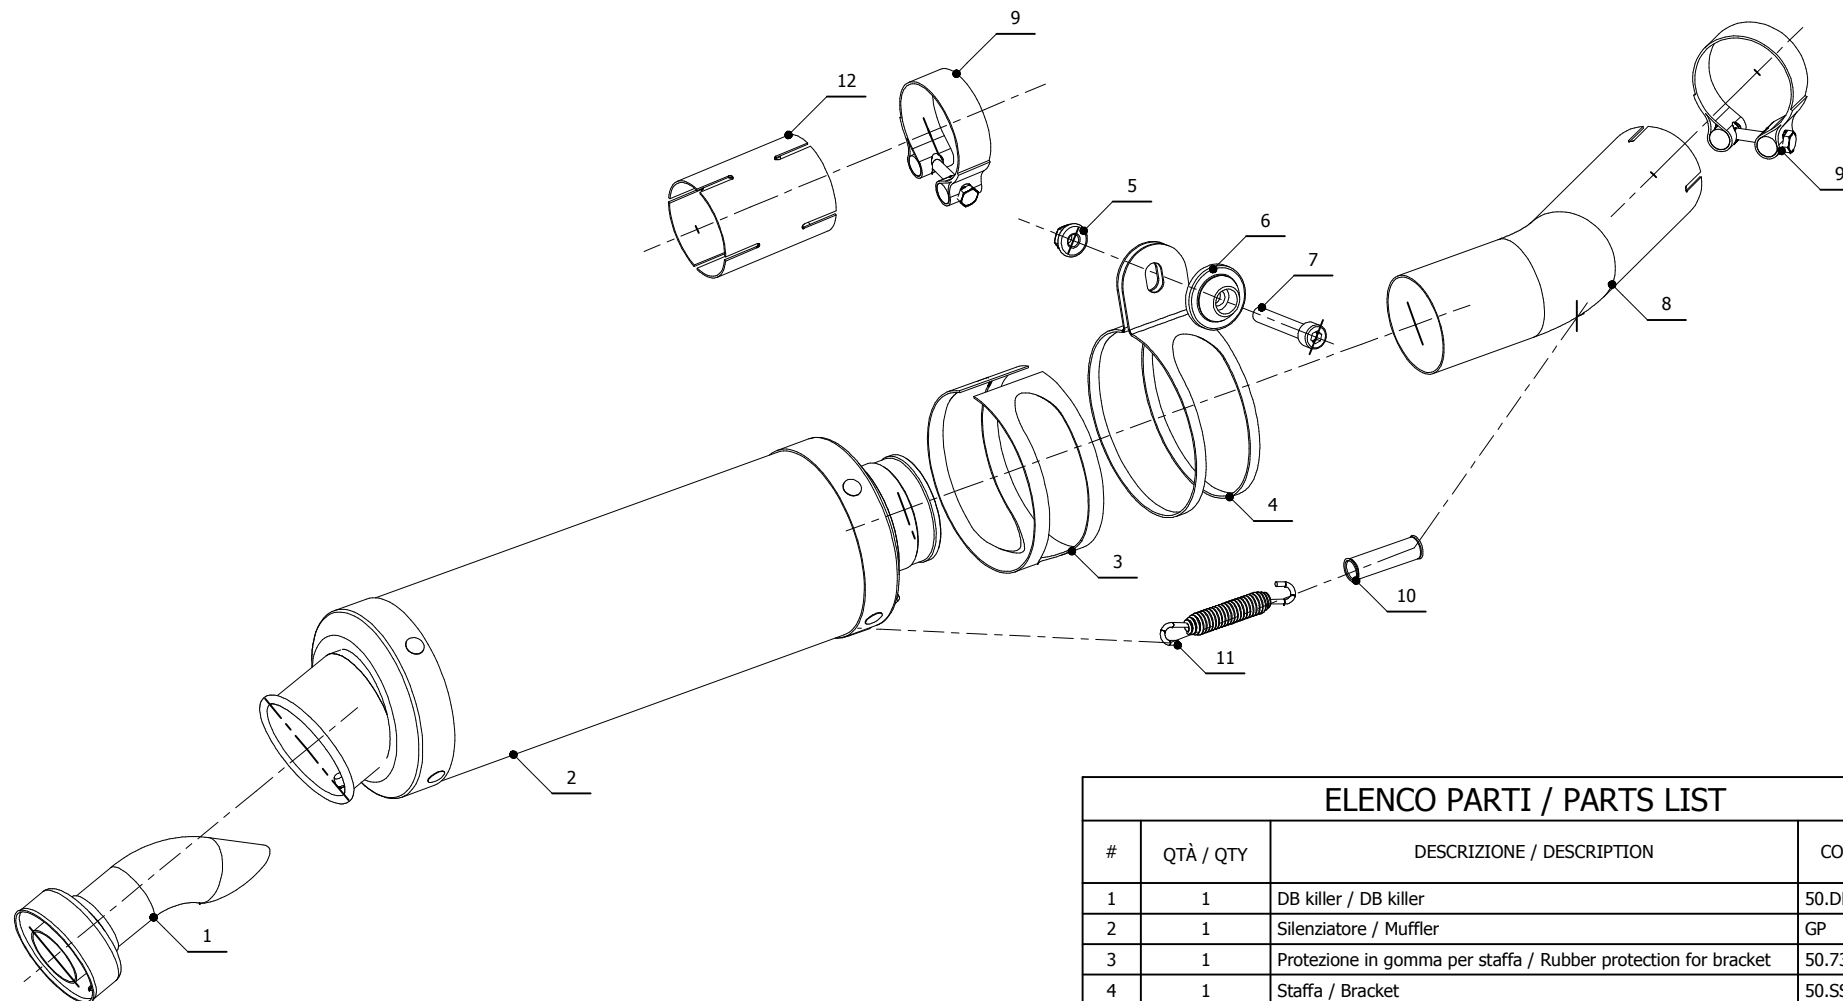

MODEL SUZUKI SV 650

YEAR 1999-2002

LINE SPORT

MUFFLER GP

SCHEMATIC

ELENCO PARTI / PARTS LIST

#	QTÀ / QTY	DESCRIZIONE / DESCRIPTION	CODICE / CODE
1	1	DB killer / DB killer	50.DK.020.0
2	1	Silenziatore / Muffler	GP
3	1	Protezione in gomma per staffa / Rubber protection for bracket	50.73.040.1
4	1	Staffa / Bracket	50.SS.001.0
5	1	Dado 8 MA flangiato / Flanged nut 8 MA	50.73.052.1
6	1	Rondella in alluminio / Aluminium washer	50.73.063.1
7	1	Vite M8x50 / Screw M8x50	50.73.074.1
8	1	Tubo di raccordo / Link pipe	9773S010S2
9	2	Fascetta Ø 56/59 mm / Pipe clamp Ø 56/59 mm	50.FA.009.1
10	1	Tubo in gomma per molla / Rubber pipe for spring	50.73.210.1
11	1	Molla lunga / Long spring	50.71.080.1
12	1	Manicotto / Connecting sockets	50.MS.010.0

APPLICAZIONI / APPLICATIONS

CODICE / CODE	TUBO / PIPE	SILENZIATORE / MUFFLER	FASCETTA / CLAMP	CODICE OMOL. / HOMOL. CODE
S.004.L2S	INOX / ST. STEEL	CARBONIO / CARBON FIBER	INOX / ST. STEEL	ME001 e1 0312
S.004.L6S	INOX / ST. STEEL	TITANIO / TITANIUM	INOX / ST. STEEL	ME001 e1 0312