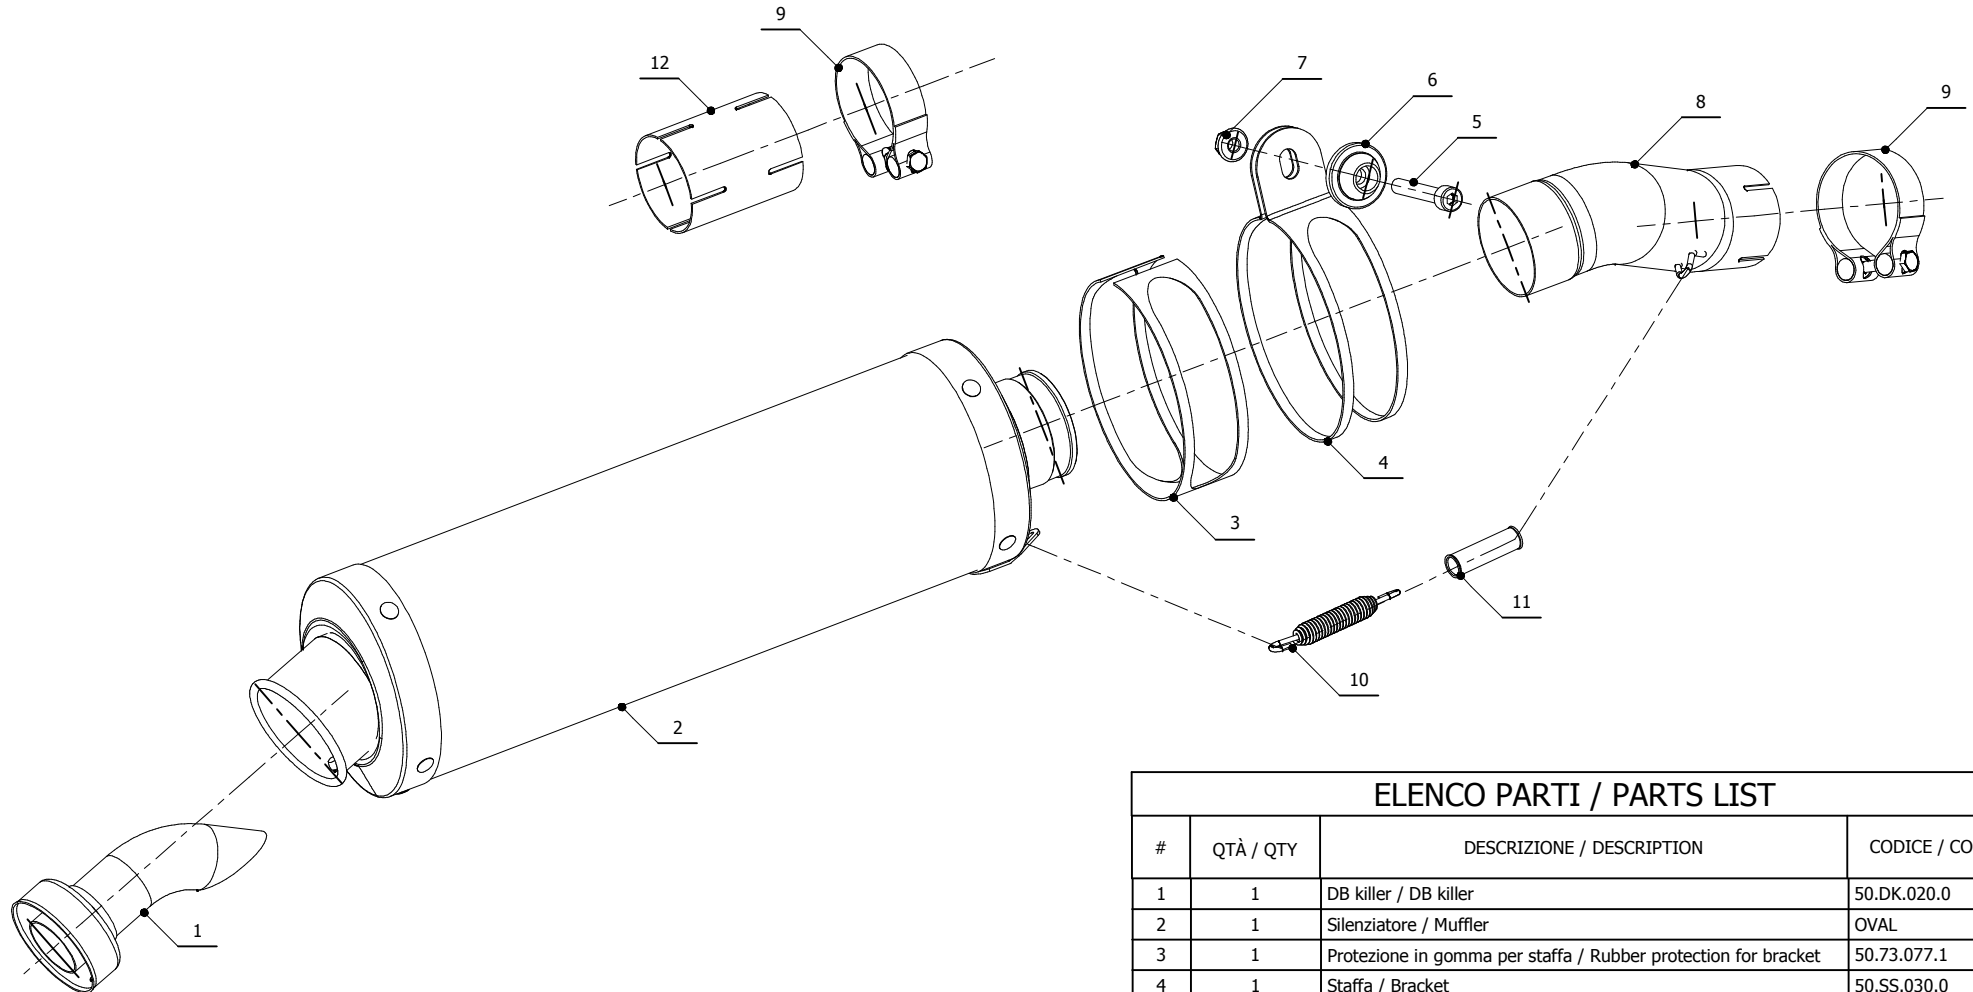

MODEL SUZUKI SV 650

YEAR 1999-2002

LINE SPORT

MUFFLER OVAL

SCHEMATIC

ELENCO PARTI / PARTS LIST

#	QTÀ / QTY	DESCRIZIONE / DESCRIPTION	CODICE / CODE
1	1	DB killer / DB killer	50.DK.020.0
2	1	Silenziatore / Muffler	OVAL
3	1	Protezione in gomma per staffa / Rubber protection for bracket	50.73.077.1
4	1	Staffa / Bracket	50.SS.030.0
5	1	Vite M8x50 / Screw M8x50	50.73.074.1
6	1	Rondella in alluminio / Aluminium washer	50.73.063.1
7	1	Dado 8 MA flangiato / Flanged nut 8 MA	50.73.052.1
8	1	Tubo di raccordo / Link pipe	9773S004S2
9	2	Fascetta Ø 56/59 mm / Pipe clamp Ø 56/59 mm	50.FA.009.1
10	1	Molla / Spring	50.71.080.1
11	1	Tubo in gomma per molla / Rubber pipe for spring	50.73.210.1
12	1	Manicotto / Connecting sockets	50.MS.010.0

APPLICAZIONI / APPLICATIONS

CODICE / CODE	TUBO / PIPE	SILENZIATORE / MUFFLER	FASCETTA / CLAMP
S.004.LX1	INOX / ST. STEEL	INOX / ST. STEEL	INOX / ST. STEEL