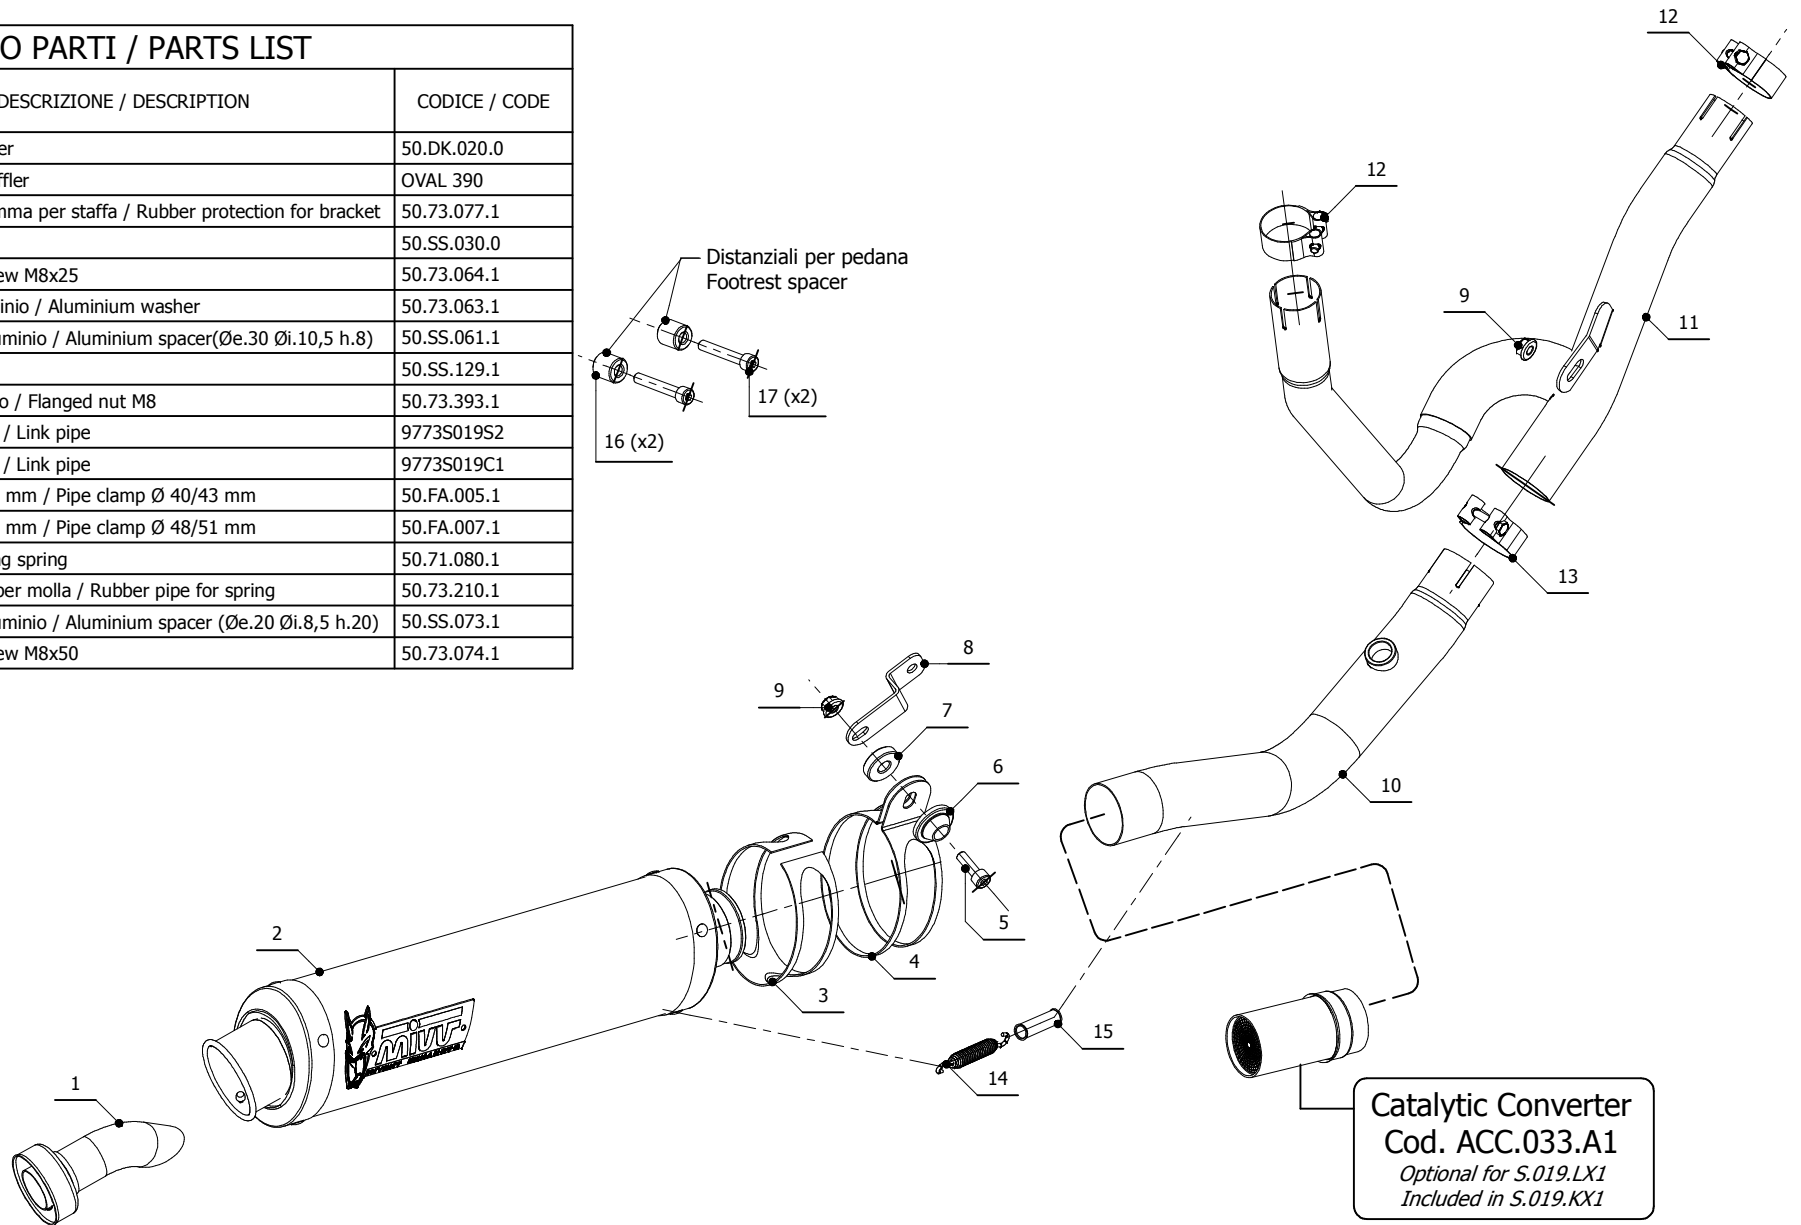

MODEL SUZUKI DL V-STROM 650

YEAR 2004-2006

LINE SLIP ON

MUFFLER OVAL

SCHEMATIC

ELENCO PARTI / PARTS LIST

#	QTÀ / QTY	DESCRIZIONE / DESCRIPTION	CODICE / CODE
1	1	DB killer / DB killer	50.DK.020.0
2	1	Silenziatore / Muffler	OVAL 390
3	1	Protezione in gomma per staffa / Rubber protection for bracket	50.73.077.1
4	1	Staffa / Bracket	50.SS.030.0
5	1	Vite M8x25 / Screw M8x25	50.73.064.1
6	1	Rondella in alluminio / Aluminium washer	50.73.063.1
7	1	Distanziale in alluminio / Aluminium spacer(Øe.30 Øi.10,5 h.8)	50.SS.061.1
8	1	Staffa / Bracket	50.SS.129.1
9	2	Dado M8 flangiato / Flanged nut M8	50.73.393.1
10	1	Tubo di raccordo / Link pipe	9773S019S2
11	1	Tubo di raccordo / Link pipe	9773S019C1
12	2	Fascetta Ø 40/43 mm / Pipe clamp Ø 40/43 mm	50.FA.005.1
13	1	Fascetta Ø 48/51 mm / Pipe clamp Ø 48/51 mm	50.FA.007.1
14	1	Molla lunga / Long spring	50.71.080.1
15	1	Tubo in gomma per molla / Rubber pipe for spring	50.73.210.1
16	2	Distanziale in alluminio / Aluminium spacer (Øe.20 Øi.8,5 h.20)	50.SS.073.1
17	2	Vite M8x50 / Screw M8x50	50.73.074.1

APPLICAZIONI / APPLICATIONS

CODICE / CODE	TUBO / PIPE	SILENZIATORE / MUFFLER	FASCETTA / CLAMP	NOTE
S.019.LX1	INOX / ST. STEEL	INOX / ST. STEEL	INOX / ST. STEEL	CATALYTIC CONVERTER NOT INCLUDED
S.019.KX1	INOX / ST. STEEL	INOX / ST. STEEL	INOX / ST. STEEL	CATALYTIC CONVERTER INCLUDED