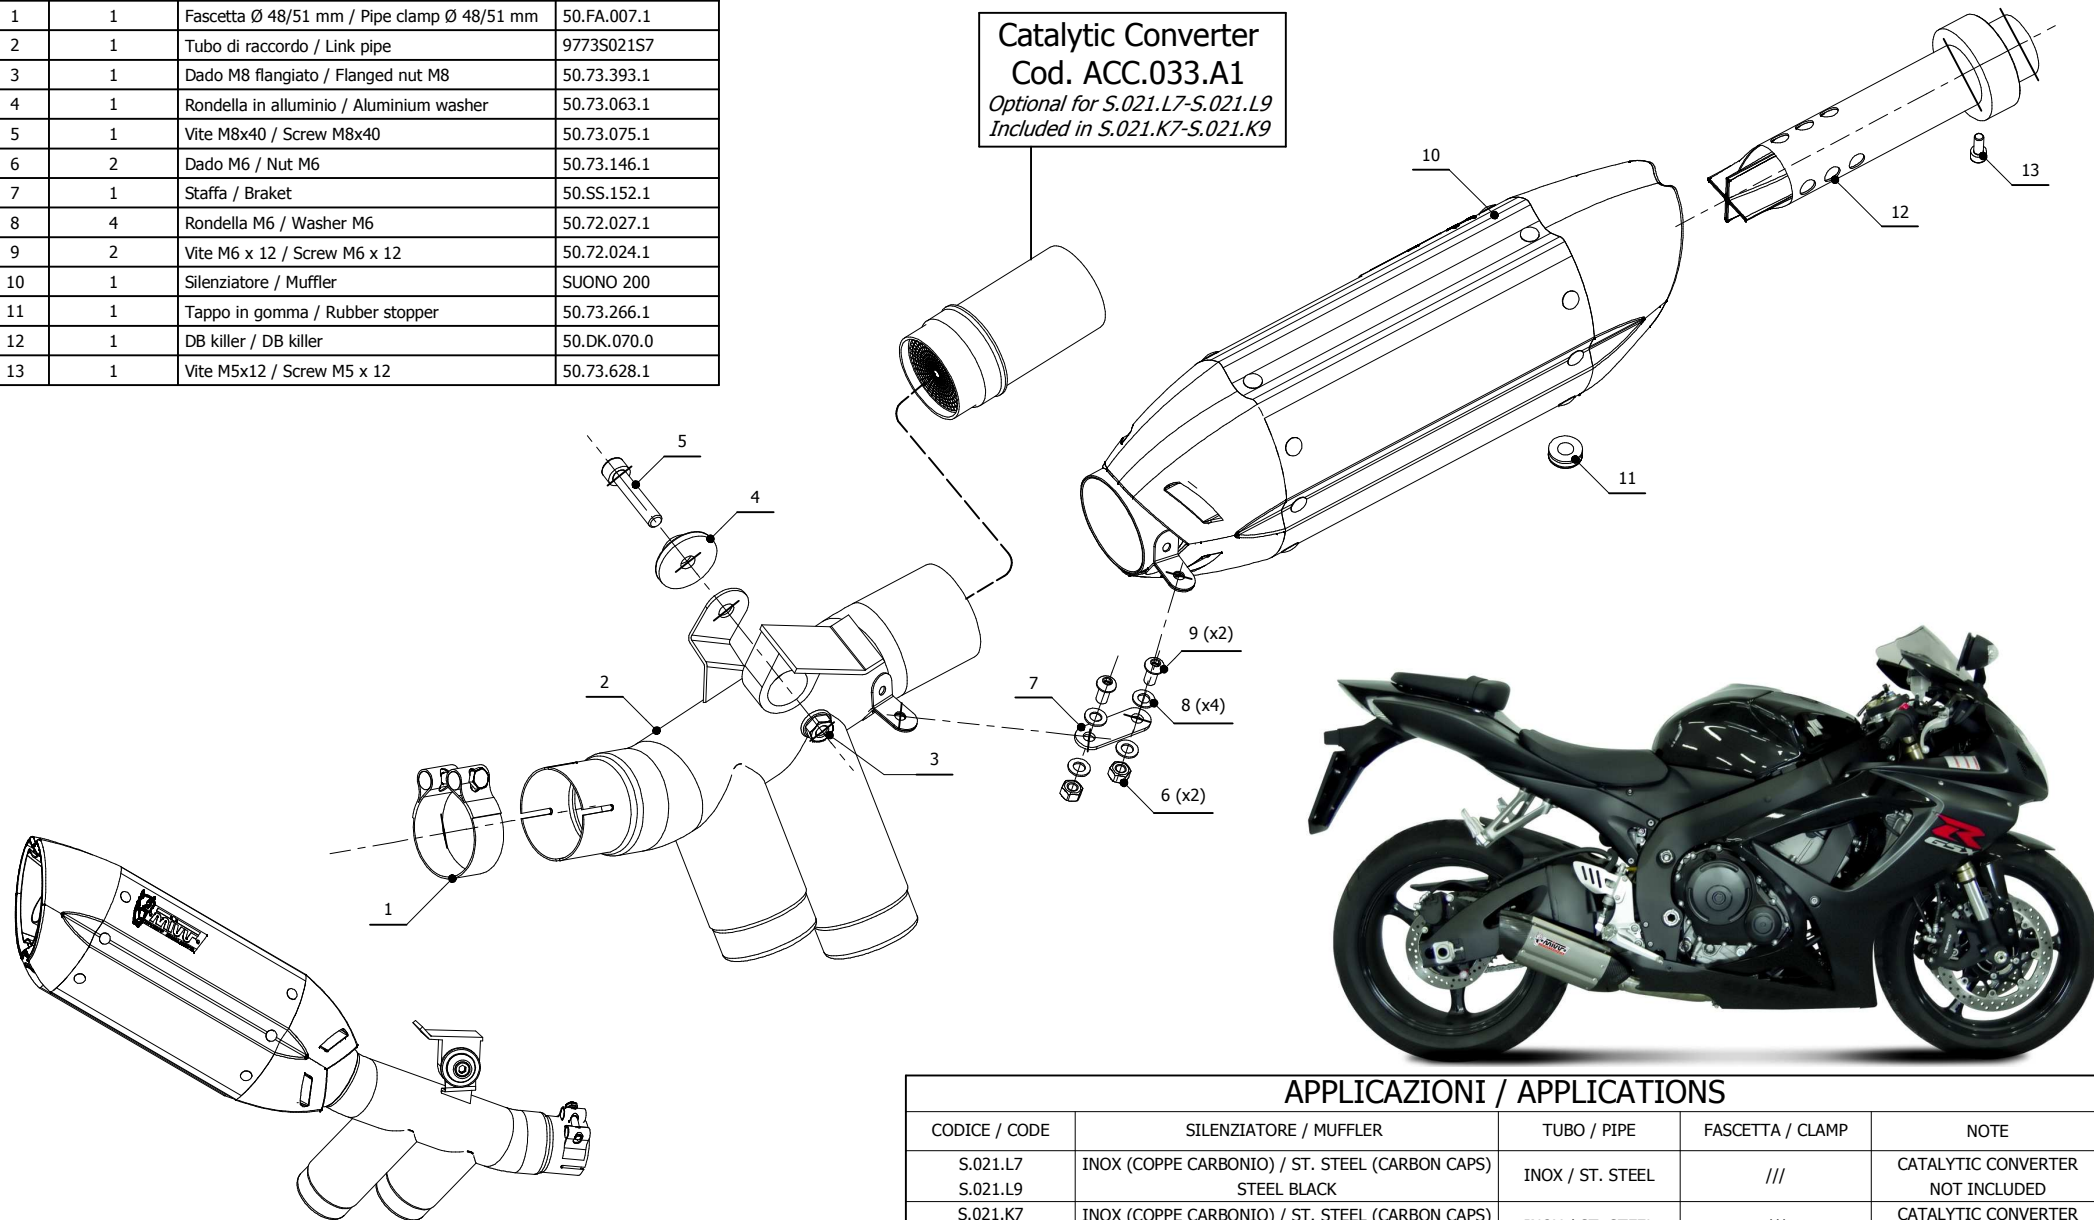

**MODEL** SUZUKI GSX-R 600/750

**YEAR** 2006-2007

**LINE** SLIP ON

**MUFFLER** SUONO

**SCHEMATIC**

**ELENCO PARTI / PARTS LIST**

#	QTÀ / QTY	DESCRIZIONE / DESCRIPTION	CODICE / CODE
1	1	Fascetta Ø 48/51 mm / Pipe clamp Ø 48/51 mm	50.FA.007.1
2	1	Tubo di raccordo / Link pipe	97735021S7
3	1	Dado M8 flangiato / Flanged nut M8	50.73.393.1
4	1	Rondella in alluminio / Aluminium washer	50.73.063.1
5	1	Vite M8x40 / Screw M8x40	50.73.075.1
6	2	Dado M6 / Nut M6	50.73.146.1
7	1	Staffa / Braket	50.SS.152.1
8	4	Rondella M6 / Washer M6	50.72.027.1
9	2	Vite M6 x 12 / Screw M6 x 12	50.72.024.1
10	1	Silenziatore / Muffler	SUONO 200
11	1	Tappo in gomma / Rubber stopper	50.73.266.1
12	1	DB killer / DB killer	50.DK.070.0
13	1	Vite M5x12 / Screw M5 x 12	50.73.628.1

**Catalytic Converter**  
Cod. ACC.033.A1

*Optional for S.021.L7-S.021.L9  
Included in S.021.K7-S.021.K9*

**APPLICAZIONI / APPLICATIONS**

CODICE / CODE	SILENZIATORE / MUFFLER	TUBO / PIPE	FASCETTA / CLAMP	NOTE
S.021.L7 S.021.L9	INOX (COPPE CARBONIO) / ST. STEEL (CARBON CAPS) STEEL BLACK	INOX / ST. STEEL	///	CATALYTIC CONVERTER NOT INCLUDED
S.021.K7 S.021.K9	INOX (COPPE CARBONIO) / ST. STEEL (CARBON CAPS) STEEL BLACK	INOX / ST. STEEL	///	CATALYTIC CONVERTER INCLUDED