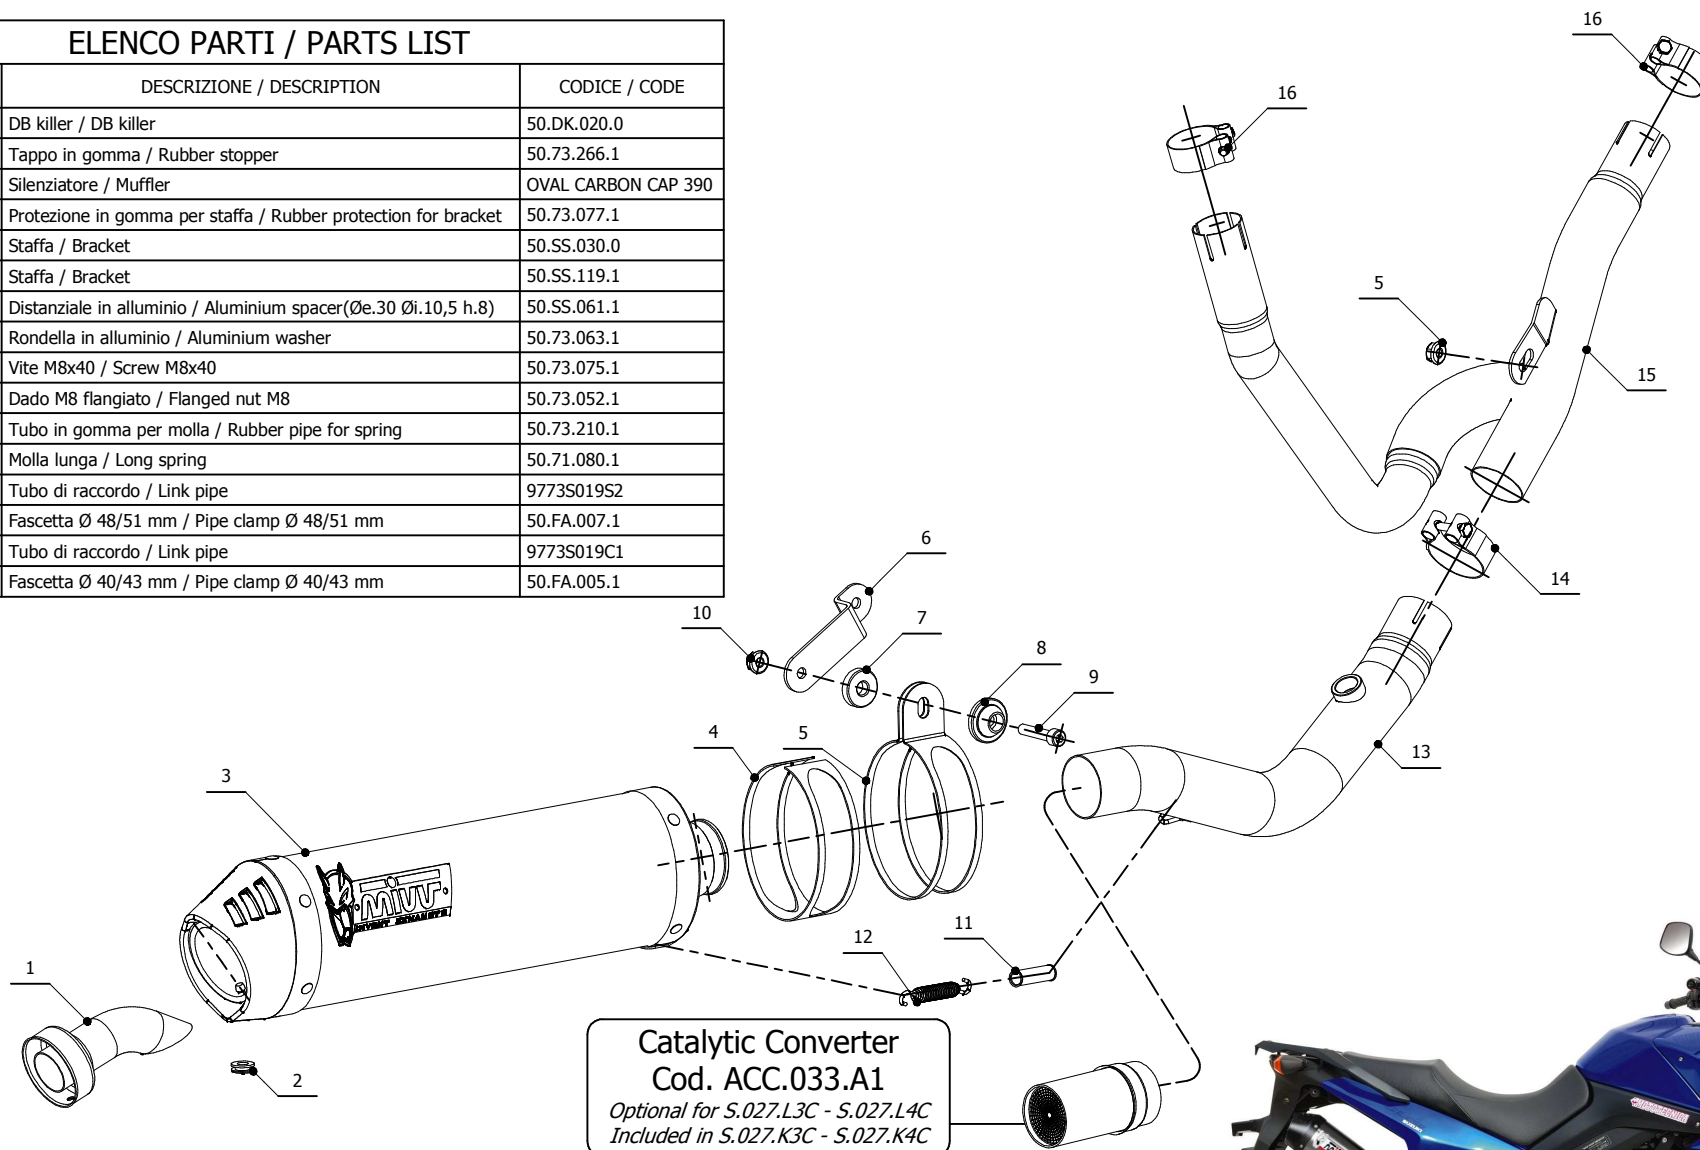

MODEL SUZUKI DL V-STROM 650

YEAR 2007 - 2011

LINE SLIP ON

MUFFLER OVAL CARBON CAP

SCHEMATIC

ELENCO PARTI / PARTS LIST

#	QTÀ / QTY	DESCRIZIONE / DESCRIPTION	CODICE / CODE
1	1	DB killer / DB killer	50.DK.020.0
2	1	Tappo in gomma / Rubber stopper	50.73.266.1
3	1	Silenziatore / Muffler	OVAL CARBON CAP 390
4	1	Protezione in gomma per staffa / Rubber protection for bracket	50.73.077.1
5	1	Staffa / Bracket	50.SS.030.0
6	1	Staffa / Bracket	50.SS.119.1
7	1	Distanziale in alluminio / Aluminium spacer(Øe.30 Øi.10,5 h.8)	50.SS.061.1
8	1	Rondella in alluminio / Aluminium washer	50.73.063.1
9	1	Vite M8x40 / Screw M8x40	50.73.075.1
10	2	Dado M8 flangiato / Flanged nut M8	50.73.052.1
11	1	Tubo in gomma per molla / Rubber pipe for spring	50.73.210.1
12	1	Molla lunga / Long spring	50.71.080.1
13	1	Tubo di raccordo / Link pipe	9773S019S2
14	1	Fascetta Ø 48/51 mm / Pipe clamp Ø 48/51 mm	50.FA.007.1
15	1	Tubo di raccordo / Link pipe	9773S019C1
16	2	Fascetta Ø 40/43 mm / Pipe clamp Ø 40/43 mm	50.FA.005.1

APPLICAZIONI / APPLICATIONS

CODICE / CODE	SILENZIATORE / MUFFLER	TUBO / PIPE	FASCETTA / CLAMP	NOTE
S.027.L3C	CARBONIO (COPPA CARBONIO) / CARBON (CARBON CAP)	INOX / ST. STEEL	INOX / ST. STEEL	CATALYTIC CONVERTER NOT INCLUDED
S.027.L4C	TITANIO (COPPA CARBONIO) / TITANIUM (CARBON CAP)	INOX / ST. STEEL	INOX / ST. STEEL	CATALYTIC CONVERTER NOT INCLUDED
S.027.K3C	CARBONIO (COPPA CARBONIO) / CARBON (CARBON CAP)	INOX / ST. STEEL	INOX / ST. STEEL	CATALYTIC CONVERTER INCLUDED
S.027.K4C	TITANIO (COPPA CARBONIO) / TITANIUM (CARBON CAP)	INOX / ST. STEEL	INOX / ST. STEEL	CATALYTIC CONVERTER INCLUDED