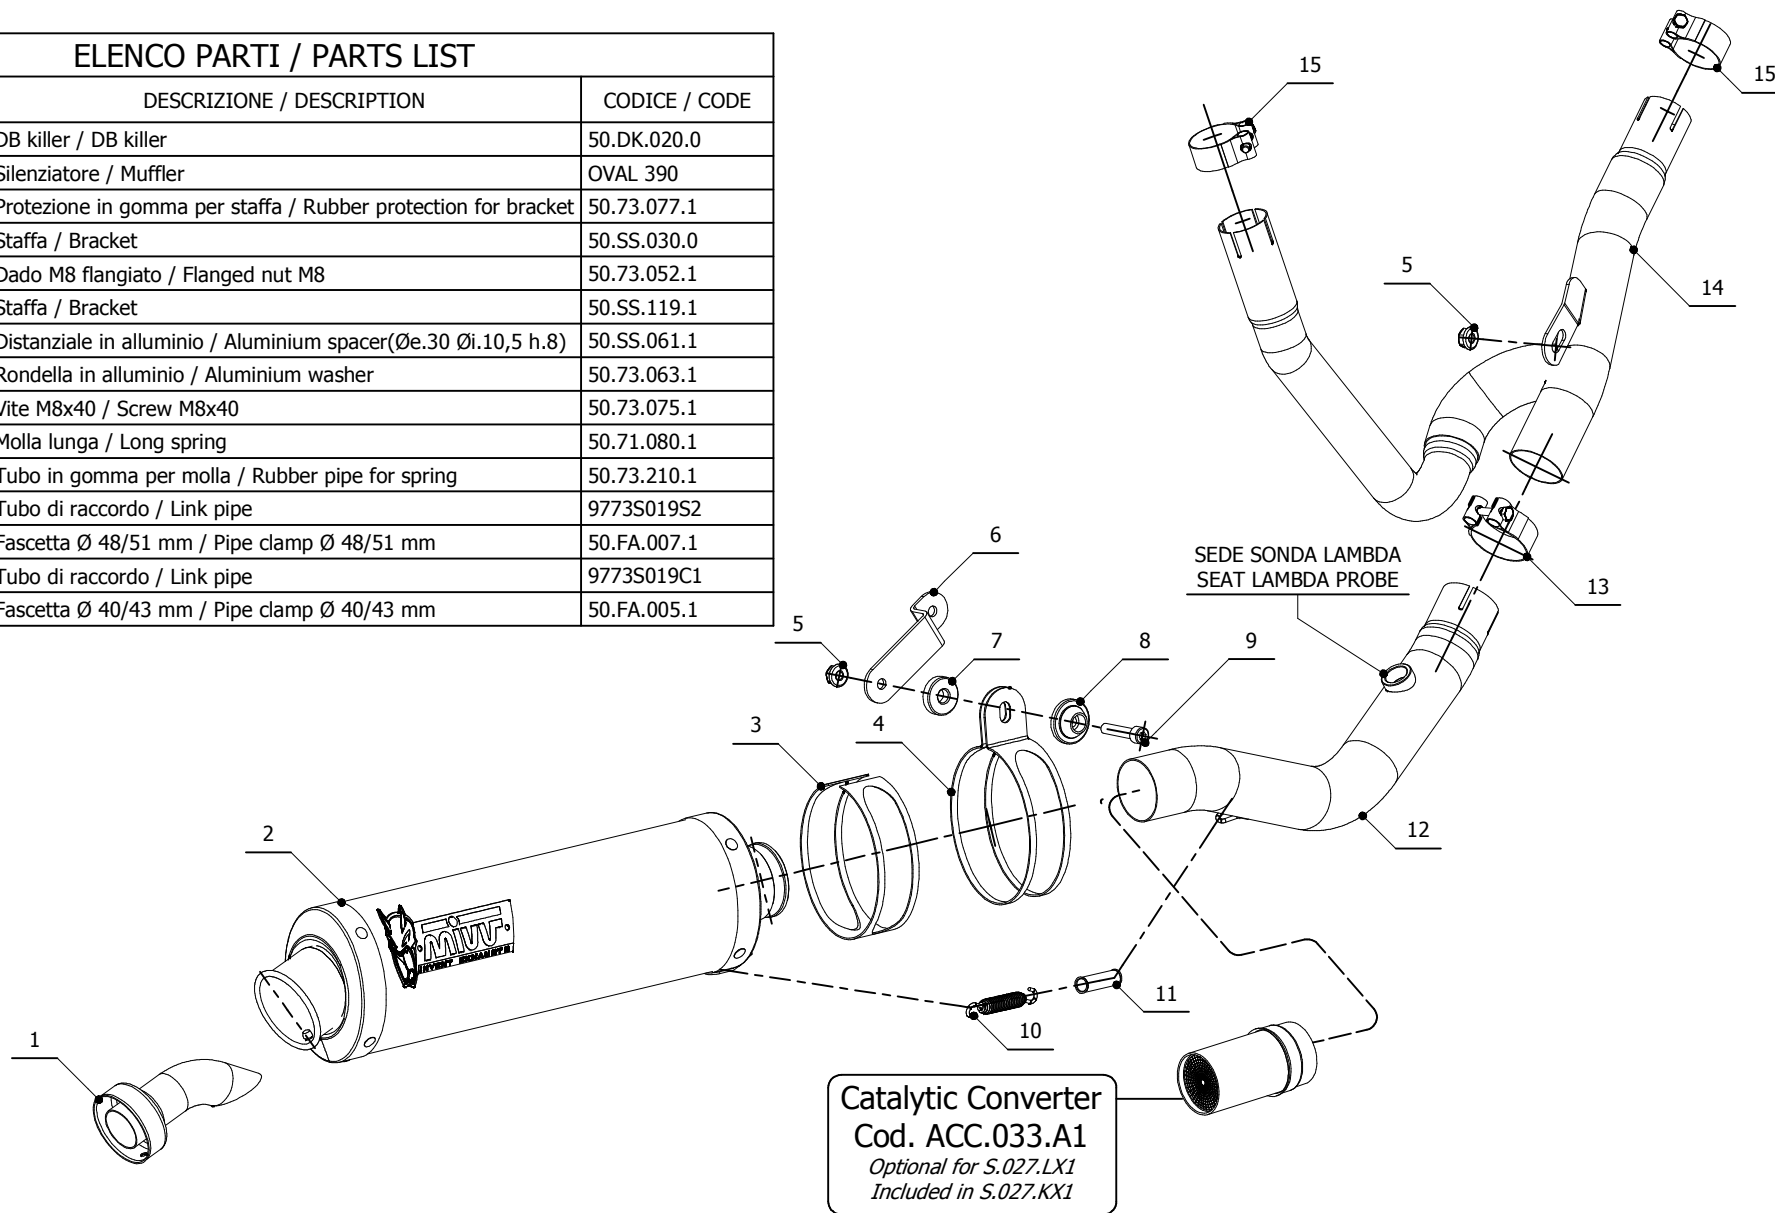

MODEL SUZUKI DL V-STROM 650

YEAR 2007 - 2011

LINE SLIP ON

MUFFLER OVAL

SCHEMATIC

ELENCO PARTI / PARTS LIST

#	QTÀ / QTY	DESCRIZIONE / DESCRIPTION	CODICE / CODE
1	1	DB killer / DB killer	50.DK.020.0
2	1	Silenziatore / Muffler	OVAL 390
3	1	Protezione in gomma per staffa / Rubber protection for bracket	50.73.077.1
4	1	Staffa / Bracket	50.SS.030.0
5	2	Dado M8 flangiato / Flanged nut M8	50.73.052.1
6	1	Staffa / Bracket	50.SS.119.1
7	1	Distanziale in alluminio / Aluminium spacer(Øe.30 Øi.10,5 h.8)	50.SS.061.1
8	1	Rondella in alluminio / Aluminium washer	50.73.063.1
9	1	Vite M8x40 / Screw M8x40	50.73.075.1
10	1	Molla lunga / Long spring	50.71.080.1
11	1	Tubo in gomma per molla / Rubber pipe for spring	50.73.210.1
12	1	Tubo di raccordo / Link pipe	9773S019S2
13	1	Fascetta Ø 48/51 mm / Pipe clamp Ø 48/51 mm	50.FA.007.1
14	1	Tubo di raccordo / Link pipe	9773S019C1
15	2	Fascetta Ø 40/43 mm / Pipe clamp Ø 40/43 mm	50.FA.005.1

APPLICAZIONI / APPLICATIONS

CODICE / CODE	TUBO / PIPE	SILENZIATORE / MUFFLER	FASCETTA / CLAMP	NOTE
S.027.LX1	INOX / ST. STEEL	INOX / ST. STEEL	INOX / ST. STEEL	CATALYTIC CONVERTER NOT INCLUDED
S.027.KX1	INOX / ST. STEEL	INOX / ST. STEEL	INOX / ST. STEEL	CATALYTIC CONVERTER INCLUDED