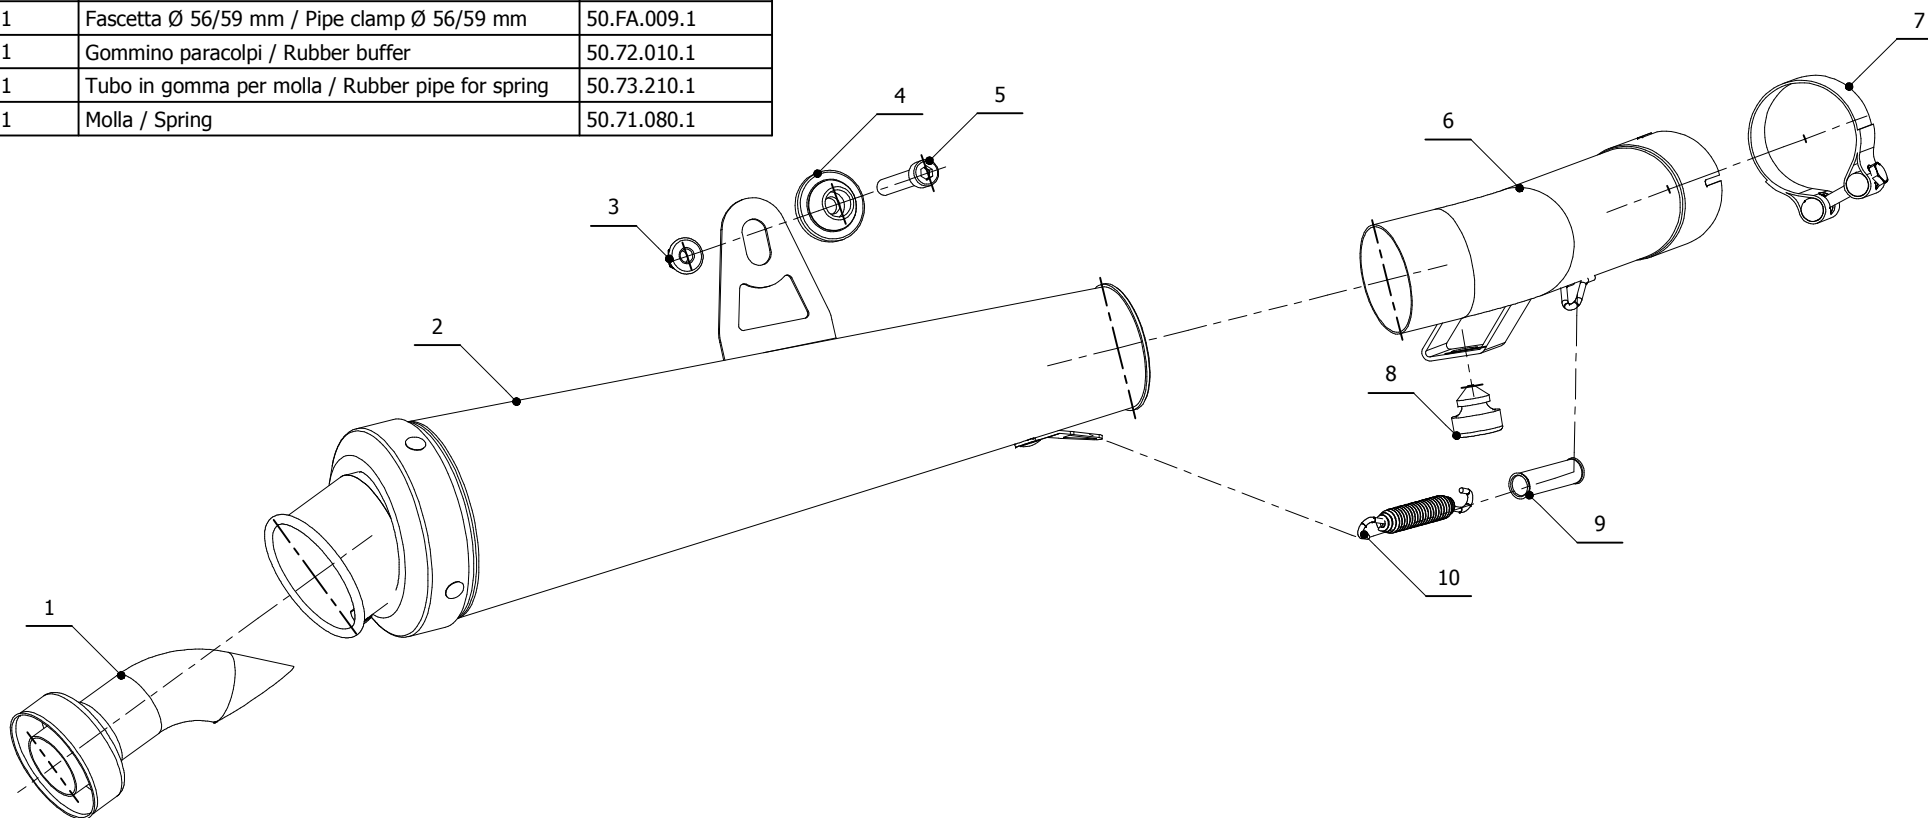

MODEL SUZUKI GSF 650 BANDIT
SUZUKI GSX 650 F

YEAR 2007-->
2008-->

LINE SPORT

MUFFLER X-CONE

SCHEMATIC

ELENCO PARTI / PARTS LIST

#	QTÀ / QTY	DESCRIZIONE / DESCRIPTION	CODICE / CODE
1	1	DB killer / DB killer	50.DK.020.0
2	1	Silenziatore / Muffler	X-cone
3	1	Dado 8 MA flangiato / Flanged nut 8 MA	50.73.052.1
4	1	Rondella in alluminio / Aluminium washer	50.73.063.1
5	1	Vite M8x50 / Screw M8x50	50.73.074.1
6	1	Tubo di raccordo / Link pipe	9773S029S2
7	1	Fascetta Ø 56/59 mm / Pipe clamp Ø 56/59 mm	50.FA.009.1
8	1	Gommino paracolpi / Rubber buffer	50.72.010.1
9	1	Tubo in gomma per molla / Rubber pipe for spring	50.73.210.1
10	1	Molla / Spring	50.71.080.1

APPLICAZIONI / APPLICATIONS

CODICE / CODE	TUBO / PIPE	SILENZIATORE / MUFFLER	FASCETTA / CLAMP
S.030.LC3	INOX / ST. STEEL	INOX / ST. STEEL	INOX / ST. STEEL