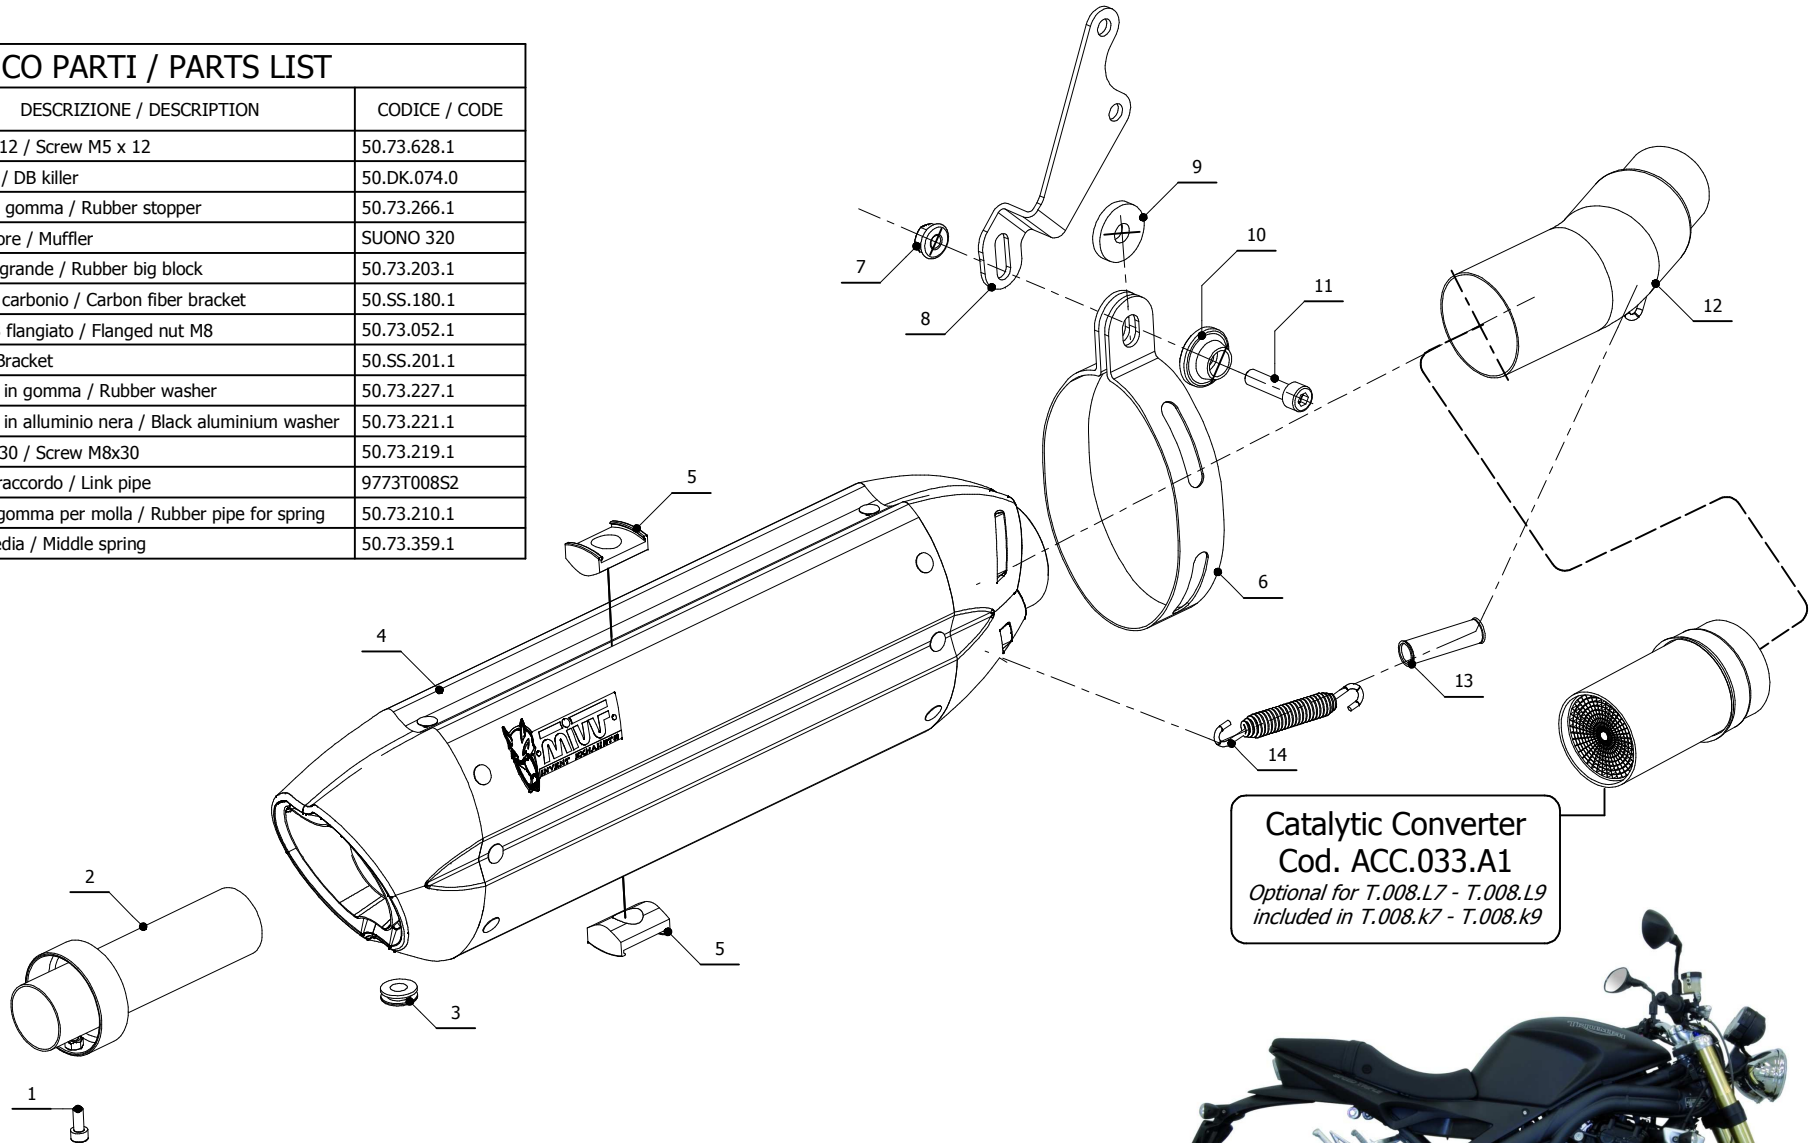

MODEL TRIUMPH SPEED TRIPLE

YEAR 2007 - 2010

LINE SLIP ON

MUFFLER SUONO

SCHEMATIC

ELENCO PARTI / PARTS LIST

#	QTÀ / QTY	DESCRIZIONE / DESCRIPTION	CODICE / CODE
1	1	Vite M5x12 / Screw M5 x 12	50.73.628.1
2	1	DB killer / DB killer	50.DK.074.0
3	1	Tappo in gomma / Rubber stopper	50.73.266.1
4	1	Silenziatore / Muffler	SUONO 320
5	2	Tassello grande / Rubber big block	50.73.203.1
6	1	Staffa in carbonio / Carbon fiber bracket	50.SS.180.1
7	1	Dado M8 flangiato / Flanged nut M8	50.73.052.1
8	1	Staffa / Bracket	50.SS.201.1
9	1	Rondella in gomma / Rubber washer	50.73.227.1
10	1	Rondella in alluminio nera / Black aluminium washer	50.73.221.1
11	1	Vite M8x30 / Screw M8x30	50.73.219.1
12	1	Tubo di raccordo / Link pipe	9773T008S2
13	1	Tubo in gomma per molla / Rubber pipe for spring	50.73.210.1
14	1	Molla media / Middle spring	50.73.359.1

Catalytic Converter
Cod. ACC.033.A1
Optional for T.008.L7 - T.008.L9
included in T.008.k7 - T.008.k9

APPLICAZIONI / APPLICATIONS

CODICE / CODE	SILENZIATORE / MUFFLER	TUBO / PIPE	FASCETTA / CLAMP	NOTE
T.008.L7 T.008.L9	INOX (COPPE CARBONIO) / ST. STEEL (CARBON CAPS) STEEL BLACK	INOX / ST. STEEL	CARBONIO / CARBON FIBER	CATALYTIC CONVERTER NOT INCLUDED
T.008.K7 T.008.K9	INOX (COPPE CARBONIO) / ST. STEEL (CARBON CAPS) STEEL BLACK	INOX / ST. STEEL	CARBONIO / CARBON FIBER	CATALYTIC CONVERTER INCLUDED