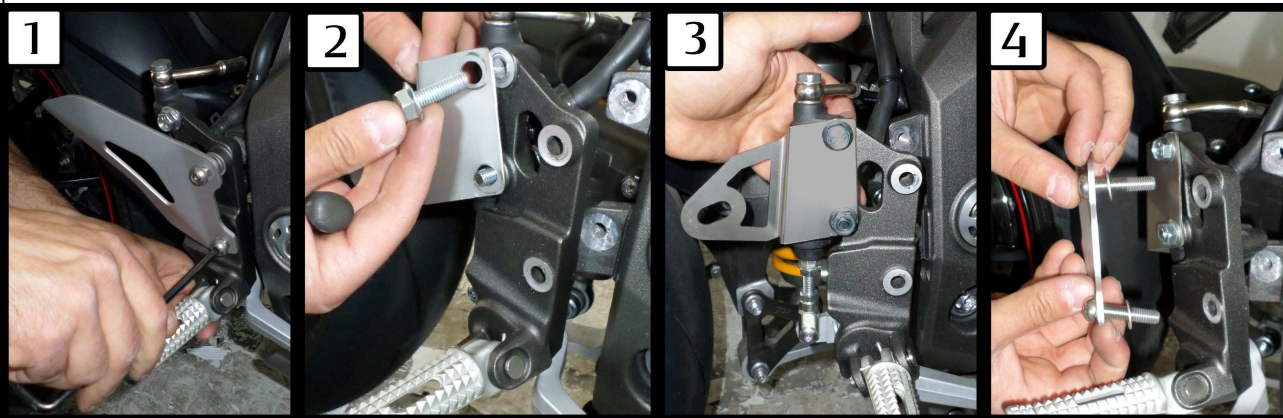

MODEL TRIUMPH SPEED TRIPLE

YEAR 2016 -->

LINE SLIP ON

MUFFLER SUONO

**SCHEMATIC**

**ELENCO PARTI / PARTS LIST**

#	QTÀ / QTY	DESCRIZIONE / DESCRIPTION	CODICE / CODE
1	1	Vite M5x12 / Screw M5 x 12	50.73.628.1
2	1	DB killer / DB killer	50.DK.075.0
3	1	Tappo in gomma / Rubber stopper	50.73.266.1
4	1	Silenziatore / Muffler	SUONO 270
5	2	Tassello grande / Rubber big block	50.73.203.1
6	1	Staffa in carbonio / Carbon fiber bracket	50.SS.180.1
7	1	Tubo di raccordo / Link pipe	9773T012S2
8	1	Fascetta Ø 44/47 mm / Pipe clamp Ø 44/47 mm	50.FA.006.1
9	1	Vite M8x30 / Screw M8x30	50.73.219.1
10	1	Rondella in alluminio nera / Black aluminium washer	50.73.221.1
11	1	Rondella in gomma / Rubber washer	50.73.227.1
12	2	Dado M8 flangiato / Flanged nut M8	50.73.393.1
13	1	Staffa / Bracket	50.SS.633.0
14	2	Vite M8x25 / Screw M8x25	50.73.599.1
15	1	Tubo in gomma per molla / Rubber pipe for spring	50.73.210.1
16	1	Molla media / Middle spring	50.73.359.1