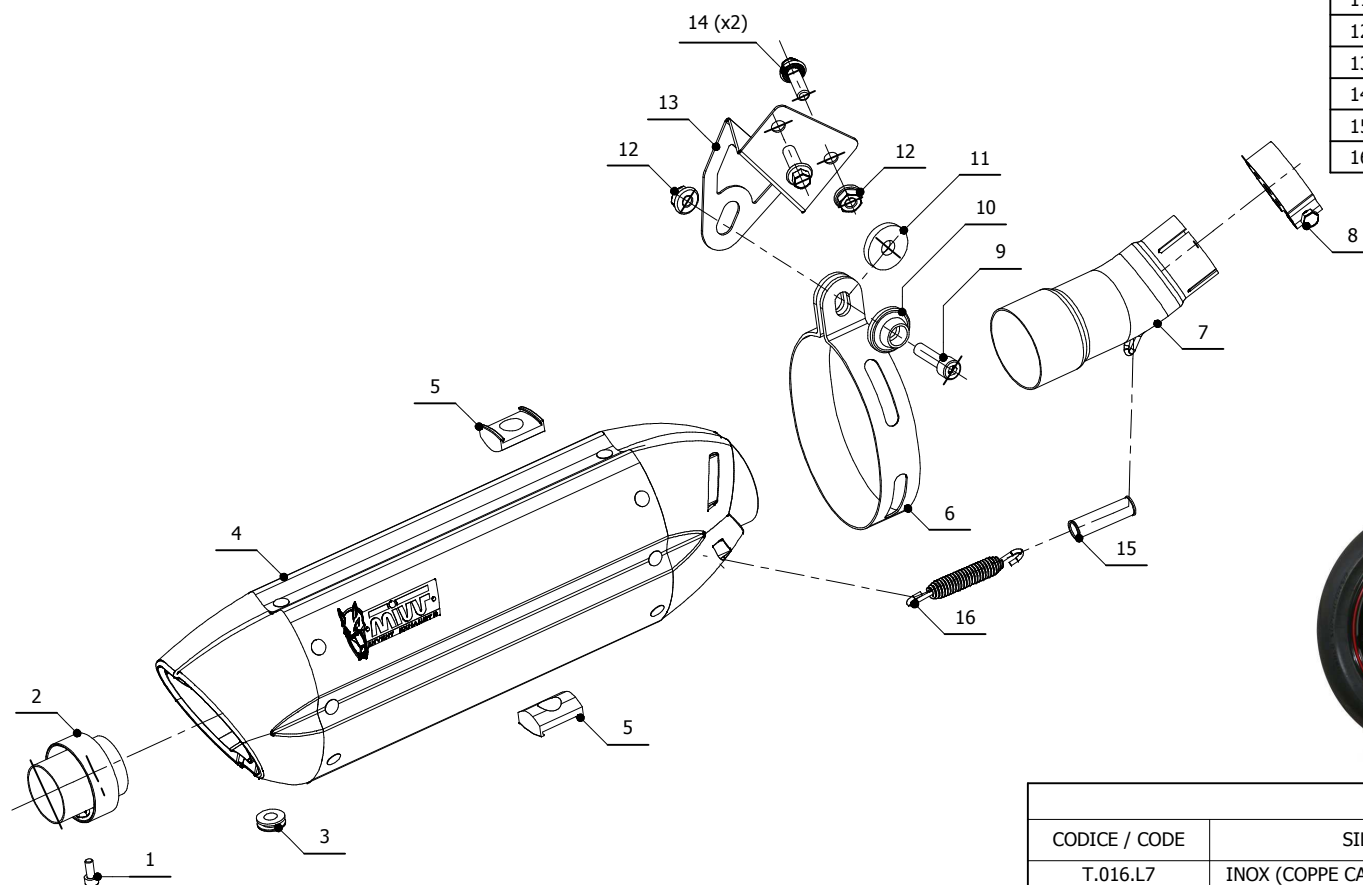

MODEL TRIUMPH SPEED TRIPLE

YEAR 2016 -->

LINE SLIP ON

MUFFLER SUONO

**SCHEMATIC**

**ELENCO PARTI / PARTS LIST**

#	QTÀ / QTY	DESCRIZIONE / DESCRIPTION	CODICE / CODE
1	1	Vite M5x12 / Screw M5 x 12	50.73.628.1
2	1	DB killer / DB killer	50.DK.075.0
3	1	Tappo in gomma / Rubber stopper	50.73.266.1
4	1	Silenziatore / Muffler	SUONO 270
5	2	Tassello grande / Rubber big block	50.73.203.1
6	1	Staffa in carbonio / Carbon fiber bracket	50.SS.180.1
7	1	Tubo di raccordo / Link pipe	9773T012S2
8	1	Fascetta Ø 44/47 mm / Pipe clamp Ø 44/47 mm	50.FA.006.1
9	1	Vite M8x30 / Screw M8x30	50.73.219.1
10	1	Rondella in alluminio nera / Black aluminium washer	50.73.221.1
11	1	Rondella in gomma / Rubber washer	50.73.227.1
12	2	Dado M8 flangiato / Flanged nut M8	50.73.393.1
13	1	Staffa / Bracket	50.SS.633.0
14	2	Vite M8x25 / Screw M8x25	50.73.599.1
15	1	Tubo in gomma per molla / Rubber pipe for spring	50.73.210.1
16	1	Molla media / Middle spring	50.73.359.1

**APPLICAZIONI / APPLICATIONS**

CODICE / CODE	SILENZIATORE / MUFFLER	TUBO / PIPE	FASCETTA / CLAMP
T.016.L7	INOX (COPPE CARBONIO) / ST. STEEL (CARBON CAPS)	INOX / ST. STEEL	CARBONIO / CARBON FIBER
T.016.L9	STEEL BLACK		