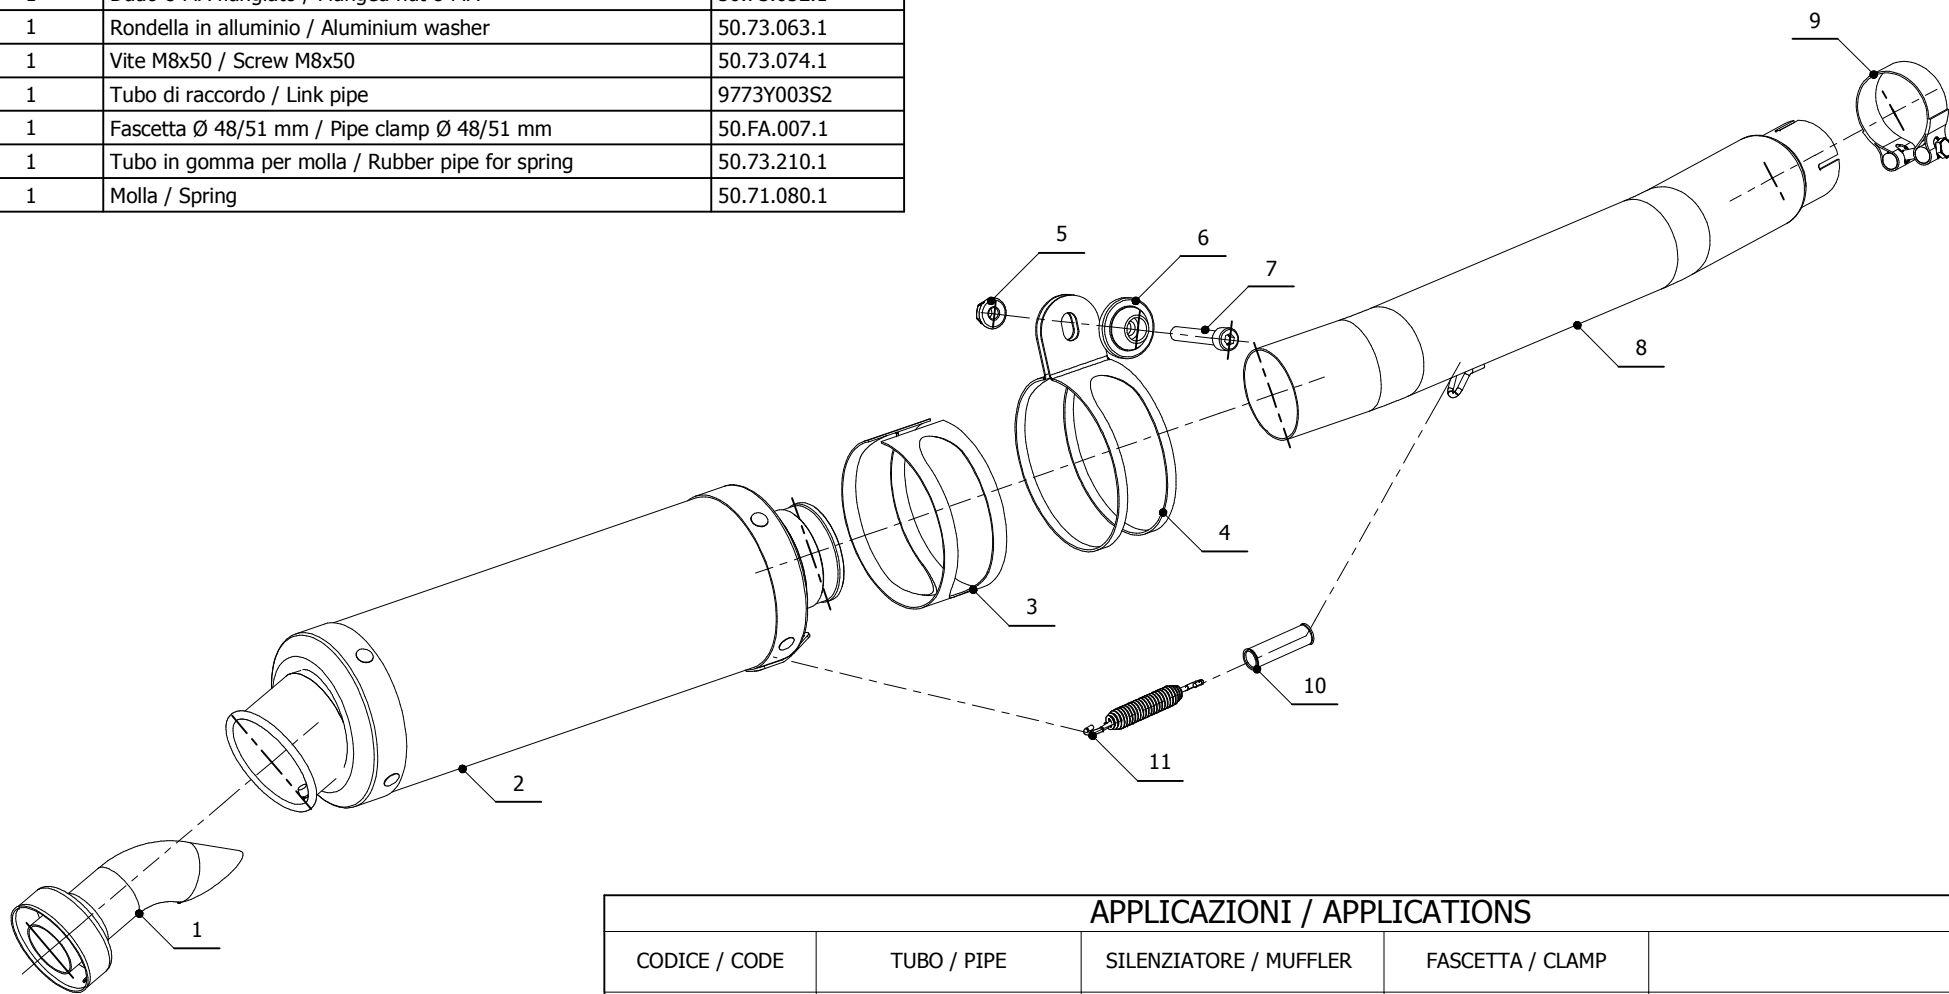

MODEL YAMAHA YZF 600 R6

YEAR 1999-2002

LINE SPORT

MUFFLER GP

SCHEMATIC

ELENCO PARTI / PARTS LIST

#	QTÀ / QTY	DESCRIZIONE / DESCRIPTION	CODICE / CODE
1	1	DB killer / DB killer	50.DK.020.0
2	1	Silenziatore / Muffler	GP
3	1	Protezione in gomma per staffa / Rubber protection for bracket	50.73.040.1
4	1	Staffa / Bracket	50.SS.001.0
5	1	Dado 8 MA flangiato / Flanged nut 8 MA	50.73.052.1
6	1	Rondella in alluminio / Aluminium washer	50.73.063.1
7	1	Vite M8x50 / Screw M8x50	50.73.074.1
8	1	Tubo di raccordo / Link pipe	9773Y003S2
9	1	Fascetta Ø 48/51 mm / Pipe clamp Ø 48/51 mm	50.FA.007.1
10	1	Tubo in gomma per molla / Rubber pipe for spring	50.73.210.1
11	1	Molla / Spring	50.71.080.1

APPLICAZIONI / APPLICATIONS

CODICE / CODE	TUBO / PIPE	SILENZIATORE / MUFFLER	FASCETTA / CLAMP
Y.003.L2S	INOX / ST. STEEL	CARBONIO / CARBON FIBER	INOX / ST. STEEL
Y.003.L6S	INOX / ST. STEEL	TITANIO / TITANIUM	INOX / ST. STEEL