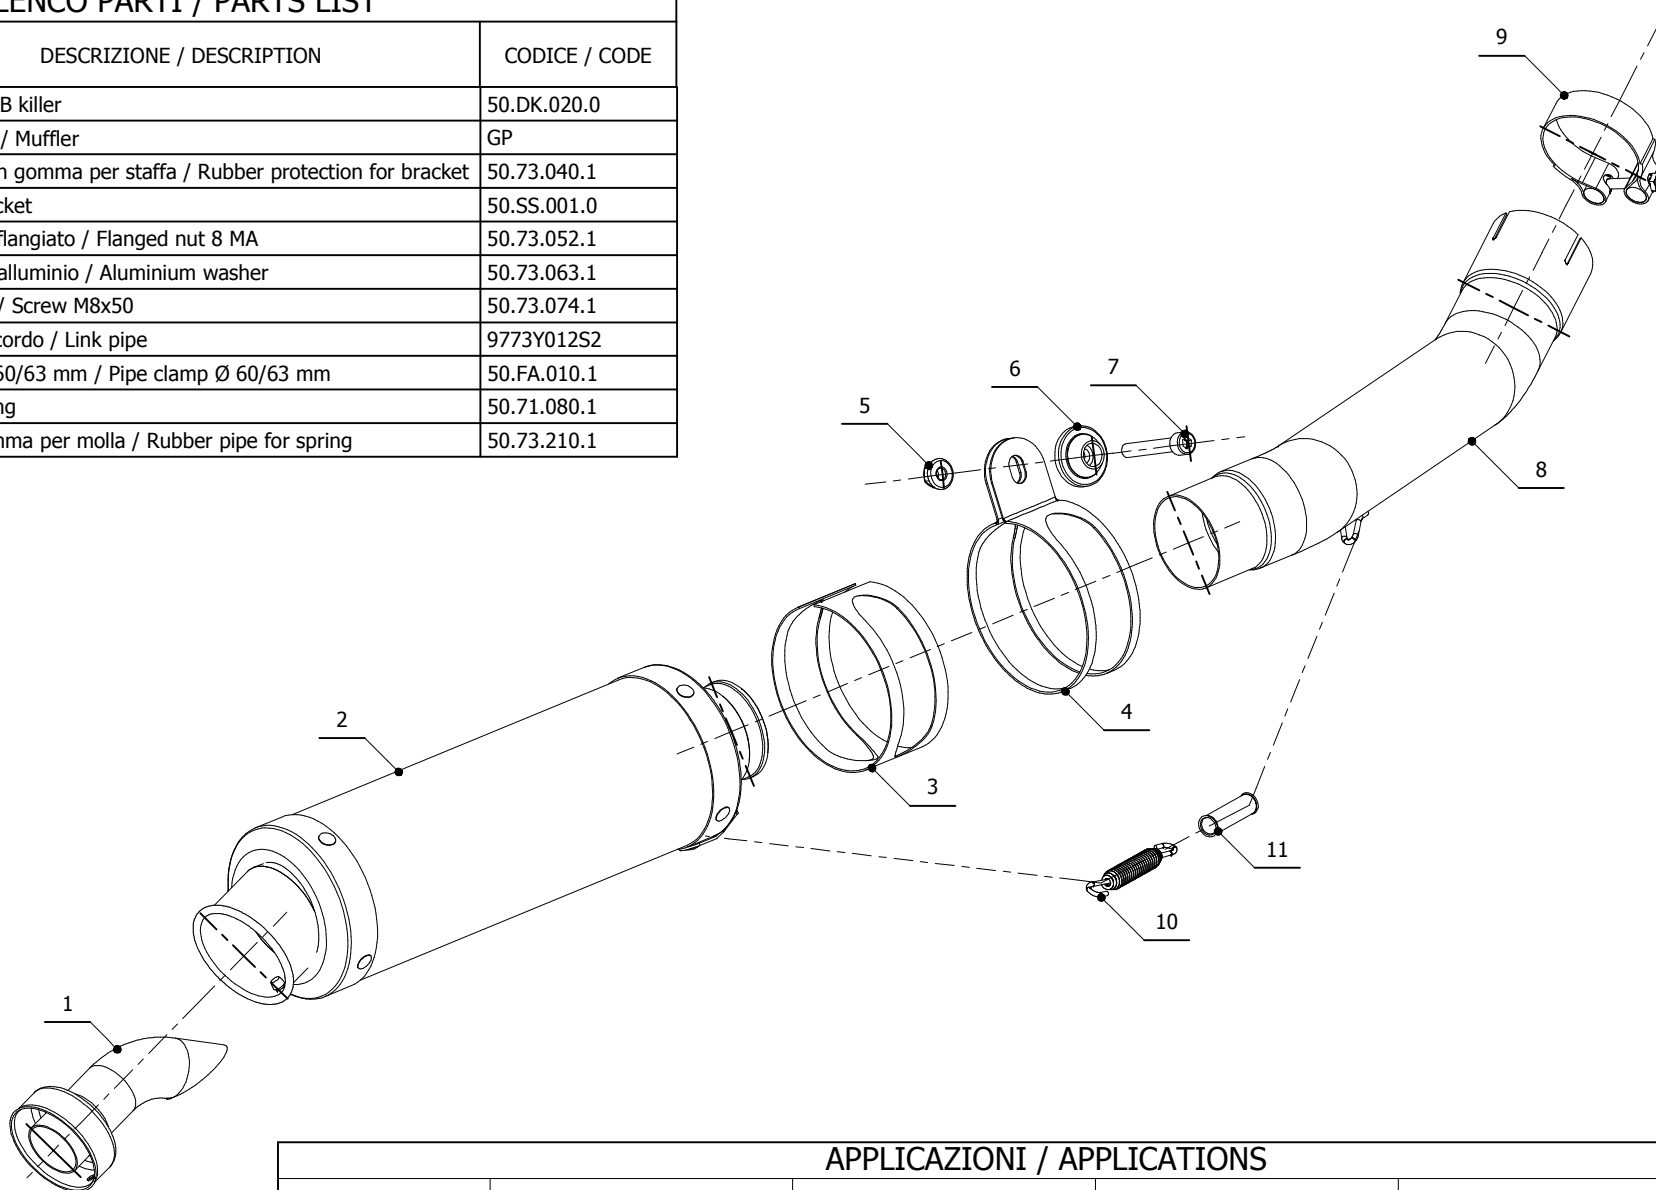

MODEL YAMAHA YZF R1

YEAR 2002-2003

LINE SPORT

MUFFLER GP

SCHEMATIC

ELENCO PARTI / PARTS LIST

#	QTÀ / QTY	DESCRIZIONE / DESCRIPTION	CODICE / CODE
1	1	DB killer / DB killer	50.DK.020.0
2	1	Silenziatore / Muffler	GP
3	1	Protezione in gomma per staffa / Rubber protection for bracket	50.73.040.1
4	1	Staffa / Bracket	50.SS.001.0
5	1	Dado 8 MA flangiato / Flanged nut 8 MA	50.73.052.1
6	1	Rondella in alluminio / Aluminium washer	50.73.063.1
7	1	Vite M8x50 / Screw M8x50	50.73.074.1
8	1	Tubo di raccordo / Link pipe	9773Y012S2
9	1	Fascetta Ø 60/63 mm / Pipe clamp Ø 60/63 mm	50.FA.010.1
10	1	Molla / Spring	50.71.080.1
11	1	Tubo in gomma per molla / Rubber pipe for spring	50.73.210.1

APPLICAZIONI / APPLICATIONS

CODICE / CODE	TUBO / PIPE	SILENZIATORE / MUFFLER	FASCETTA / CLAMP
Y.012.L2S	INOX / ST. STEEL	CARBONIO / CARBON FIBER	INOX / ST. STEEL
Y.012.L6S	INOX / ST. STEEL	TITANIO / TITANIUM	INOX / ST. STEEL