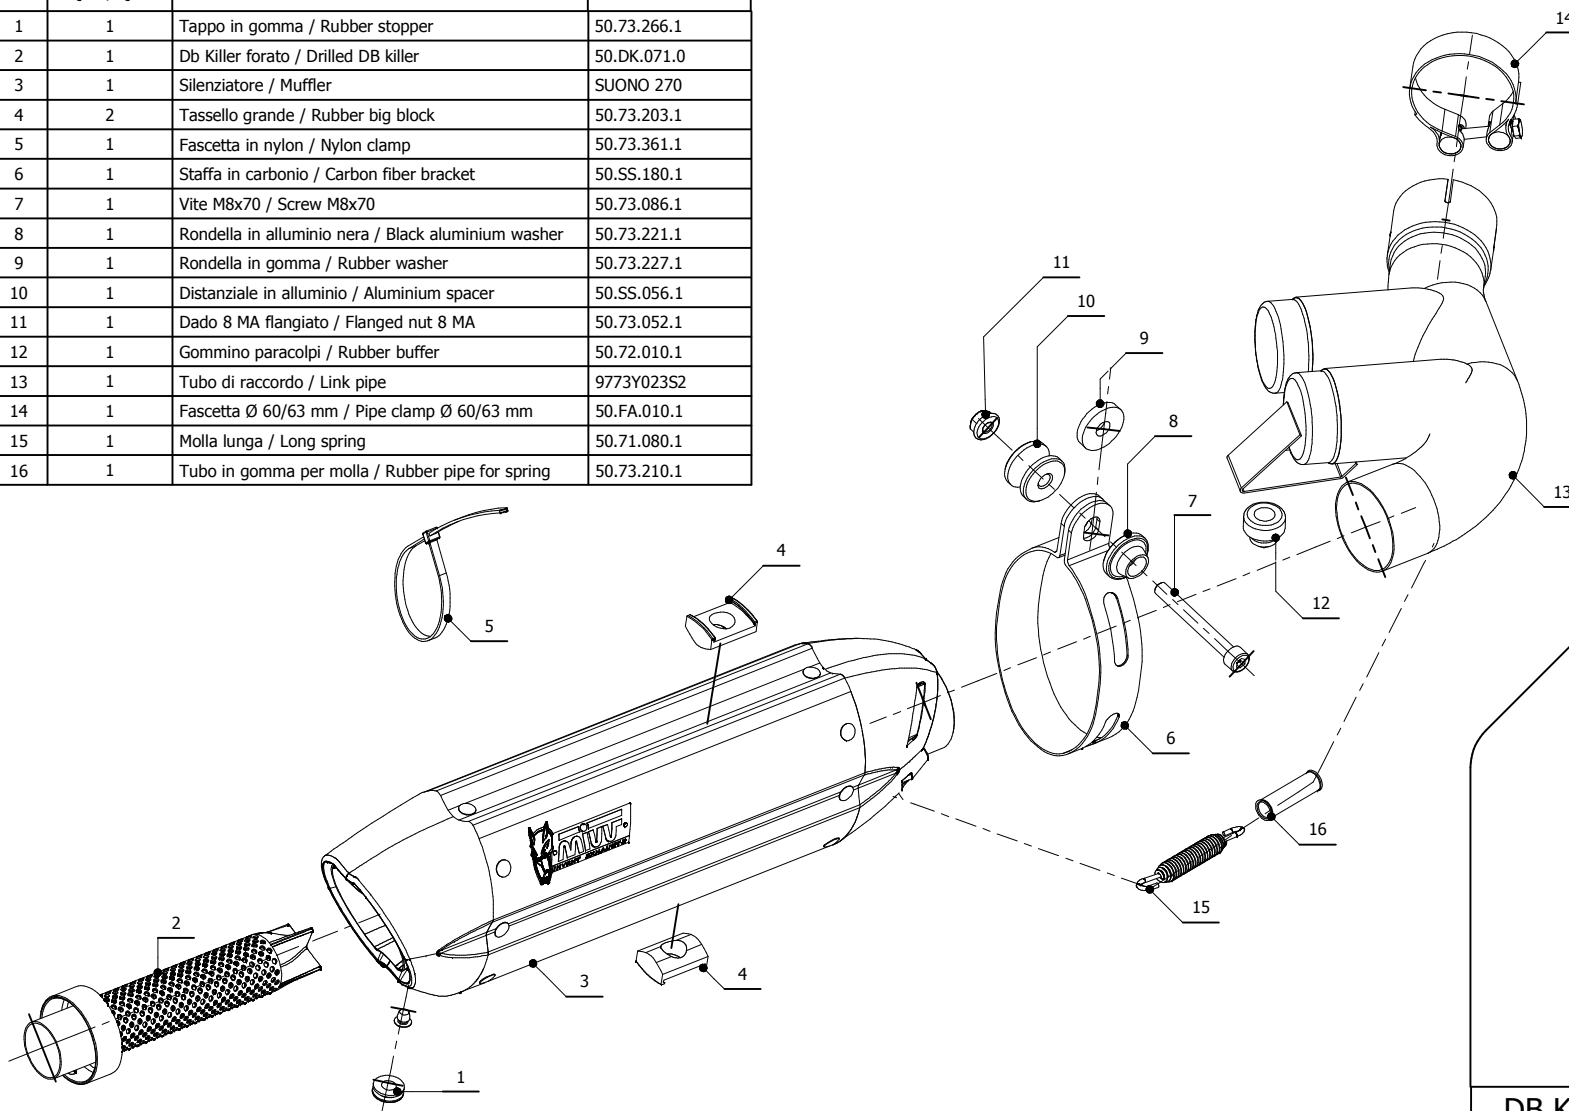

MODEL YAMAHA FZ1 / FZ1 FAZER

YEAR 2006-->

LINE SPORT

MUFFLER SUONO

SCHEMATIC

ELENCO PARTI / PARTS LIST

#	QTÀ / QTY	DESCRIZIONE / DESCRIPTION	CODICE / CODE
1	1	Tappo in gomma / Rubber stopper	50.73.266.1
2	1	Db Killer forato / Drilled DB killer	50.DK.071.0
3	1	Silenziatore / Muffler	SUONO 270
4	2	Tassello grande / Rubber big block	50.73.203.1
5	1	Fascetta in nylon / Nylon clamp	50.73.361.1
6	1	Staffa in carbonio / Carbon fiber bracket	50.SS.180.1
7	1	Vite M8x70 / Screw M8x70	50.73.086.1
8	1	Rondella in alluminio nera / Black aluminium washer	50.73.221.1
9	1	Rondella in gomma / Rubber washer	50.73.227.1
10	1	Distanziale in alluminio / Aluminium spacer	50.SS.056.1
11	1	Dado 8 MA flangiato / Flanged nut 8 MA	50.73.052.1
12	1	Gommino paracolpi / Rubber buffer	50.72.010.1
13	1	Tubo di raccordo / Link pipe	9773Y023S2
14	1	Fascetta Ø 60/63 mm / Pipe clamp Ø 60/63 mm	50.FA.010.1
15	1	Molla lunga / Long spring	50.71.080.1
16	1	Tubo in gomma per molla / Rubber pipe for spring	50.73.210.1

DB KILLER VERS. L8 / L8 VERS. DB KILLER

#	QTÀ / QTY	DESCRIZIONE / DESCRIPTION	CODICE / CODE
1	1	Db Killer forato / Drilled DB killer	50.DK.038.0
2	1	Vite M5 x 8 / Screw M5 x 8	50.73.233.1
3	1	Tappo in gomma / Rubber stopper	50.73.266.1

APPLICAZIONI / APPLICATIONS

CODICE / CODE	TUBO / PIPE	SILENZIATORE / MUFFLER	FASCETTA / CLAMP
Y.023.L7.	INOX / ST. STEEL	INOX (COPPE CARBONIO) / ST. STEEL (CARBON CAPS)	CARBONIO / CARBON FIBER
Y.023.L8	TITANIUM	TITANIO (COPPE CARBONIO) / TITANIUM (CARBON CAPS)	CARBONIO / CARBON FIBER