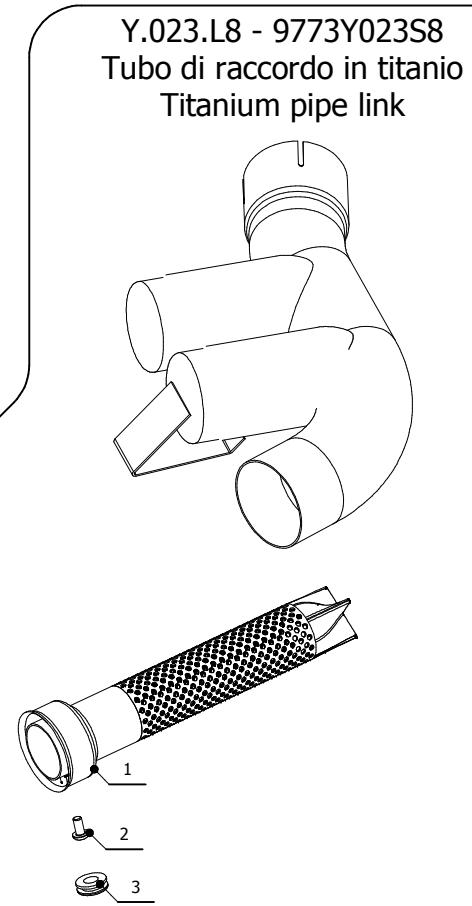

MODEL YAMAHA FZ1 / FZ1 FAZER

YEAR 2006-->

LINE SPORT

MUFFLER SUONO

SCHEMATIC

ELENCO PARTI / PARTS LIST

#	QTÀ / QTY	DESCRIZIONE / DESCRIPTION	CODICE / CODE
1	1	Tappo in gomma / Rubber stopper	50.73.266.1
2	1	Db Killer forato / Drilled DB killer	50.DK.071.0
3	1	Silenziatore / Muffler	SUONO 270
4	2	Tassello grande / Rubber big block	50.73.203.1
5	1	Fascetta in nylon / Nylon clamp	50.73.361.1
6	1	Staffa in carbonio / Carbon fiber bracket	50.SS.180.1
7	1	Vite M8x70 / Screw M8x70	50.73.086.1
8	1	Rondella in alluminio nera / Black aluminium washer	50.73.221.1
9	1	Rondella in gomma / Rubber washer	50.73.227.1
10	1	Distanziale in alluminio / Aluminium spacer	50.SS.056.1
11	1	Dado 8 MA flangiato / Flanged nut 8 MA	50.73.052.1
12	1	Gommino paracolpi / Rubber buffer	50.72.010.1
13	1	Tubo di raccordo / Link pipe	9773Y023S2
14	1	Fascetta Ø 60/63 mm / Pipe clamp Ø 60/63 mm	50.FA.010.1
15	1	Molla lunga / Long spring	50.71.080.1
16	1	Tubo in gomma per molla / Rubber pipe for spring	50.73.210.1

DB KILLER VERS. L8 / L8 VERS. DB KILLER

#	QTÀ / QTY	DESCRIZIONE / DESCRIPTION	CODICE / CODE
1	1	Db Killer forato / Drilled DB killer	50.DK.038.0
2	1	Vite M5 x 8 / Screw M5 x 8	50.73.233.1
3	1	Tappo in gomma / Rubber stopper	50.73.266.1