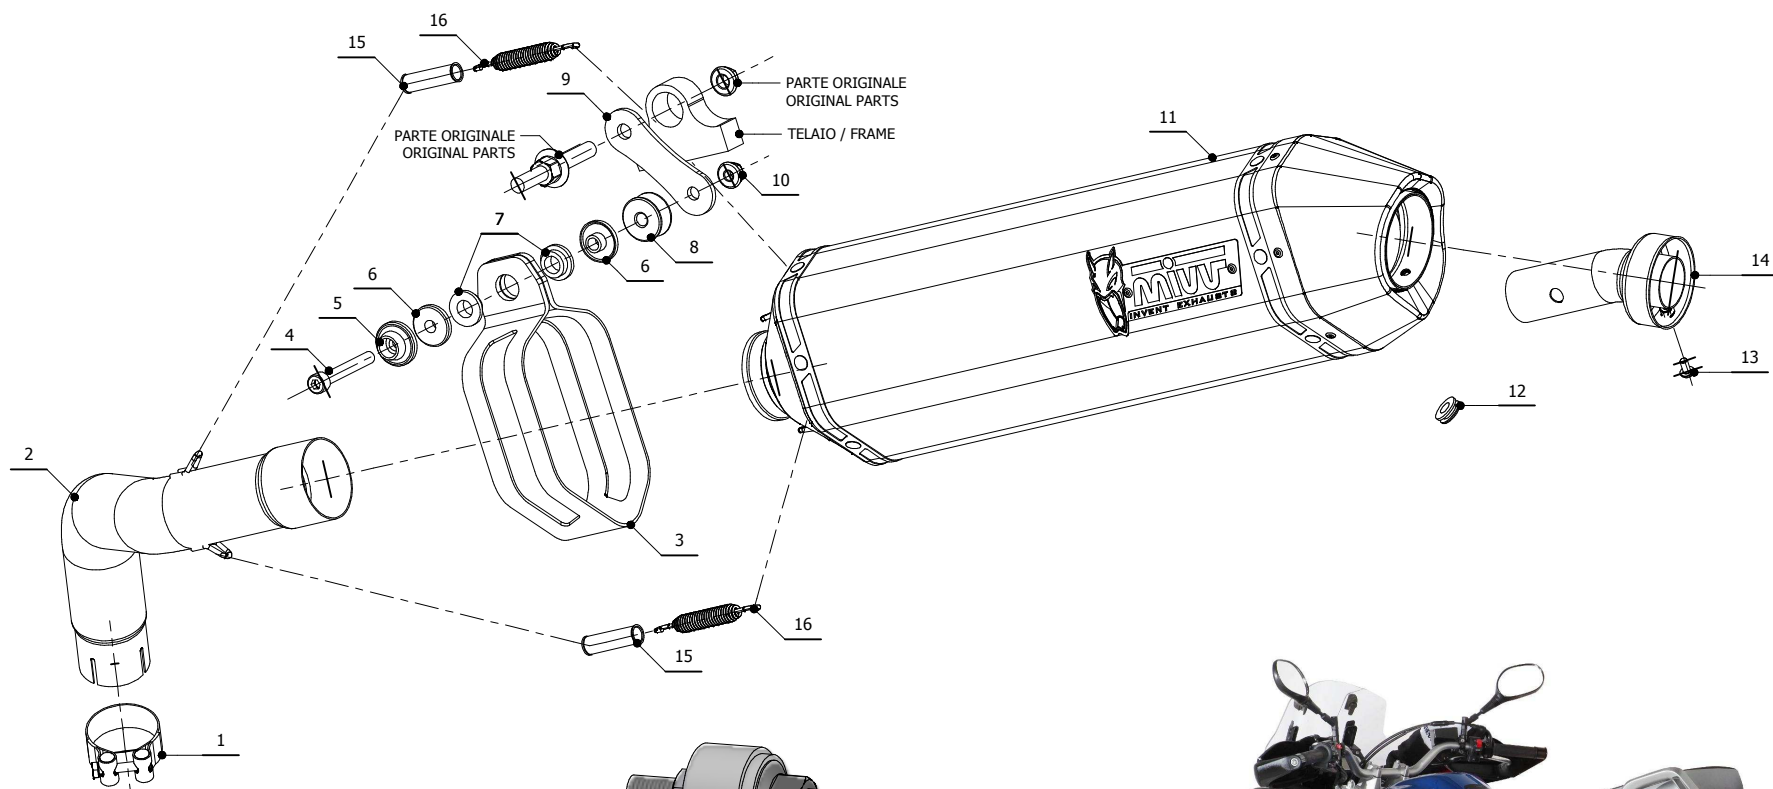

**MODEL** XT 1200 Z SUPERTENERE

**YEAR** 2010->

**LINE** SPORT

**MUFFLER** SPEED EDGE

**SCHEMATIC**

**ELENCO PARTI / PARTS LIST**

#	QTÀ / QTY	DESCRIZIONE / DESCRIPTION	CODICE / CODE
1	1	Fascetta Ø 48/51 mm / Pipe clamp Ø 48/51 mm	50.FA.007.1
2	1	Tubo di raccordo / Link pipe	9773Y034SHX
3	1	Staffa in carbonio / Carbon fiber bracket	50.SS.814.1
4	1	Vite M8x60 / Screw M8x60	50.73.078.1
5	1	Rondella in alluminio nera / Black aluminium washer	50.73.221.1
6	2	Boccola / Bush	50.73.381.1
7	2	Silentblock / Silentblock	50.73.380.1
8	1	Distanziale in alluminio / Aluminium spacer	50.SS.454.1
9	1	Staffa / Bracket	50.SS.890.0
10	1	Dado M8 flangiato / Flanged nut M8	50.73.393.1
11	1	Silenziatore / Muffler	SPEED EDGE 400
12	1	Tappo in gomma / Rubber stopper	50.73.266.1
13	1	Vite M5 x 8 / Screw M5 x 8	50.73.459.1
14	1	DB killer / DB killer	50.DK.068.0
15	2	Tubo in gomma per molla / Rubber pipe for spring	50.73.210.1
16	2	Molla media / Middle spring	50.73.359.1

**APPLICAZIONI / APPLICATIONS**

CODICE / CODE	TUBO / PIPE	SILENZIATORE / MUFFLER	FASCETTA / CLAMP
Y.034.LRX	INOX / ST. STEEL	INOX (COPPE CARBONIO) / ST. STEEL (CARBON CAPS)	CARBONIO / CARBON FIBER
Y.034.LRB	INOX / ST. STEEL	STEEL BLACK	CARBONIO / CARBON FIBER