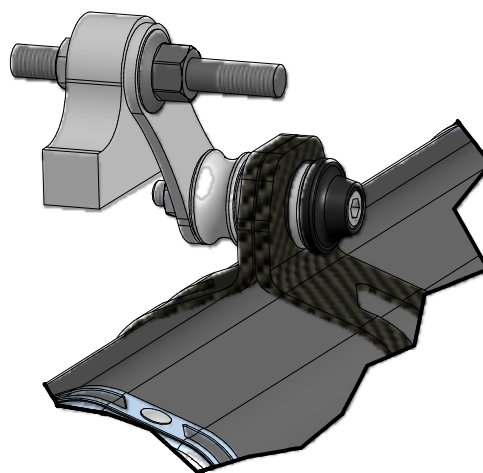

**MODEL** XT 1200 Z SUPERTENERE

**YEAR** 2010->

**LINE** SPORT

**MUFFLER** SPEED EDGE

**SCHEMATIC**

**ELENCO PARTI / PARTS LIST**

#	QTÀ / QTY	DESCRIZIONE / DESCRIPTION	CODICE / CODE
1	1	Fascetta Ø 48/51 mm / Pipe clamp Ø 48/51 mm	50.FA.007.1
2	1	Tubo di raccordo / Link pipe	9773Y034SHX
3	1	Staffa in carbonio / Carbon fiber bracket	50.SS.814.1
4	1	Vite M8x60 / Screw M8x60	50.73.078.1
5	1	Rondella in alluminio nera / Black aluminium washer	50.73.221.1
6	2	Boccola / Bush	50.73.381.1
7	2	Silentblock / Silentblock	50.73.380.1
8	1	Distanziale in alluminio / Aluminium spacer	50.SS.454.1
9	1	Staffa / Bracket	50.SS.890.0
10	1	Dado M8 flangiato / Flanged nut M8	50.73.393.1
11	1	Silenziatore / Muffler	SPEED EDGE 400
12	1	Tappo in gomma / Rubber stopper	50.73.266.1
13	1	Vite M5 x 8 / Screw M5 x 8	50.73.459.1
14	1	DB killer / DB killer	50.DK.068.0
15	2	Tubo in gomma per molla / Rubber pipe for spring	50.73.210.1
16	2	Molla media / Middle spring	50.73.359.1

**APPLICAZIONI / APPLICATIONS**

CODICE / CODE	TUBO / PIPE	SILENZIATORE / MUFFLER	FASCETTA / CLAMP
Y.034.LRX	INOX / ST. STEEL	INOX (COPPE CARBONIO) / ST. STEEL (CARBON CAPS)	CARBONIO / CARBON FIBER
Y.034.LRB	INOX / ST. STEEL	STEEL BLACK	CARBONIO / CARBON FIBER