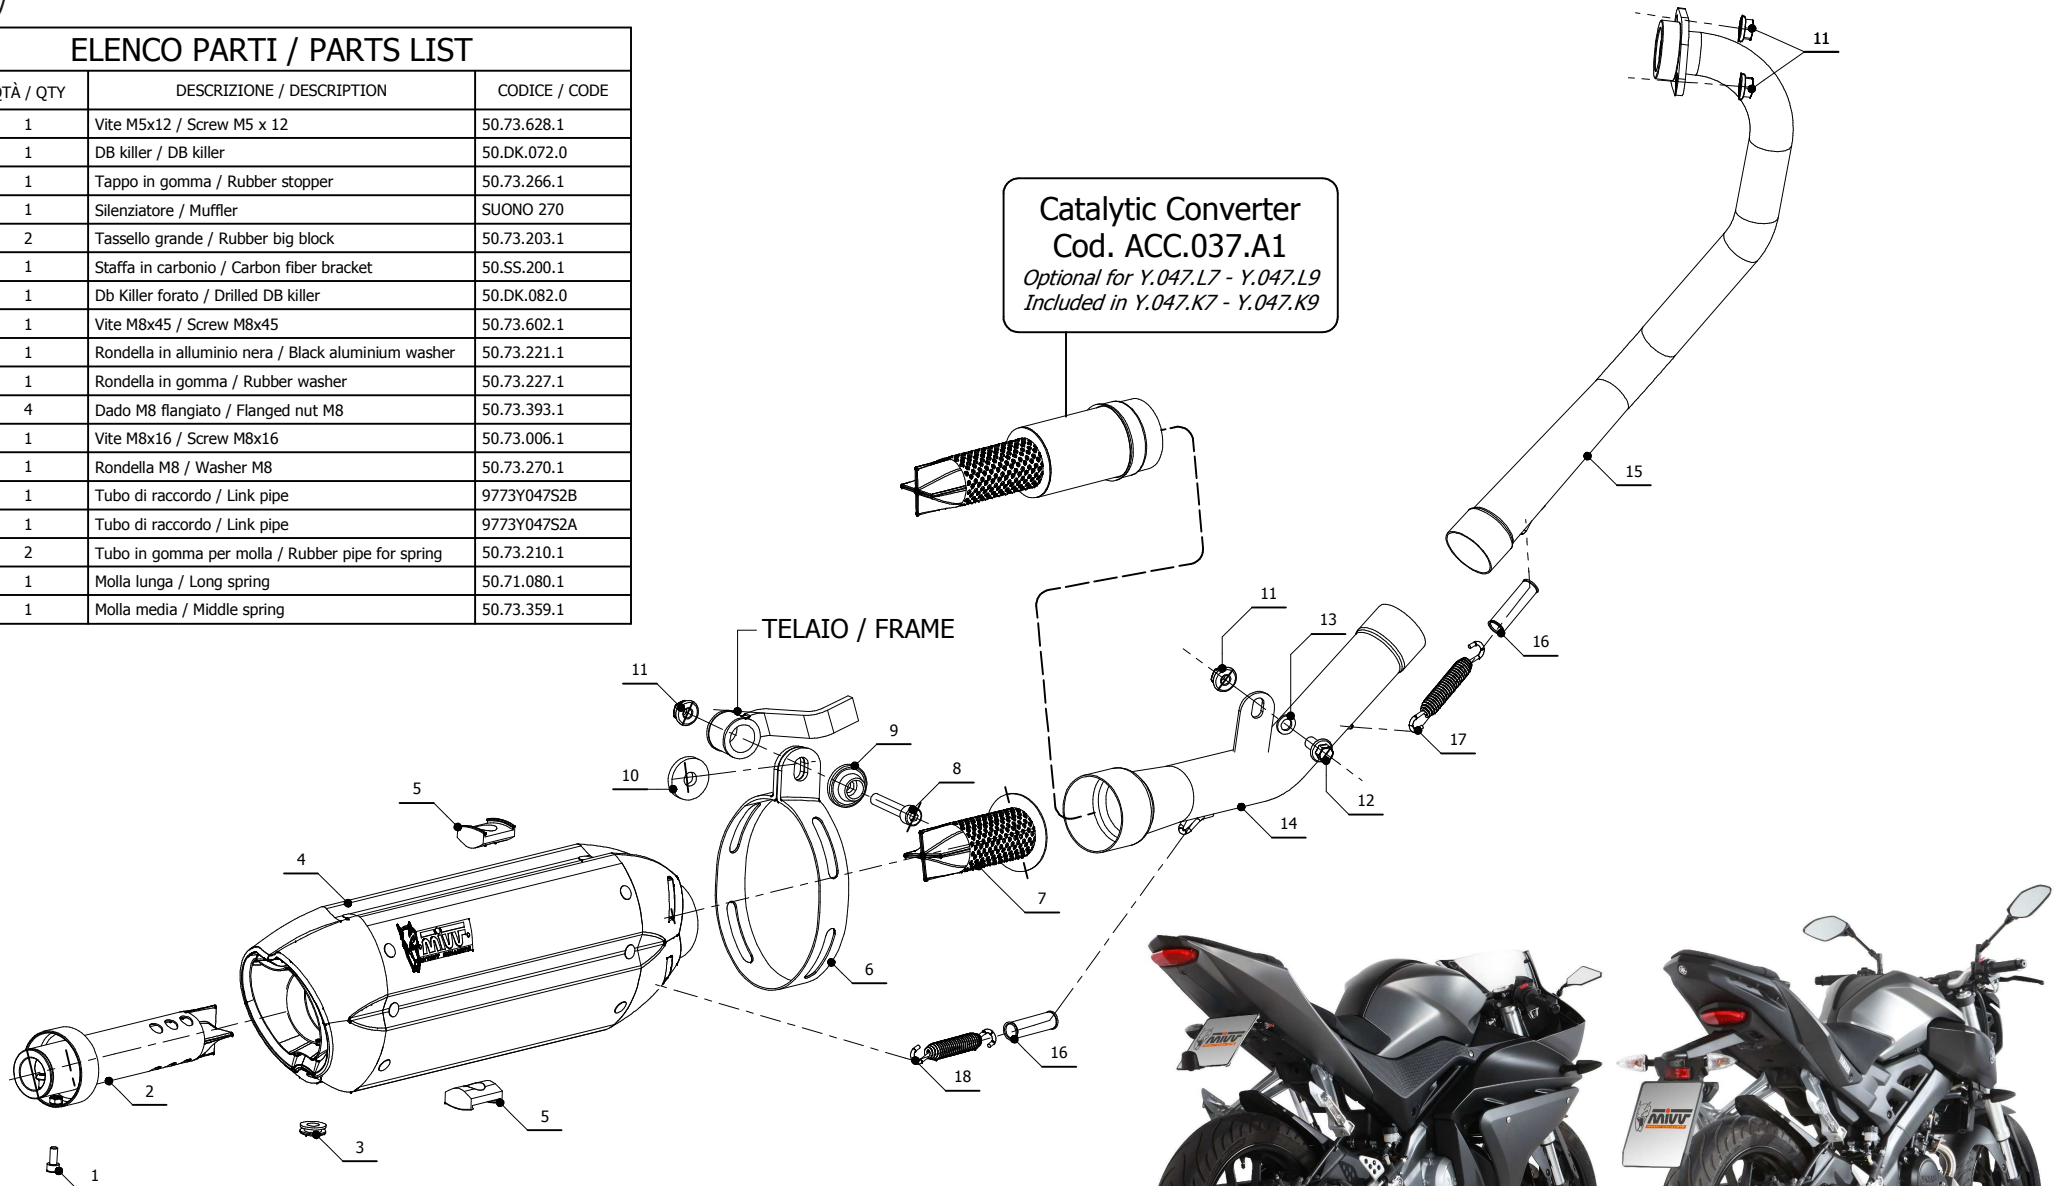

MODEL YAMAHA YZF R125
YAMAHA MT 125
LINE FULL SYSTEM

YEAR 2014-2016
2015-2016
MUFFLER SUONO

SCHEMATIC

ELENCO PARTI / PARTS LIST

#	QTÀ / QTY	DESCRIZIONE / DESCRIPTION	CODICE / CODE
1	1	Vite M5x12 / Screw M5 x 12	50.73.628.1
2	1	DB killer / DB killer	50.DK.072.0
3	1	Tappo in gomma / Rubber stopper	50.73.266.1
4	1	Silenziatore / Muffler	SUONO 270
5	2	Tassello grande / Rubber big block	50.73.203.1
6	1	Staffa in carbonio / Carbon fiber bracket	50.SS.200.1
7	1	Db Killer forato / Drilled DB killer	50.DK.082.0
8	1	Vite M8x45 / Screw M8x45	50.73.602.1
9	1	Rondella in alluminio nera / Black aluminium washer	50.73.221.1
10	1	Rondella in gomma / Rubber washer	50.73.227.1
11	4	Dado M8 flangiato / Flanged nut M8	50.73.393.1
12	1	Vite M8x16 / Screw M8x16	50.73.006.1
13	1	Rondella M8 / Washer M8	50.73.270.1
14	1	Tubo di raccordo / Link pipe	9773Y047S2B
15	1	Tubo di raccordo / Link pipe	9773Y047S2A
16	2	Tubo in gomma per molla / Rubber pipe for spring	50.73.210.1
17	1	Molla lunga / Long spring	50.71.080.1
18	1	Molla media / Middle spring	50.73.359.1

Catalytic Converter
Cod. ACC.037.A1

*Optional for Y.047.L7 - Y.047.L9
Included in Y.047.K7 - Y.047.K9*

APPLICAZIONI / APPLICATIONS

CODICE / CODE	TUBO / PIPE	SILENZIATORE / MUFFLER	FASCETTA / CLAMP	NOTE
Y.047.L7 Y.047.L9	INOX / ST. STEEL	INOX (COPPE CARBONIO) / ST. STEEL (CARBON CAPS) STEEL BLACK	CARBONIO / CARBON FIBER	CATALYTIC CONVERTER NOT INCLUDED
Y.047.K7 Y.047.K9	INOX / ST. STEEL	INOX (COPPE CARBONIO) / ST. STEEL (CARBON CAPS) STEEL BLACK	CARBONIO / CARBON FIBER	CATALYTIC CONVERTER INCLUDED