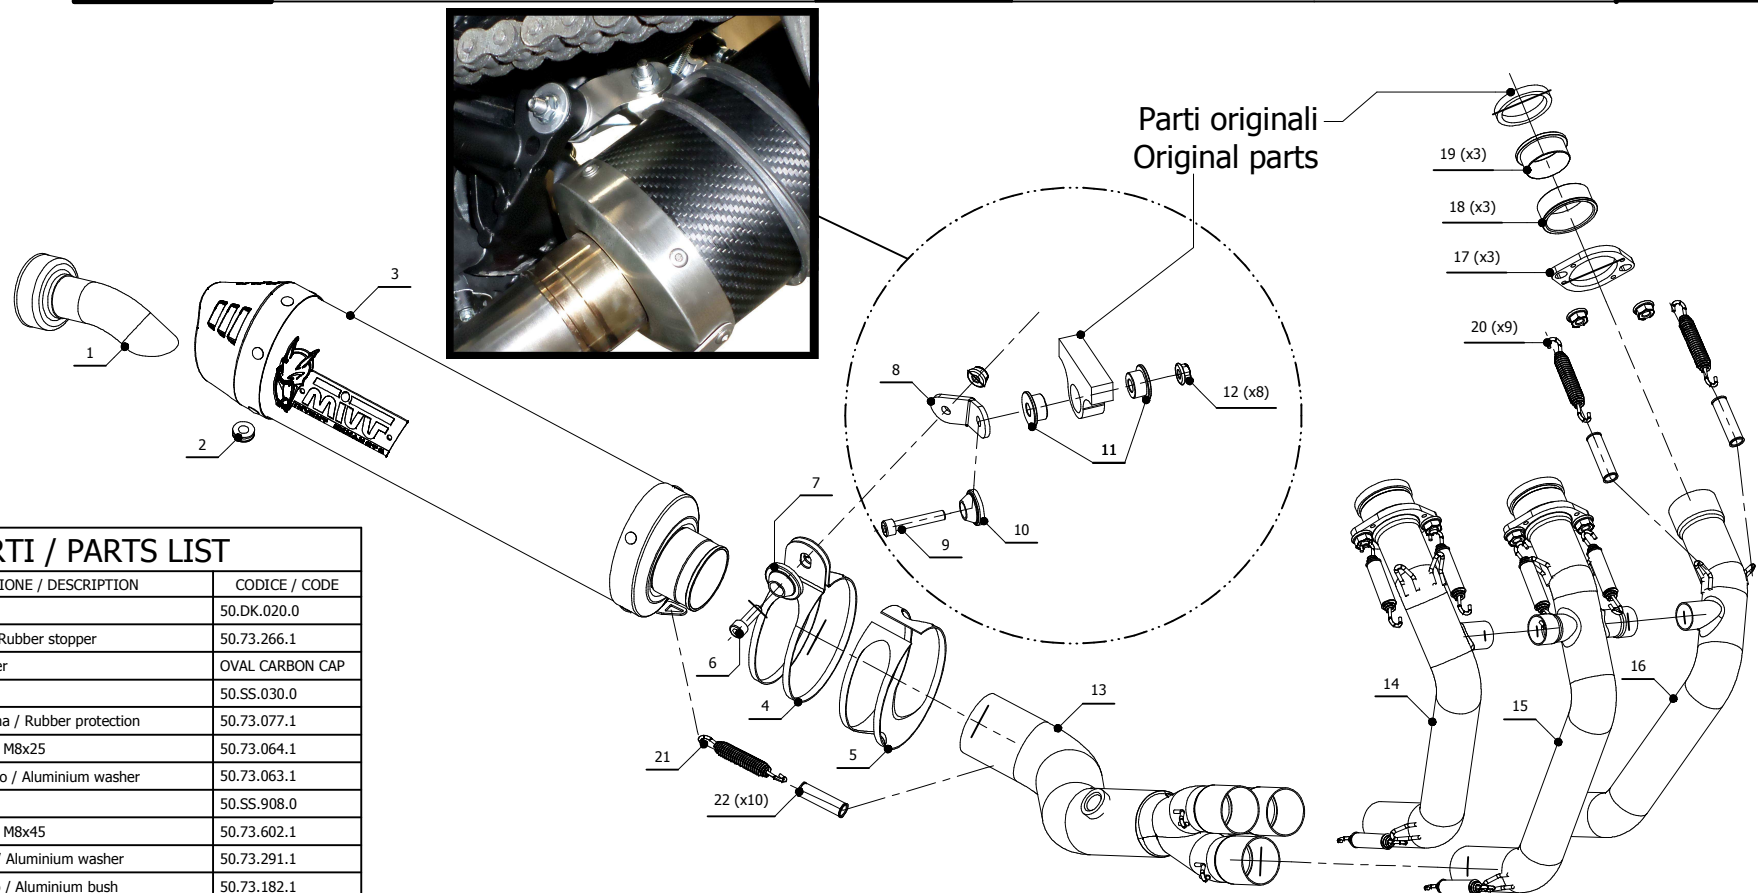

MODEL YAMAHA MT-09 TRACER

YEAR 2015 -->

LINE SPORT

MUFFLER OVAL CARBON CAP

SCHEMATIC

ELENCO PARTI / PARTS LIST

#	QTÀ / QTY	DESCRIZIONE / DESCRIPTION	CODICE / CODE
1	1	DB killer / DB killer	50.DK.020.0
2	1	Tappo in gomma / Rubber stopper	50.73.266.1
3	1	Silenziatore / Muffler	OVAL CARBON CAP
4	1	Staffa / Bracket	50.SS.030.0
5	1	Protezione in gomma / Rubber protection	50.73.077.1
6	1	Vite M8x25 / Screw M8x25	50.73.064.1
7	1	Rondella in alluminio / Aluminium washer	50.73.063.1
8	1	Staffa / Bracket	50.SS.908.0
9	1	Vite M8x45 / Screw M8x45	50.73.602.1
10	1	Rondella alluminio / Aluminium washer	50.73.291.1
11	2	Bussola in alluminio / Aluminium bush	50.73.182.1
12	8	Dado M8 flangiato / Flanged nut M8	50.73.393.1
13	1	Tubo di raccordo 3-1 / Link pipe 3-1	9773Y049S2D
14	1	Collettore #3 / Down pipe #3	9773Y049S2C
15	1	Collettore #2 / Down pipe #2	9773Y049S2B
16	1	Collettore #1 / Down pipe #1	9773Y049S2A
17	3	Flangia in alluminio / Aluminium flange	50.73.339.1
18	3	Boccola esterna in acciaio / External steel bush	50.73.338.1
19	3	Boccola interna in acciaio / Internal steel bush	50.73.337.1
20	9	Molla media / Middle spring	50.73.359.1
21	1	Molla lunga / Long spring	50.71.080.1
22	10	Tubo in gomma per molla / Rubber pipe for spring	50.73.210.1

APPLICAZIONI / APPLICATIONS

CODICE / CODE	TUBO / PIPE	SILENZIATORE / MUFFLER	FASCETTA / CLAMP	CODICE OMOL. / HOMOL.CODE
Y.049.L3C	INOX / ST.STEEL	CARBONIO (COPPA CARBONIO) / CARBON (CARBON CAP)	INOX / ST.STEEL	ME047 e9 1356
Y.049.L4C	INOX / ST.STEEL	TITANIO (COPPA CARBONIO) / TITANIUM (CARBON CAP)	INOX / ST.STEEL	ME047 e9 1356