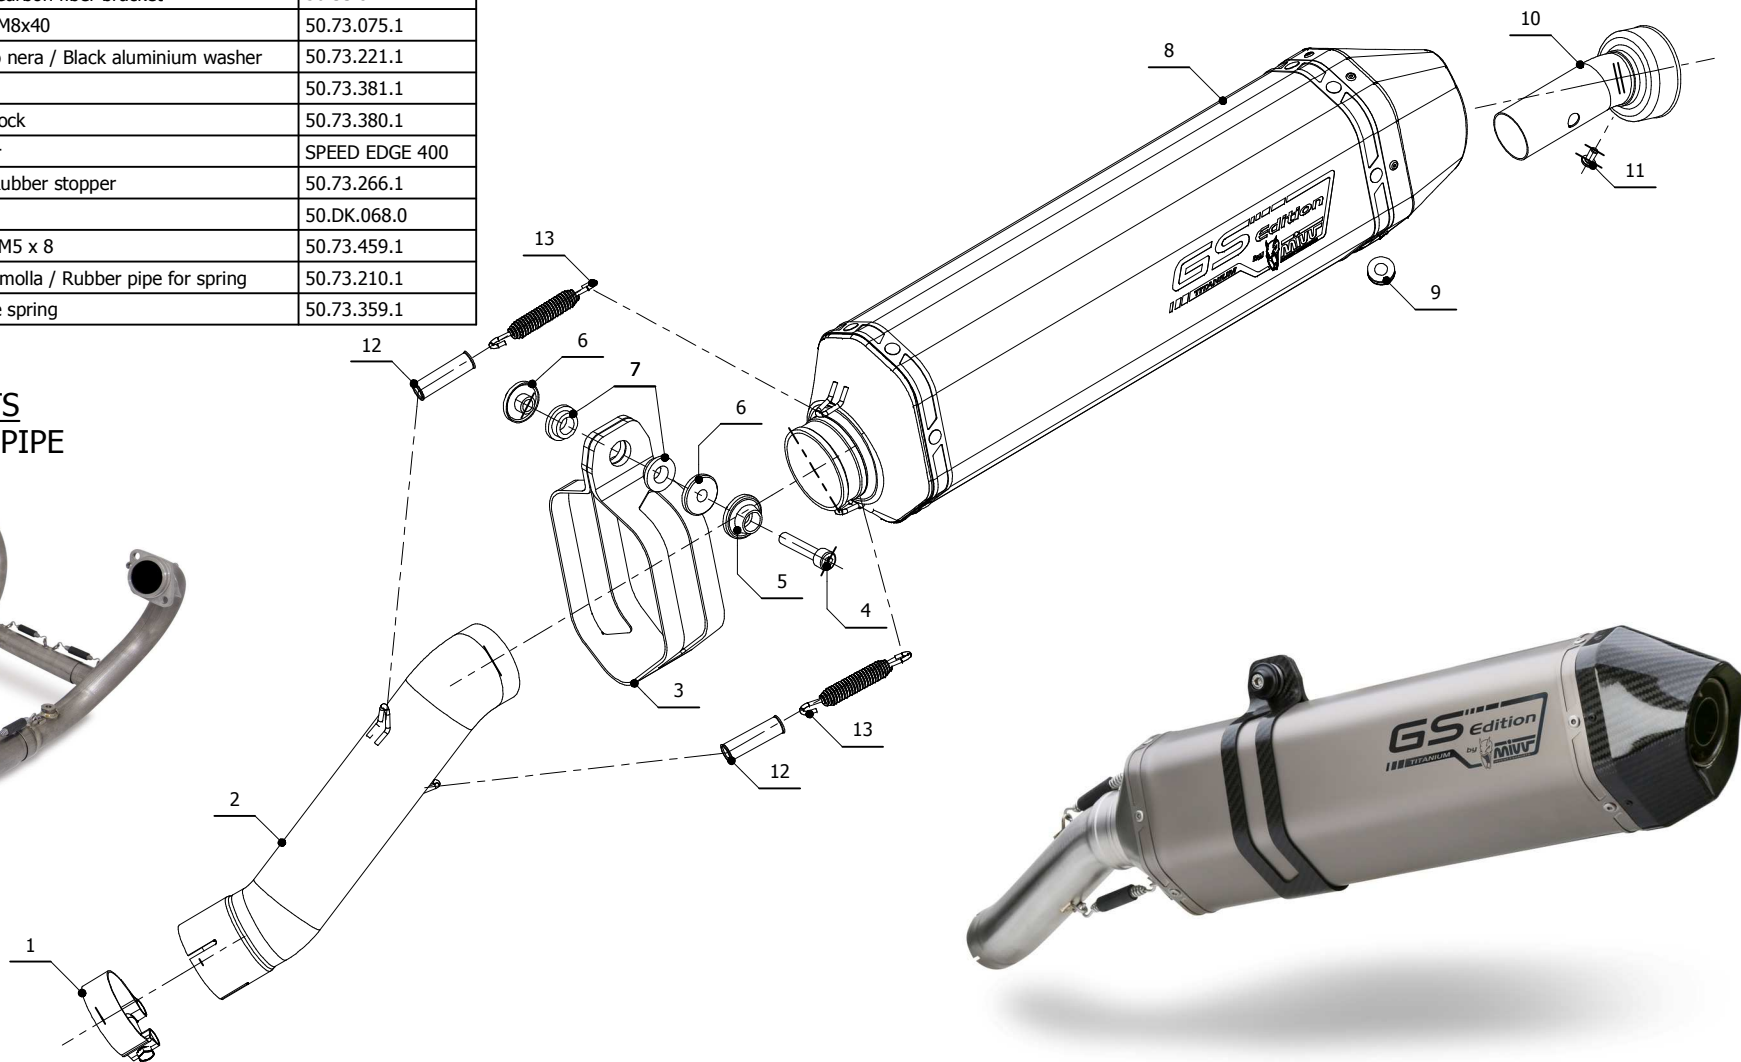

MODEL BMW R 1200 GS

YEAR 2008 - 2009

LINE SPORT

MUFFLER SPEED EDGE "TITANIUM EDITION"

SCHEMATIC

ELENCO PARTI / PARTS LIST

#	QTÀ / QTY	DESCRIZIONE / DESCRIPTION	CODICE / CODE
1	1	Fascetta Ø 52/55 mm / Pipe clamp Ø 52/55 mm	50.FA.008.1
2	1	Tubo di raccordo / Link pipe	9773B004SRX
3	1	Staffa in carbonio / Carbon fiber bracket	50.SS.814.1
4	1	Vite M8x40 / Screw M8x40	50.73.075.1
5	1	Rondella in alluminio nera / Black aluminium washer	50.73.221.1
6	2	Boccola / Bush	50.73.381.1
7	2	Silentblock / Silentblock	50.73.380.1
8	1	Silenziatore / Muffler	SPEED EDGE 400
9	1	Tappo in gomma / Rubber stopper	50.73.266.1
10	1	DB killer / DB killer	50.DK.068.0
11	1	Vite M5 x 8 / Screw M5 x 8	50.73.459.1
12	2	Tubo in gomma per molla / Rubber pipe for spring	50.73.210.1
13	2	Molla media / Middle spring	50.73.359.1

OPTIONAL PARTS
B.002.C1 - NO KAT PIPE

APPLICAZIONI / APPLICATIONS

CODICE / CODE	TUBO / PIPE	SILENZIATORE / MUFFLER	FASCETTA / CLAMP	CODICE OMOL. / HOMOL. CODE
B.004.LGS	INOX / ST. STEEL	TITANIO / TITANIUM	CARBONIO / CARBON FIBER	ME008 e9 1176