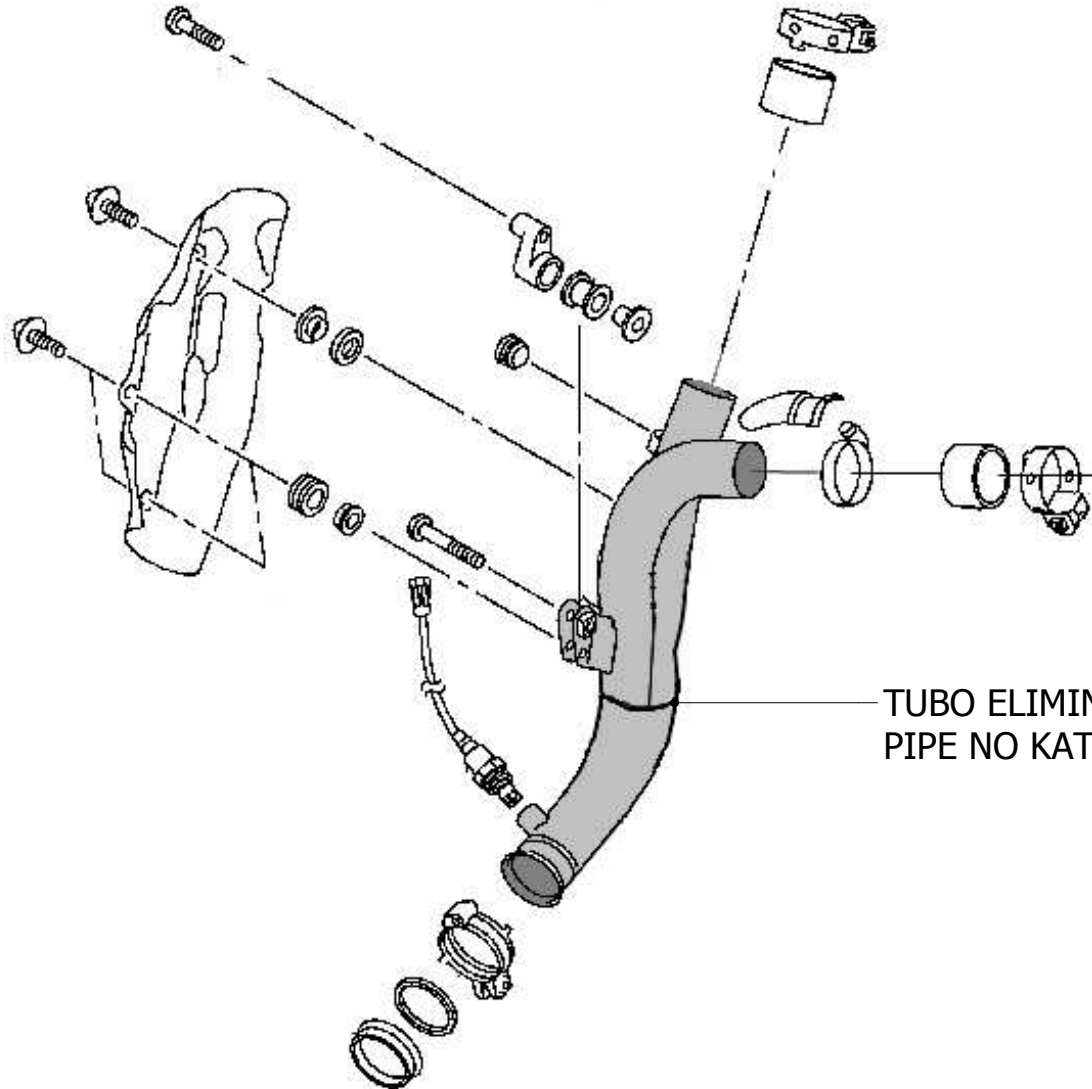

MODEL YAMAHA YZF 1000 R1

YEAR 2009-->

LINE SPORT

MUFFLER ELIMINA KAT

SCHEMATIC

TUBO ELIMINA KAT UY.031.C1
PIPE NO KAT UY.031.C1