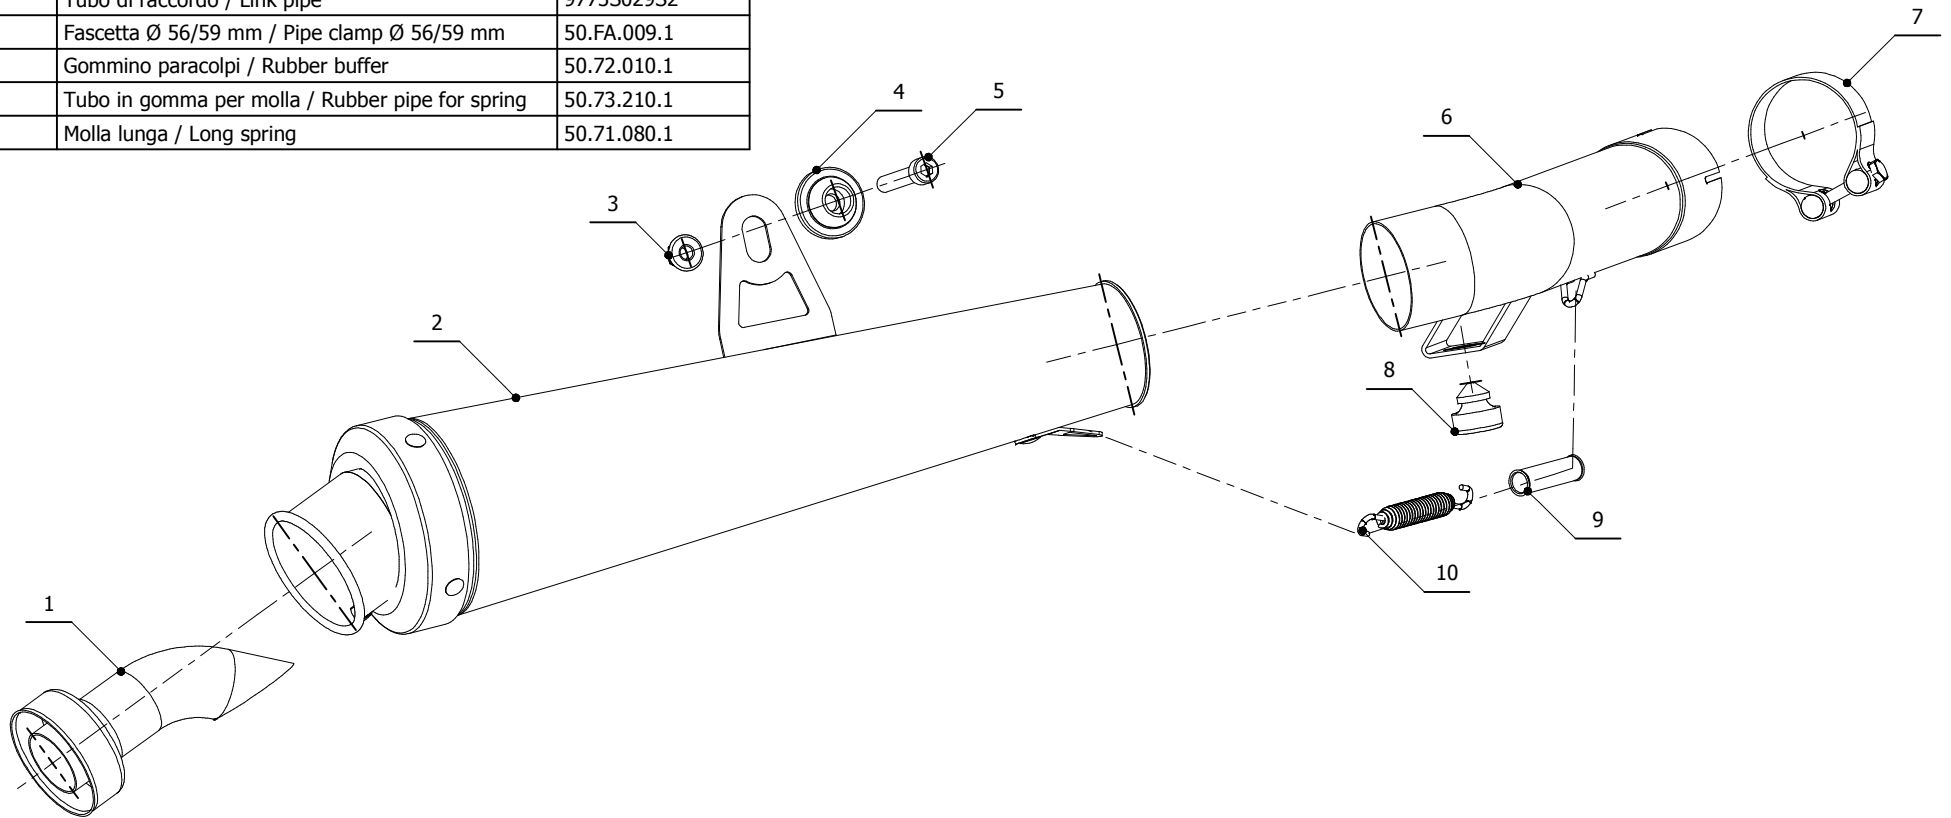

MODEL SUZUKI GSF 650 BANDIT
SUZUKI GSX 650 F

YEAR 2007 - 2015
2008 - 2015

LINE SLIP ON

MUFFLER X-CONE

SCHEMATIC

ELENCO PARTI / PARTS LIST

#	QTÀ / QTY	DESCRIZIONE / DESCRIPTION	CODICE / CODE
1	1	DB killer / DB killer	50.DK.020.0
2	1	Silenziatore / Muffler	X-cone
3	1	Dado M8 flangiato / Flanged nut M8	50.73.052.1
4	1	Rondella in alluminio / Aluminium washer	50.73.063.1
5	1	Vite M8x50 / Screw M8x50	50.73.074.1
6	1	Tubo di raccordo / Link pipe	9773S029S2
7	1	Fascetta Ø 56/59 mm / Pipe clamp Ø 56/59 mm	50.FA.009.1
8	1	Gommino paracolpi / Rubber buffer	50.72.010.1
9	1	Tubo in gomma per molla / Rubber pipe for spring	50.73.210.1
10	1	Molla lunga / Long spring	50.71.080.1

APPLICAZIONI / APPLICATIONS

CODICE / CODE	SILENZIATORE / MUFFLER	TUBO / PIPE
S.030.LC3	INOX / ST. STEEL	INOX / ST. STEEL
S.030.LC3B	INOX BLACK / BLACK ST. STEEL	INOX / ST. STEEL