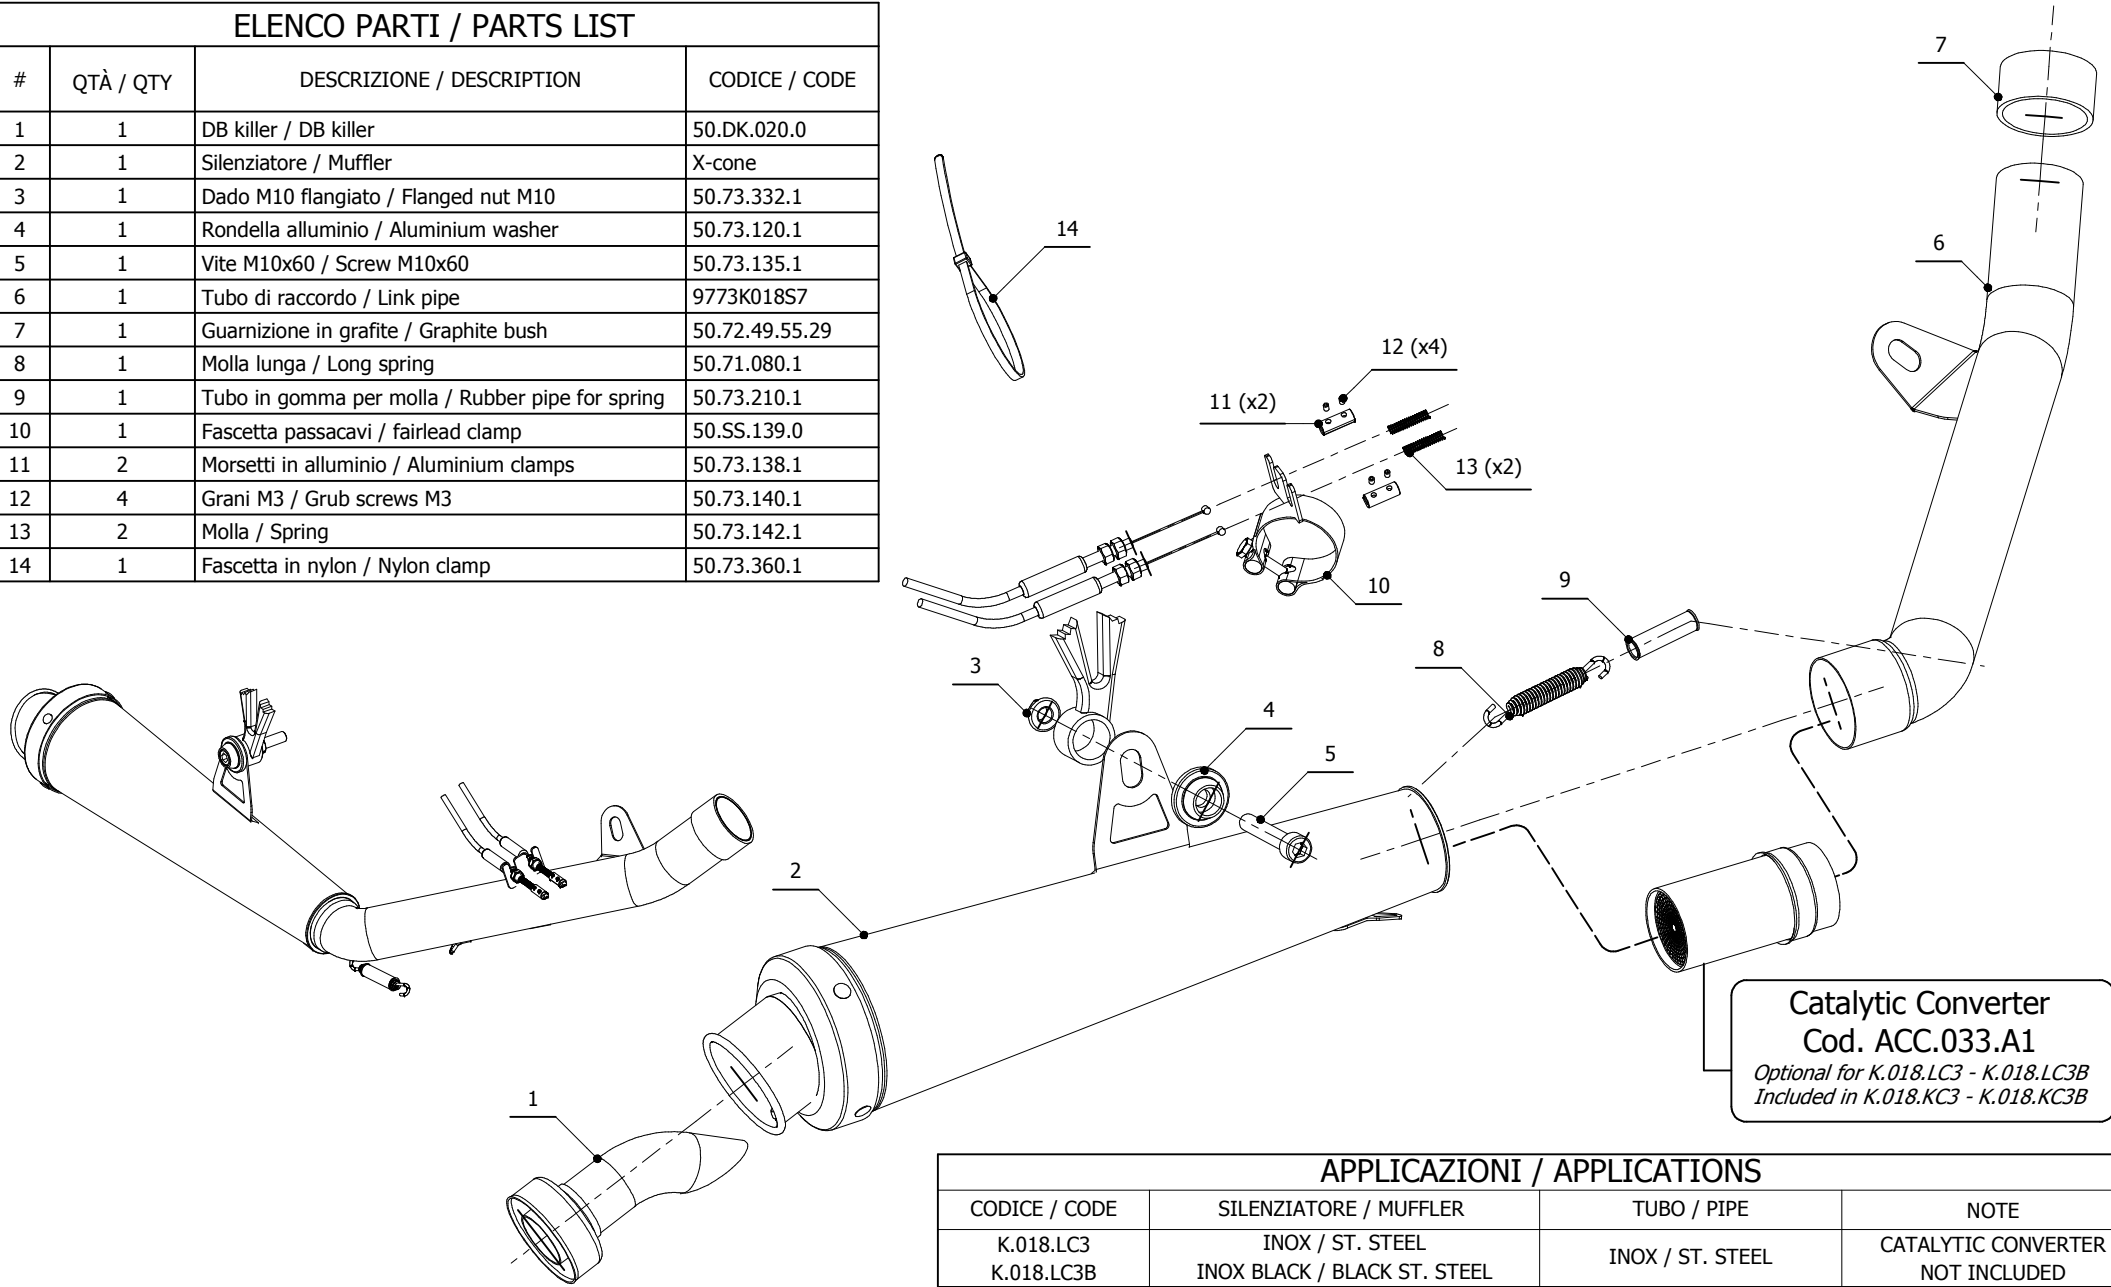

**MODEL** KAWASAKI Z 750

**YEAR** 2007- 2014

**LINE** SLIP ON

**MUFFLER** X-CONE

**SCHEMATIC**

**ELENCO PARTI / PARTS LIST**

#	QTÀ / QTY	DESCRIZIONE / DESCRIPTION	CODICE / CODE
1	1	DB killer / DB killer	50.DK.020.0
2	1	Silenziatore / Muffler	X-cone
3	1	Dado M10 flangiato / Flanged nut M10	50.73.332.1
4	1	Rondella alluminio / Aluminium washer	50.73.120.1
5	1	Vite M10x60 / Screw M10x60	50.73.135.1
6	1	Tubo di raccordo / Link pipe	9773K018S7
7	1	Guarnizione in grafite / Graphite bush	50.72.49.55.29
8	1	Molla lunga / Long spring	50.71.080.1
9	1	Tubo in gomma per molla / Rubber pipe for spring	50.73.210.1
10	1	Fascetta passacavi / fairlead clamp	50.SS.139.0
11	2	Morsetti in alluminio / Aluminium clamps	50.73.138.1
12	4	Grani M3 / Grub screws M3	50.73.140.1
13	2	Molla / Spring	50.73.142.1
14	1	Fascetta in nylon / Nylon clamp	50.73.360.1

**Catalytic Converter**  
**Cod. ACC.033.A1**  
*Optional for K.018.LC3 - K.018.LC3B*  
*Included in K.018.KC3 - K.018.KC3B*

**APPLICAZIONI / APPLICATIONS**

CODICE / CODE	SILENZIATORE / MUFFLER	TUBO / PIPE	NOTE
K.018.LC3	INOX / ST. STEEL	INOX / ST. STEEL	CATALYTIC CONVERTER NOT INCLUDED
K.018.LC3B	INOX BLACK / BLACK ST. STEEL	INOX / ST. STEEL	CATALYTIC CONVERTER NOT INCLUDED
K.018.KC3	INOX / ST. STEEL	INOX / ST. STEEL	CATALYTIC CONVERTER INCLUDED
K.018.KC3B	INOX BLACK / BLACK ST. STEEL	INOX / ST. STEEL	CATALYTIC CONVERTER INCLUDED