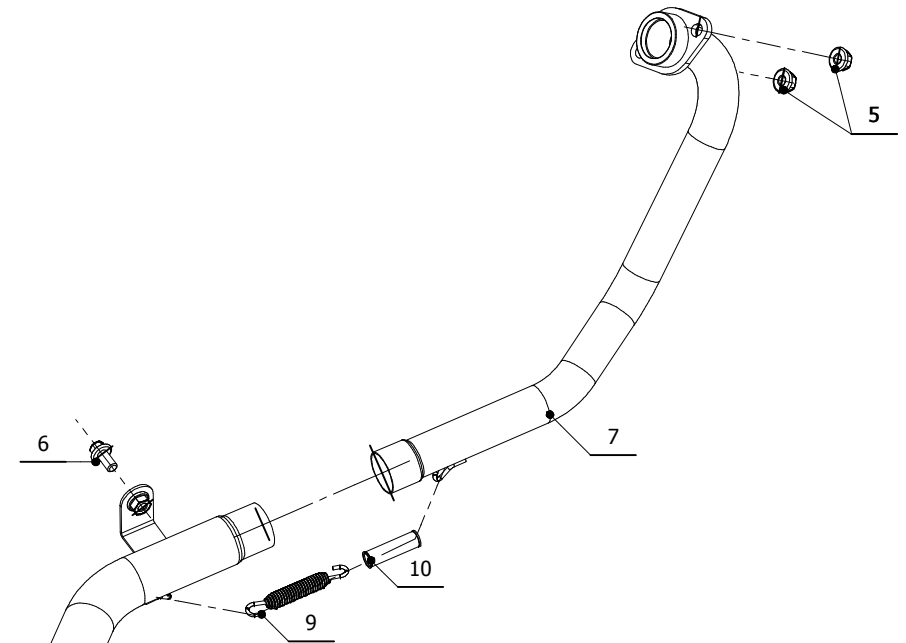

MODEL HONDA CBR 125 R

YEAR 2004-2010

LINE FULL SYSTEM

MUFFLER X-CONE

SCHEMATIC

ELENCO PARTI / PARTS LIST

#	QTÀ / QTY	DESCRIZIONE / DESCRIPTION	CODICE / CODE
1	1	DB killer / DB killer	50.DK.021.0
2	1	Silenziatore / Muffler	X-cone
3	1	Vite M8x40 / Screw M8x40	50.73.075.1
4	1	Rondella alluminio / Aluminium washer	50.73.291.1
5	3	Dado M8 flangiato / Flanged nut M8	50.73.393.1
6	1	Vite M8x16 / Screw M8x16	50.73.006.1
7	1	Tubo di raccordo / Link pipe	9773H043S2A
8	1	Tubo di raccordo / Link pipe	9773H043S2B
9	2	Molla lunga / Long spring	50.71.080.1
10	2	Tubo in gomma per molla / Rubber pipe for spring	50.73.210.1

APPLICAZIONI / APPLICATIONS

CODICE / CODE	SILENZIATORE / MUFFLER	TUBO / PIPE	NOTE
H.043.LC3	INOX / ST. STEEL	INOX / ST. STEEL	CATALYTIC CONVERTER NOT INCLUDED
H.043.LC3B	INOX BLACK / BLACK ST. STEEL	INOX / ST. STEEL	CATALYTIC CONVERTER NOT INCLUDED
H.043.KC3	INOX / ST. STEEL	INOX / ST. STEEL	CATALYTIC CONVERTER INCLUDED
H.043.KC3B	INOX BLACK / BLACK ST. STEEL	INOX / ST. STEEL	CATALYTIC CONVERTER INCLUDED