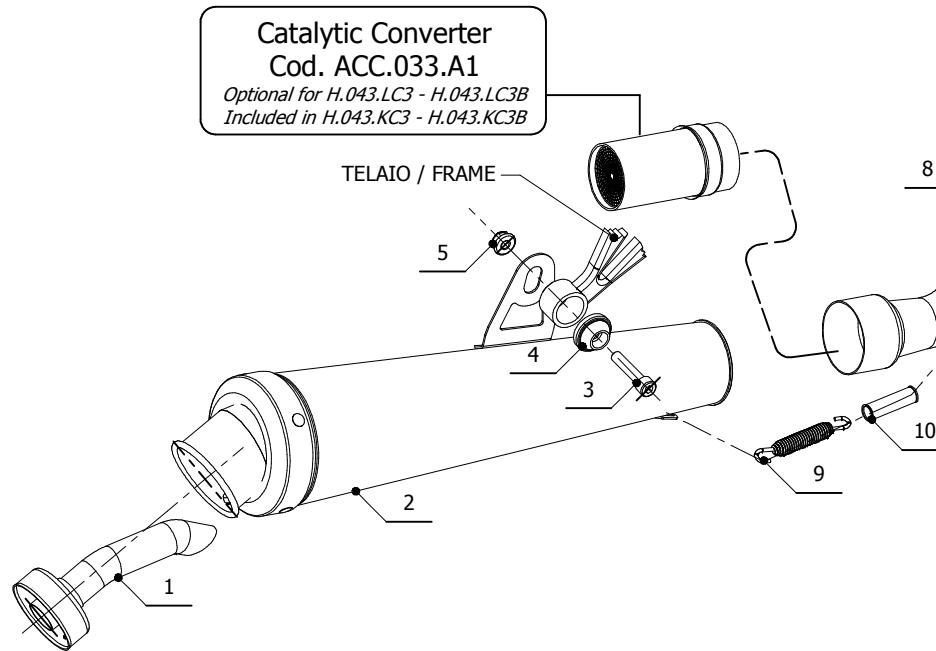

MODEL HONDA CBR 125 R

YEAR 2004-2010

LINE FULL SYSTEM

MUFFLER X-CONE

SCHEMATIC

ELENCO PARTI / PARTS LIST

#	QTÀ / QTY	DESCRIZIONE / DESCRIPTION	CODICE / CODE
1	1	DB killer / DB killer	50.DK.021.0
2	1	Silenziatore / Muffler	X-cone
3	1	Vite M8x40 / Screw M8x40	50.73.075.1
4	1	Rondella alluminio / Aluminium washer	50.73.291.1
5	3	Dado M8 flangiato / Flanged nut M8	50.73.393.1
6	1	Vite M8x16 / Screw M8x16	50.73.006.1
7	1	Tubo di raccordo / Link pipe	9773H043S2A
8	1	Tubo di raccordo / Link pipe	9773H043S2B
9	2	Molla lunga / Long spring	50.71.080.1
10	2	Tubo in gomma per molla / Rubber pipe for spring	50.73.210.1

APPLICAZIONI / APPLICATIONS

CODICE / CODE	SILENZIATORE / MUFFLER	TUBO / PIPE	NOTE
H.043.LC3	INOX / ST. STEEL	INOX / ST. STEEL	CATALYTIC CONVERTER NOT INCLUDED
H.043.LC3B	INOX BLACK / BLACK ST. STEEL	INOX / ST. STEEL	CATALYTIC CONVERTER NOT INCLUDED
H.043.KC3	INOX / ST. STEEL	INOX / ST. STEEL	CATALYTIC CONVERTER INCLUDED
H.043.KC3B	INOX BLACK / BLACK ST. STEEL	INOX / ST. STEEL	CATALYTIC CONVERTER INCLUDED