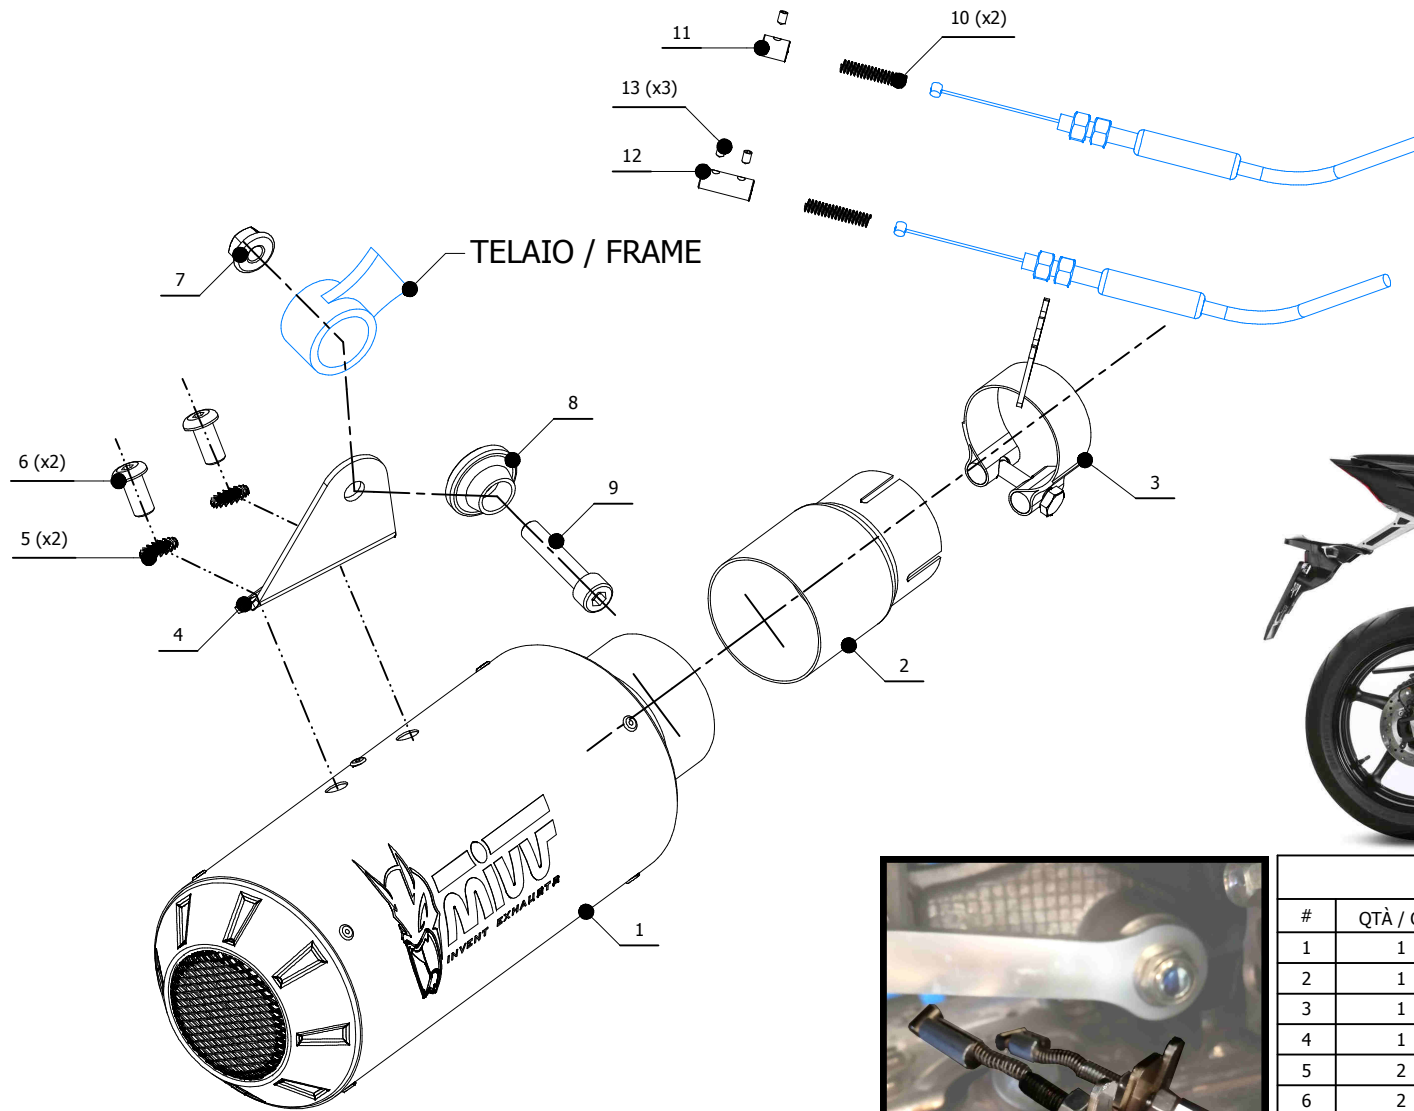

MODEL YAMAHA YZF R6

YEAR 2017 -->

LINE SLIP ON

MUFFLER MK3

SCHEMATIC

ELENCO PARTI / PARTS LIST

#	QTÀ / QTY	DESCRIZIONE / DESCRIPTION	CODICE / CODE
1	1	Silenziatore / Muffler	MK3 Øi 55
2	1	Tubo di raccordo / Link pipe	9773Y021S2
3	1	Fascetta passacavi / fairlead clamp	50.SS.1003.0
4	1	Staffa / Bracket	50.SS.1151.0
5	2	Rondella di sicurezza / Safety washer	50.73.604.1
6	2	Vite M8 x 16 / Screw M8 x 16	50.73.098.1
7	1	Dado M8 flangiato / Flanged nut M8	50.73.393.1
8	1	Rondella in alluminio nera / Black aluminium washer	50.73.221.1
9	1	Vite M8x40 / Screw M8x40	50.73.075.1
10	2	Molla / Spring	50.73.142.1
11	1	Morsetti in alluminio / Aluminium clamps	50.73.139.1
12	1	Morsetti in alluminio / Aluminium clamps	50.73.138.1
13	3	Grani M3 / Grub screws M3	50.73.140.1

APPLICAZIONI / APPLICATIONS

CODICE / CODE	SILENZIATORE / MUFFLER	LOGO	TUBO / PIPE
Y.063.LM3B	STEEL BLACK	LASER	
Y.063.LM3C	CARBONIO / CARBON FIBER	ALUMINIUM LABEL	INOX / ST. STEEL
Y.063.LM3X	INOX / ST. STEEL	LASER	