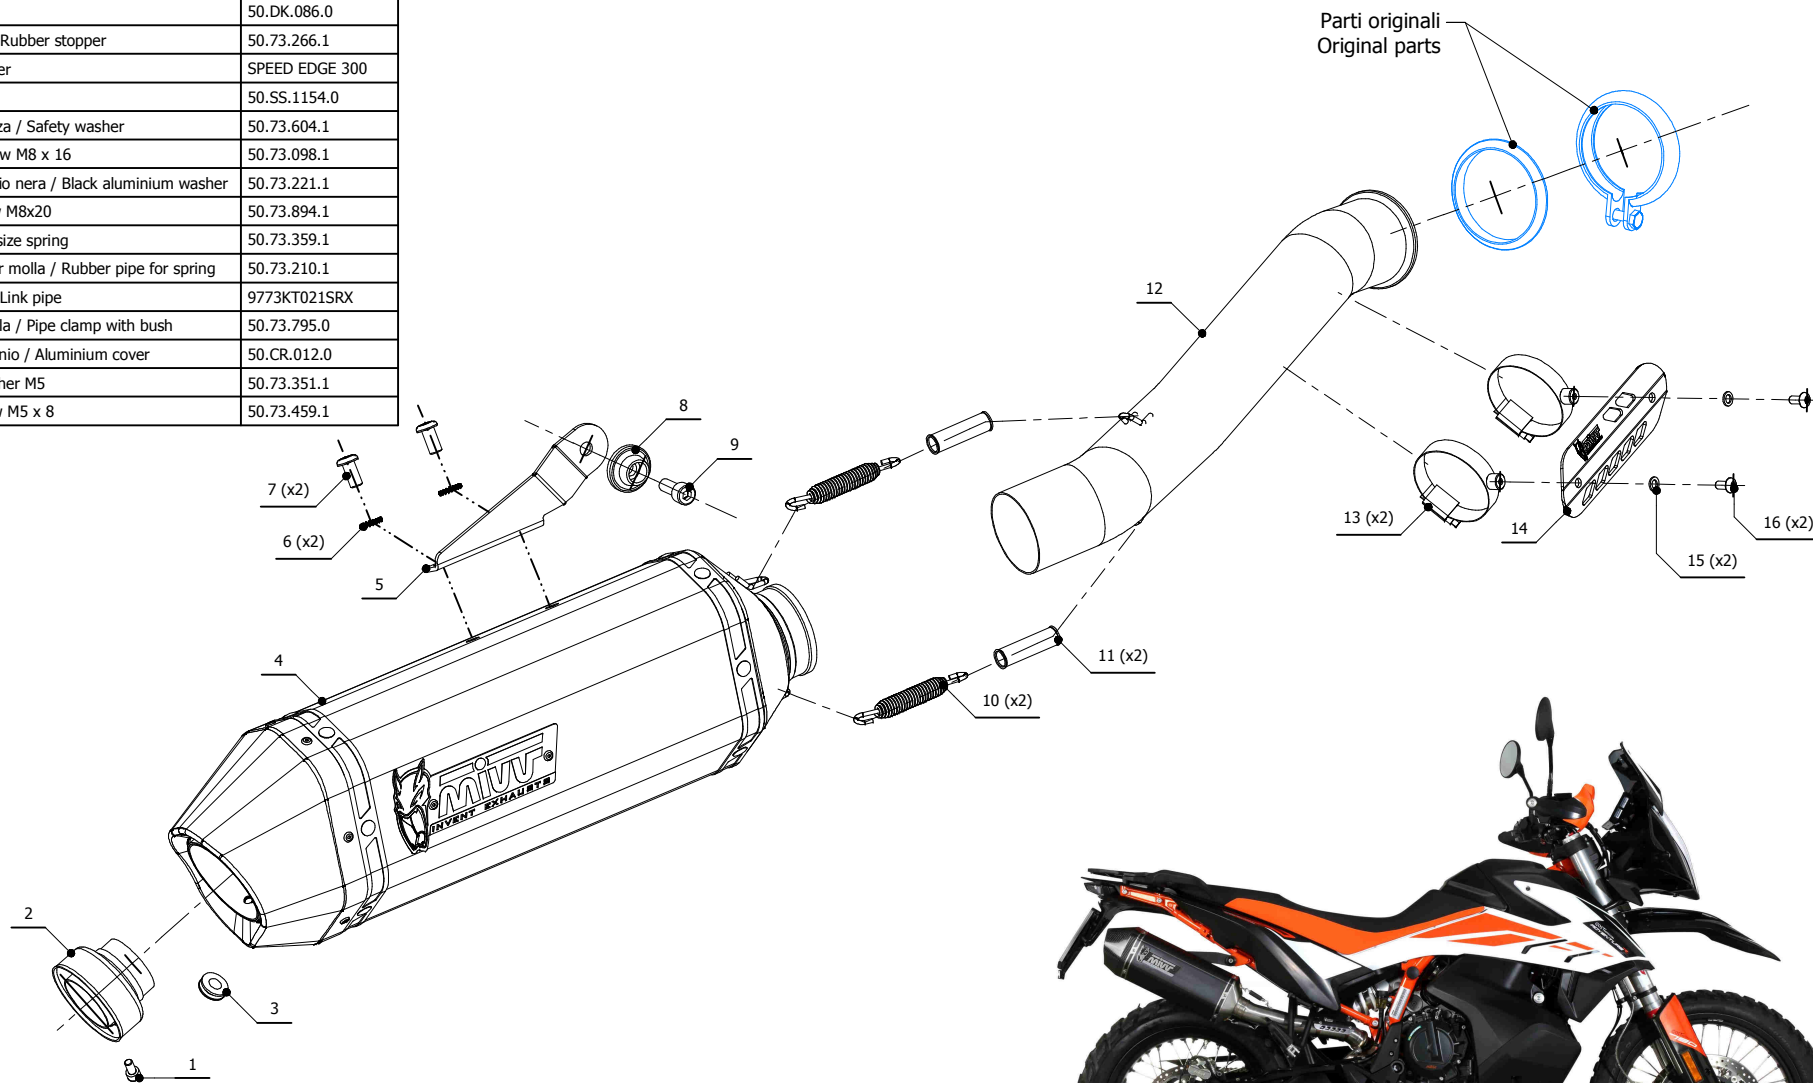

**MODEL** KTM 790 ADVENTURE

**YEAR** 2019 -->

**LINE** SLIP ON

**MUFFLER** SPEED EDGE

**SCHEMATIC**

**ELENCO PARTI / PARTS LIST**

#	QTÀ / QTY	DESCRIZIONE / DESCRIPTION	CODICE / CODE
1	1	Vite M5 x 10 / Screw M5 x 10	50.73.858.1
2	1	DB killer / DB killer	50.DK.086.0
3	1	Tappo in gomma / Rubber stopper	50.73.266.1
4	1	Silenziatore / Muffler	SPEED EDGE 300
5	1	Staffa / Bracket	50.SS.1154.0
6	2	Rondella di sicurezza / Safety washer	50.73.604.1
7	2	Vite M8 x 16 / Screw M8 x 16	50.73.098.1
8	1	Rondella in alluminio nera / Black aluminium washer	50.73.221.1
9	1	Vite M8x20 / Screw M8x20	50.73.894.1
10	2	Molla media / Mid-size spring	50.73.359.1
11	2	Tubo in gomma per molla / Rubber pipe for spring	50.73.210.1
12	1	Tubo di raccordo / Link pipe	9773KT021SRX
13	2	Fascetta con bussola / Pipe clamp with bush	50.73.795.0
14	1	Copertura in alluminio / Aluminium cover	50.CR.012.0
15	2	Rondella M5 / Washer M5	50.73.351.1
16	2	Vite M5 x 8 / Screw M5 x 8	50.73.459.1

**APPLICAZIONI / APPLICATIONS**

CODICE / CODE	SILENZIATORE / MUFFLER	TUBO / PIPE	FASCETTA / CLAMP
KT.021.LRX	INOX (COPPE CARBONIO) / ST. STEEL (CARBON CAPS)	INOX / ST. STEEL	///
KT.021.LRB	STEEL BLACK		