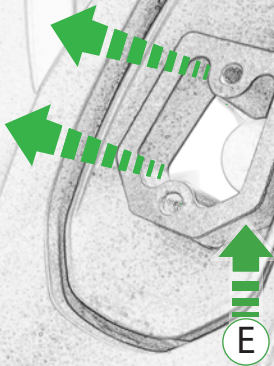

Ducati Multistrada 1260
Tom Tom Sat Nav Mount

Installation Instructions

Kit Contents PRN014359-014567

- (A) 1 x Main Plate
- (B) 1 x Pivot Plate
- (C) 1 x Sub Mounting Bracket
- (D) 1 x Rubber Pad
- (E) 1 x Screen Mounting Bracket
- (F) 2 x P-clips (No.1)
- (G) 2 x P-clips (No.2)
- (H) 2 x P-clips (No.3)
- (I) 2 x P-clips (No.4)
- (J) 2 x M5 Black Washer
- (K) 2 x M5 x 8mm Black Button head Bolts
- (L) 2 x Lobe Screw
- (M) 2 x Locking Washer
- (N) 2 x M4 x 5mm Black Button Head Bolts
- (O) 6 x M5 x 12mm Black Button head Bolts

0

ESSENTIAL CHECKS

It is recommended that periodic inspections are made to ensure that all bolts are tightened to the specified torque settings.

Should the bike be involved in an accident a thorough inspection should be made and any components that have taken an impact, no matter how small, be replaced