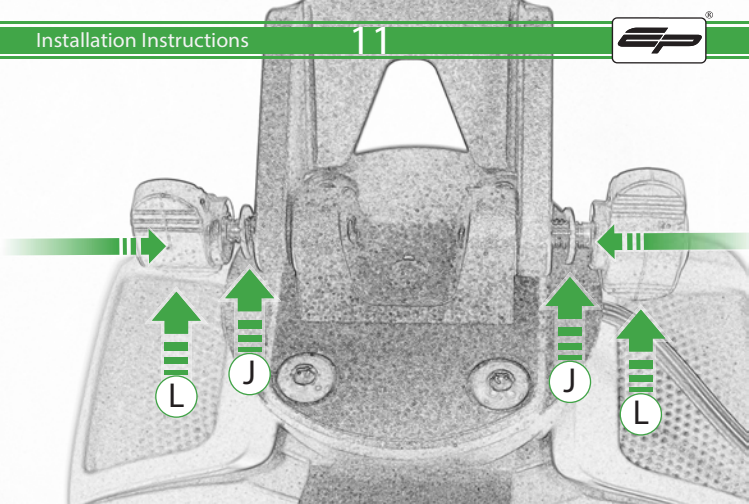

Ducati Multistrada 1260
Tom Tom Sat Nav Mount

Installation Instructions

Kit Contents PRN014359-014567

- (A) 1 x Main Plate
- (B) 1 x Pivot Plate
- (C) 1 x Sub Mounting Bracket
- (D) 1 x Rubber Pad
- (E) 1 x Screen Mounting Bracket
- (F) 2 x P-clips (No.1)
- (G) 2 x P-clips (No.2)
- (H) 2 x P-clips (No.3)
- (I) 2 x P-clips (No.4)
- (J) 2 x M5 Black Washer
- (K) 2 x M5 x 8mm Black Button head Bolts
- (L) 2 x Lobe Screw
- (M) 2 x Locking Washer
- (N) 2 x M4 x 5mm Black Button Head Bolts
- (O) 6 x M5 x 12mm Black Button head Bolts

0

ESSENTIAL CHECKS

It is recommended that periodic inspections are made to ensure that all bolts are tightened to the specified torque settings.

Should the bike be involved in an accident a thorough inspection should be made and any components that have taken an impact, no matter how small, be replaced