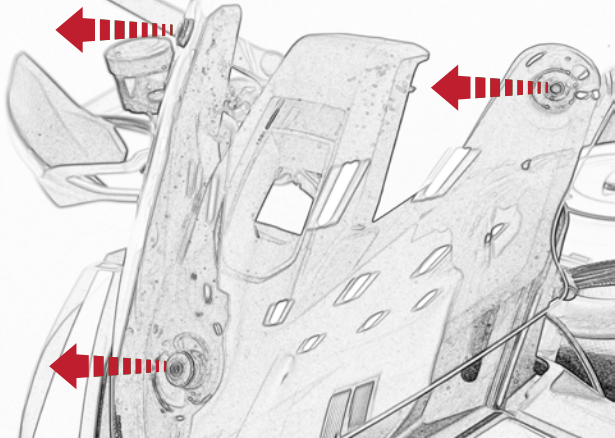

Ducati Multistrada 1260
Tom Tom Sat Nav Mount

Installation Instructions

Kit Contents PRN014359-014567

- (A) 1 x Main Plate
- (B) 1 x Pivot Plate
- (C) 1 x Sub Mounting Bracket
- (D) 1 x Rubber Pad
- (E) 1 x Screen Mounting Bracket
- (F) 2 x P-clips (No.1)
- (G) 2 x P-clips (No.2)
- (H) 2 x P-clips (No.3)
- (I) 2 x P-clips (No.4)
- (J) 2 x M5 Black Washer
- (K) 2 x M5 x 8mm Black Button head Bolts
- (L) 2 x Lobe Screw
- (M) 2 x Locking Washer
- (N) 2 x M4 x 5mm Black Button Head Bolts
- (O) 6 x M5 x 12mm Black Button head Bolts

0

ESSENTIAL CHECKS

It is recommended that periodic inspections are made to ensure that all bolts are tightened to the specified torque settings.

Should the bike be involved in an accident a thorough inspection should be made and any components that have taken an impact, no matter how small, be replaced