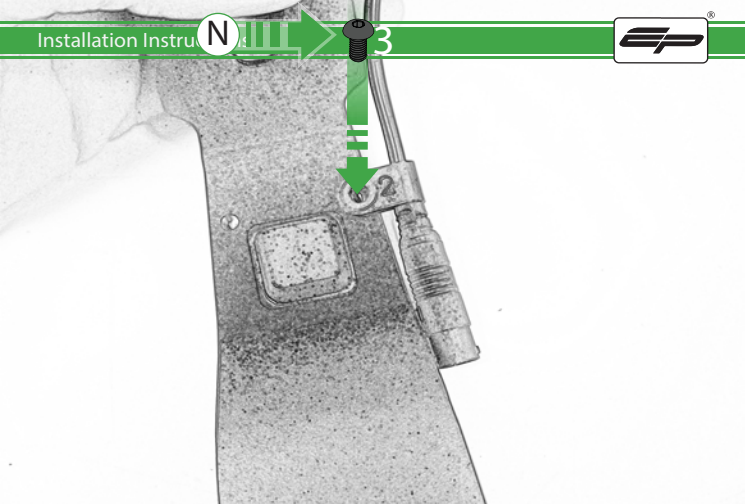

Ducati Multistrada 1260
Tom Tom Sat Nav Mount

Installation Instructions

Kit Contents PRN014359-014567

- (A) 1 x Main Plate
- (B) 1 x Pivot Plate
- (C) 1 x Sub Mounting Bracket
- (D) 1 x Rubber Pad
- (E) 1 x Screen Mounting Bracket
- (F) 2 x P-clips (No.1)
- (G) 2 x P-clips (No.2)
- (H) 2 x P-clips (No.3)
- (I) 2 x P-clips (No.4)
- (J) 2 x M5 Black Washer
- (K) 2 x M5 x 8mm Black Button head Bolts
- (L) 2 x Lobe Screw
- (M) 2 x Locking Washer
- (N) 2 x M4 x 5mm Black Button Head Bolts
- (O) 6 x M5 x 12mm Black Button head Bolts

0

ESSENTIAL CHECKS

It is recommended that periodic inspections are made to ensure that all bolts are tightened to the specified torque settings.

Should the bike be involved in an accident a thorough inspection should be made and any components that have taken an impact, no matter how small, be replaced