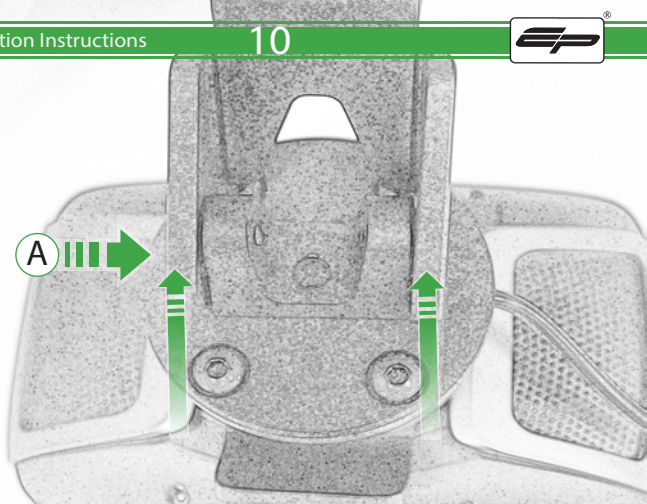

Ducati Multistrada 1260
Tom Tom Sat Nav Mount

Installation Instructions

Kit Contents PRN014359-014567

- (A) 1 x Main Plate
- (B) 1 x Pivot Plate
- (C) 1 x Sub Mounting Bracket
- (D) 1 x Rubber Pad
- (E) 1 x Screen Mounting Bracket
- (F) 2 x P-clips (No.1)
- (G) 2 x P-clips (No.2)
- (H) 2 x P-clips (No.3)
- (I) 2 x P-clips (No.4)
- (J) 2 x M5 Black Washer
- (K) 2 x M5 x 8mm Black Button head Bolts
- (L) 2 x Lobe Screw
- (M) 2 x Locking Washer
- (N) 2 x M4 x 5mm Black Button Head Bolts
- (O) 6 x M5 x 12mm Black Button head Bolts

0

ESSENTIAL CHECKS

It is recommended that periodic inspections are made to ensure that all bolts are tightened to the specified torque settings.

Should the bike be involved in an accident a thorough inspection should be made and any components that have taken an impact, no matter how small, be replaced