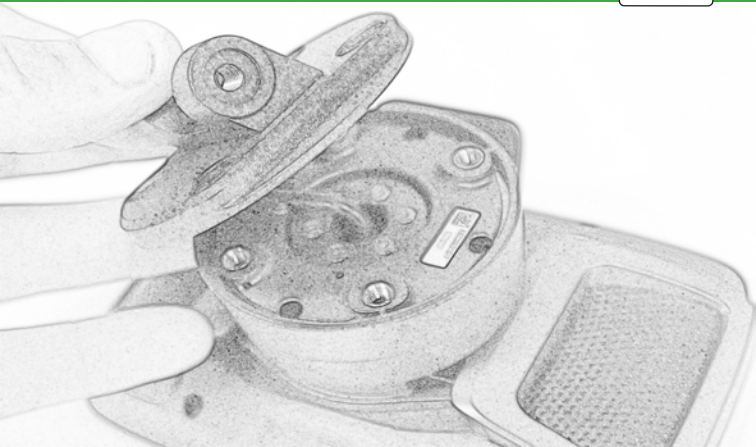

Ducati Multistrada 1260
Tom Tom Sat Nav Mount

Installation Instructions

Kit Contents PRN014359-014567

- (A) 1 x Main Plate
- (B) 1 x Pivot Plate
- (C) 1 x Sub Mounting Bracket
- (D) 1 x Rubber Pad
- (E) 1 x Screen Mounting Bracket
- (F) 2 x P-clips (No.1)
- (G) 2 x P-clips (No.2)
- (H) 2 x P-clips (No.3)
- (I) 2 x P-clips (No.4)
- (J) 2 x M5 Black Washer
- (K) 2 x M5 x 8mm Black Button head Bolts
- (L) 2 x Lobe Screw
- (M) 2 x Locking Washer
- (N) 2 x M4 x 5mm Black Button Head Bolts
- (O) 6 x M5 x 12mm Black Button head Bolts

0

ESSENTIAL CHECKS

It is recommended that periodic inspections are made to ensure that all bolts are tightened to the specified torque settings.

Should the bike be involved in an accident a thorough inspection should be made and any components that have taken an impact, no matter how small, be replaced