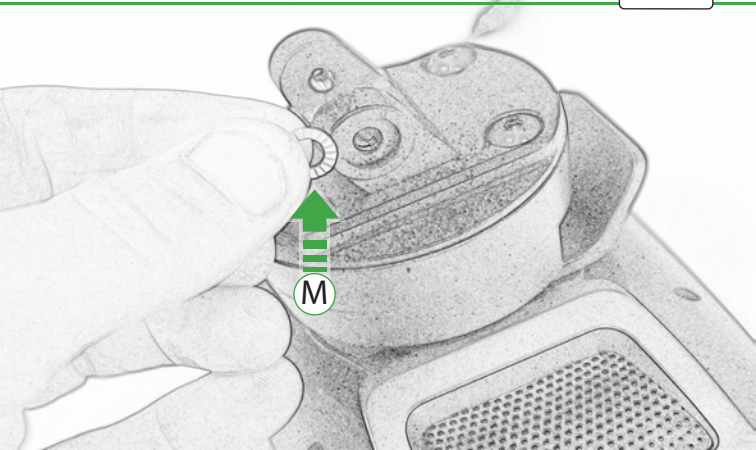

Ducati Multistrada 1260
Tom Tom Sat Nav Mount

Installation Instructions

Kit Contents PRN014359-014567

- (A) 1 x Main Plate
- (B) 1 x Pivot Plate
- (C) 1 x Sub Mounting Bracket
- (D) 1 x Rubber Pad
- (E) 1 x Screen Mounting Bracket
- (F) 2 x P-clips (No.1)
- (G) 2 x P-clips (No.2)
- (H) 2 x P-clips (No.3)
- (I) 2 x P-clips (No.4)
- (J) 2 x M5 Black Washer
- (K) 2 x M5 x 8mm Black Button head Bolts
- (L) 2 x Lobe Screw
- (M) 2 x Locking Washer
- (N) 2 x M4 x 5mm Black Button Head Bolts
- (O) 6 x M5 x 12mm Black Button head Bolts

0

ESSENTIAL CHECKS

It is recommended that periodic inspections are made to ensure that all bolts are tightened to the specified torque settings.

Should the bike be involved in an accident a thorough inspection should be made and any components that have taken an impact, no matter how small, be replaced