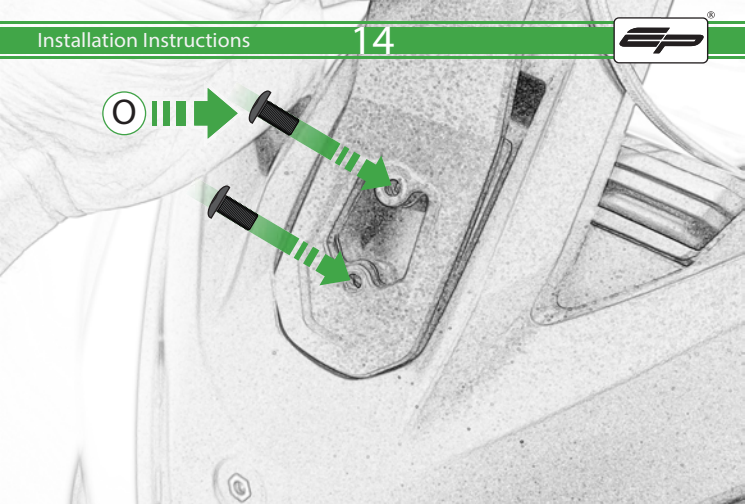

Ducati Multistrada 1260
Tom Tom Sat Nav Mount

Installation Instructions

Kit Contents PRN014359-014567

- (A) 1 x Main Plate
- (B) 1 x Pivot Plate
- (C) 1 x Sub Mounting Bracket
- (D) 1 x Rubber Pad
- (E) 1 x Screen Mounting Bracket
- (F) 2 x P-clips (No.1)
- (G) 2 x P-clips (No.2)
- (H) 2 x P-clips (No.3)
- (I) 2 x P-clips (No.4)
- (J) 2 x M5 Black Washer
- (K) 2 x M5 x 8mm Black Button head Bolts
- (L) 2 x Lobe Screw
- (M) 2 x Locking Washer
- (N) 2 x M4 x 5mm Black Button Head Bolts
- (O) 6 x M5 x 12mm Black Button head Bolts

0

ESSENTIAL CHECKS

It is recommended that periodic inspections are made to ensure that all bolts are tightened to the specified torque settings.

Should the bike be involved in an accident a thorough inspection should be made and any components that have taken an impact, no matter how small, be replaced