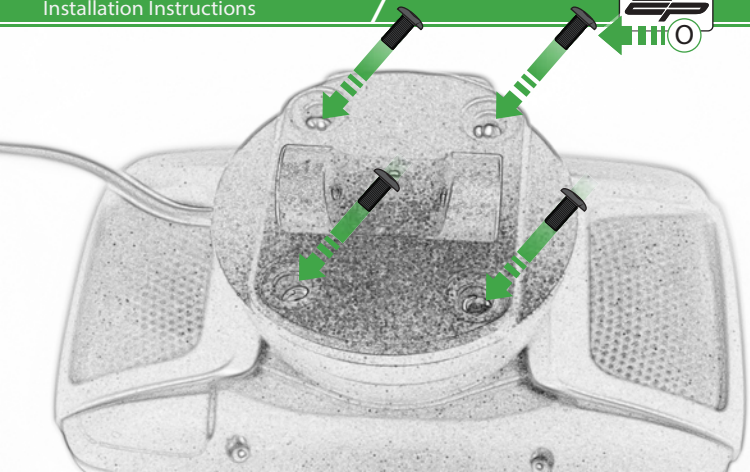

Ducati Multistrada 1260
Tom Tom Sat Nav Mount

Installation Instructions

Kit Contents PRN014359-014567

- (A) 1 x Main Plate
- (B) 1 x Pivot Plate
- (C) 1 x Sub Mounting Bracket
- (D) 1 x Rubber Pad
- (E) 1 x Screen Mounting Bracket
- (F) 2 x P-clips (No.1)
- (G) 2 x P-clips (No.2)
- (H) 2 x P-clips (No.3)
- (I) 2 x P-clips (No.4)
- (J) 2 x M5 Black Washer
- (K) 2 x M5 x 8mm Black Button head Bolts
- (L) 2 x Lobe Screw
- (M) 2 x Locking Washer
- (N) 2 x M4 x 5mm Black Button Head Bolts
- (O) 6 x M5 x 12mm Black Button head Bolts

0

ESSENTIAL CHECKS

It is recommended that periodic inspections are made to ensure that all bolts are tightened to the specified torque settings.

Should the bike be involved in an accident a thorough inspection should be made and any components that have taken an impact, no matter how small, be replaced