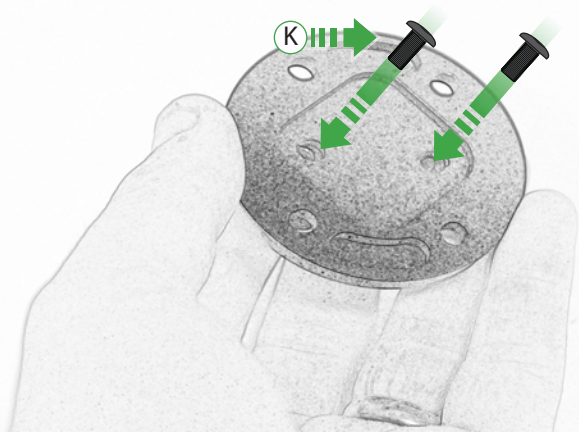

Ducati Multistrada 1260
Tom Tom Sat Nav Mount

Installation Instructions

Kit Contents PRN014359-014567

- (A) 1 x Main Plate
- (B) 1 x Pivot Plate
- (C) 1 x Sub Mounting Bracket
- (D) 1 x Rubber Pad
- (E) 1 x Screen Mounting Bracket
- (F) 2 x P-clips (No.1)
- (G) 2 x P-clips (No.2)
- (H) 2 x P-clips (No.3)
- (I) 2 x P-clips (No.4)
- (J) 2 x M5 Black Washer
- (K) 2 x M5 x 8mm Black Button head Bolts
- (L) 2 x Lobe Screw
- (M) 2 x Locking Washer
- (N) 2 x M4 x 5mm Black Button Head Bolts
- (O) 6 x M5 x 12mm Black Button head Bolts

0

ESSENTIAL CHECKS

It is recommended that periodic inspections are made to ensure that all bolts are tightened to the specified torque settings.

Should the bike be involved in an accident a thorough inspection should be made and any components that have taken an impact, no matter how small, be replaced