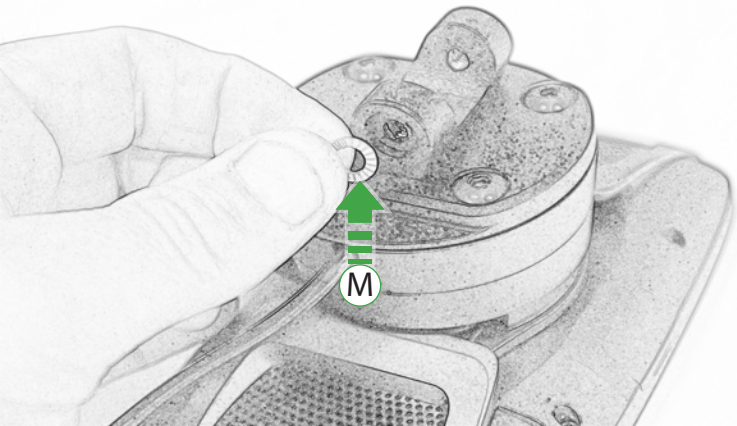

Ducati Multistrada 1260
Tom Tom Sat Nav Mount

Installation Instructions

Kit Contents PRN014359-014567

- (A) 1 x Main Plate
- (B) 1 x Pivot Plate
- (C) 1 x Sub Mounting Bracket
- (D) 1 x Rubber Pad
- (E) 1 x Screen Mounting Bracket
- (F) 2 x P-clips (No.1)
- (G) 2 x P-clips (No.2)
- (H) 2 x P-clips (No.3)
- (I) 2 x P-clips (No.4)
- (J) 2 x M5 Black Washer
- (K) 2 x M5 x 8mm Black Button head Bolts
- (L) 2 x Lobe Screw
- (M) 2 x Locking Washer
- (N) 2 x M4 x 5mm Black Button Head Bolts
- (O) 6 x M5 x 12mm Black Button head Bolts

0

ESSENTIAL CHECKS

It is recommended that periodic inspections are made to ensure that all bolts are tightened to the specified torque settings.

Should the bike be involved in an accident a thorough inspection should be made and any components that have taken an impact, no matter how small, be replaced