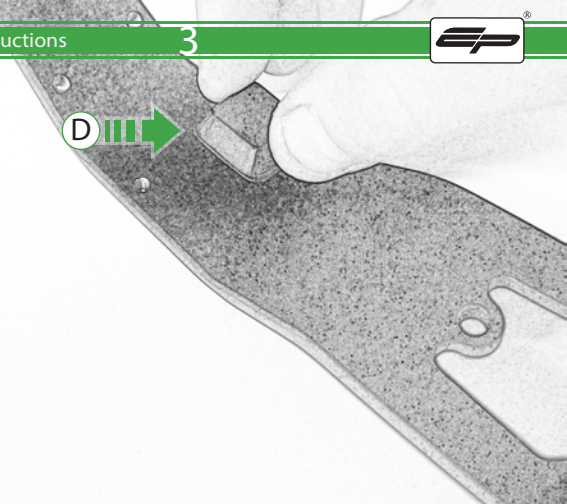

Ducati Multistrada 1260
Tom Tom Sat Nav Mount

Installation Instructions

Kit Contents PRN014359-014567

- (A) 1 x Main Plate
- (B) 1 x Pivot Plate
- (C) 1 x Sub Mounting Bracket
- (D) 1 x Rubber Pad
- (E) 1 x Screen Mounting Bracket
- (F) 2 x P-clips (No.1)
- (G) 2 x P-clips (No.2)
- (H) 2 x P-clips (No.3)
- (I) 2 x P-clips (No.4)
- (J) 2 x M5 Black Washer
- (K) 2 x M5 x 8mm Black Button head Bolts
- (L) 2 x Lobe Screw
- (M) 2 x Locking Washer
- (N) 2 x M4 x 5mm Black Button Head Bolts
- (O) 6 x M5 x 12mm Black Button head Bolts

0

ESSENTIAL CHECKS

It is recommended that periodic inspections are made to ensure that all bolts are tightened to the specified torque settings.

Should the bike be involved in an accident a thorough inspection should be made and any components that have taken an impact, no matter how small, be replaced