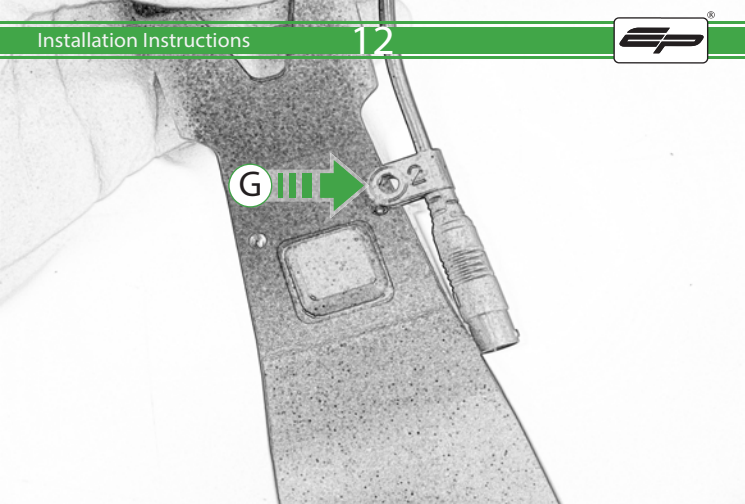

Ducati Multistrada 1260
Tom Tom Sat Nav Mount

Installation Instructions

Kit Contents PRN014359-014567

- (A) 1 x Main Plate
- (B) 1 x Pivot Plate
- (C) 1 x Sub Mounting Bracket
- (D) 1 x Rubber Pad
- (E) 1 x Screen Mounting Bracket
- (F) 2 x P-clips (No.1)
- (G) 2 x P-clips (No.2)
- (H) 2 x P-clips (No.3)
- (I) 2 x P-clips (No.4)
- (J) 2 x M5 Black Washer
- (K) 2 x M5 x 8mm Black Button head Bolts
- (L) 2 x Lobe Screw
- (M) 2 x Locking Washer
- (N) 2 x M4 x 5mm Black Button Head Bolts
- (O) 6 x M5 x 12mm Black Button head Bolts

0

ESSENTIAL CHECKS

It is recommended that periodic inspections are made to ensure that all bolts are tightened to the specified torque settings.

Should the bike be involved in an accident a thorough inspection should be made and any components that have taken an impact, no matter how small, be replaced