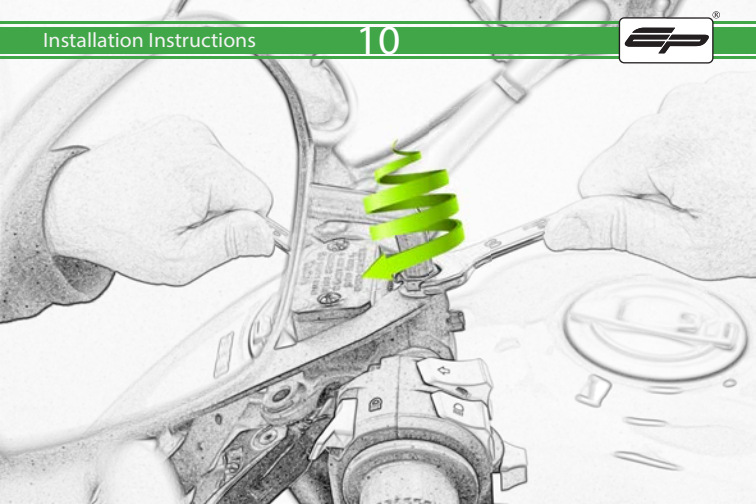

EVOTECH[®]
P E R F O R M A N C E

Ducati Scrambler 1100
Hand Guards

Installation Instructions

Kit Contents PRN014124

- A** 1 x Hand Guard Right
- B** 1 x Hand Guard Left
- C** 1 x Right Bracket
- D** 1 x Left Bracket
- E** 4 x M4 x 10 Black Button Bolts

Caution

L/H Mirror R/H Thread
And
R/H Mirror L/H Thread

A large, light gray watermark of the EP logo is centered in the background of the slide.

Repeat Stages 1 - 11
for right hand side

 **ESSENTIAL CHECKS** 

It is recommended that periodic inspections are made to ensure that all bolts are tightened to the specified torque settings.

Should the bike be involved in an accident a thorough inspection should be made and any components that have taken an impact, no matter how small, be replaced