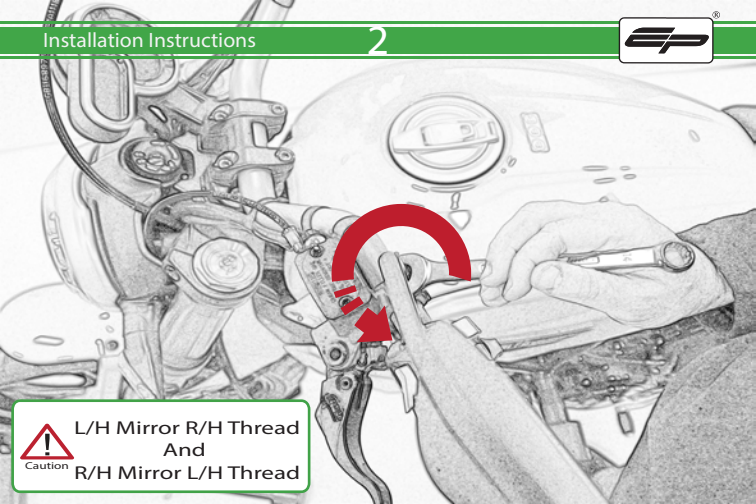

EVOTECH[®]
P E R F O R M A N C E

Ducati Scrambler 1100
Hand Guards

Installation Instructions

Kit Contents PRN014124

- A** 1 x Hand Guard Right
- B** 1 x Hand Guard Left
- C** 1 x Right Bracket
- D** 1 x Left Bracket
- E** 4 x M4 x 10 Black Button Bolts

Caution

L/H Mirror R/H Thread
And
R/H Mirror L/H Thread

A large, light gray watermark of the EP logo is centered in the background of the slide.

Repeat Stages 1 - 11
for right hand side

 **ESSENTIAL CHECKS** 

It is recommended that periodic inspections are made to ensure that all bolts are tightened to the specified torque settings.

Should the bike be involved in an accident a thorough inspection should be made and any components that have taken an impact, no matter how small, be replaced