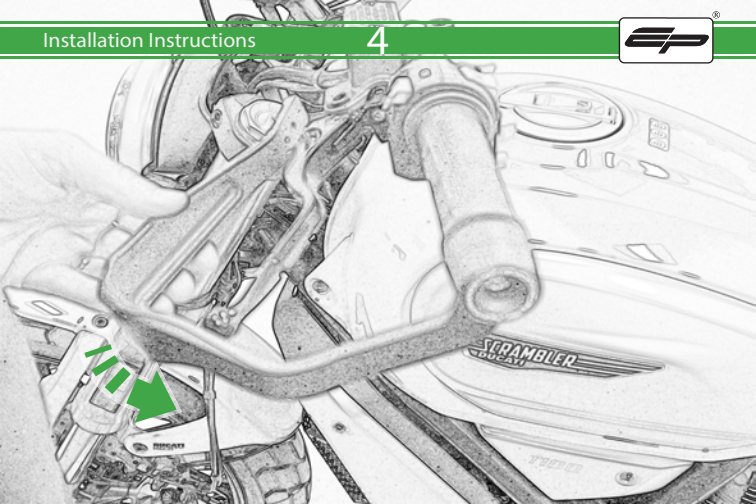

EVOTECH[®]
P E R F O R M A N C E

Ducati Scrambler 1100
Hand Guards

Installation Instructions

Kit Contents PRN014124

- A** 1 x Hand Guard Right
- B** 1 x Hand Guard Left
- C** 1 x Right Bracket
- D** 1 x Left Bracket
- E** 4 x M4 x 10 Black Button Bolts

Caution

L/H Mirror R/H Thread
And
R/H Mirror L/H Thread

A large, light gray watermark of the EP logo is centered in the background of the slide.

Repeat Stages 1 - 11
for right hand side

 **ESSENTIAL CHECKS** 