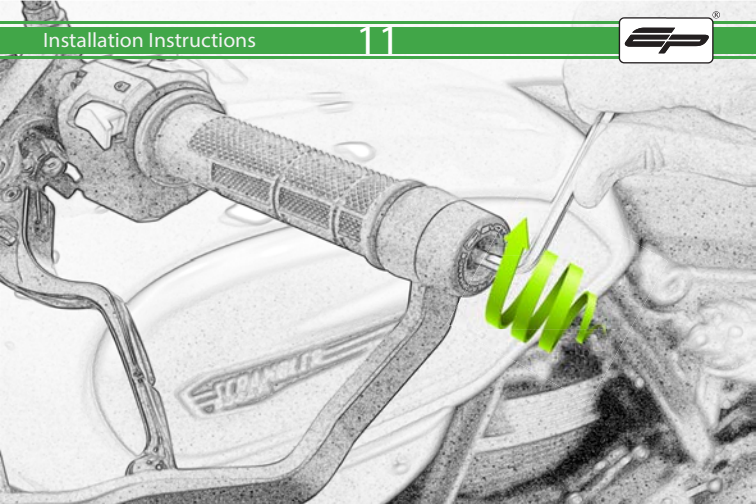

Caution

L/H Mirror R/H Thread
And
R/H Mirror L/H Thread

A large, light gray watermark of the EP logo is centered in the background of the slide.

Repeat Stages 1 - 11
for right hand side

 **ESSENTIAL CHECKS** 

It is recommended that periodic inspections are made to ensure that all bolts are tightened to the specified torque settings.

Should the bike be involved in an accident a thorough inspection should be made and any components that have taken an impact, no matter how small, be replaced