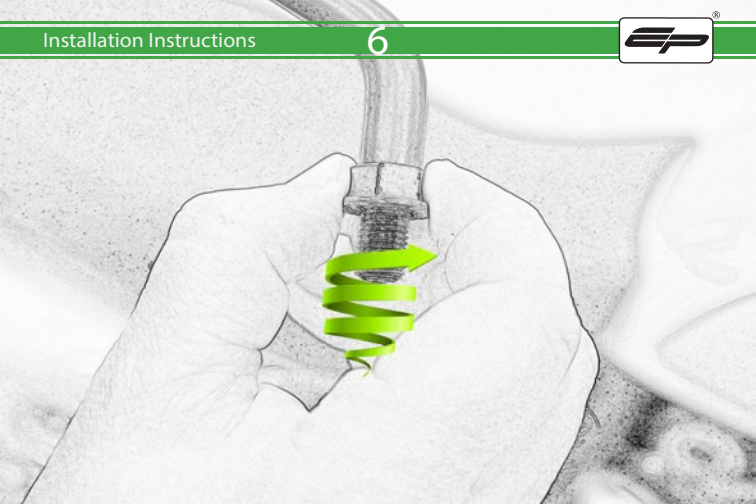

EVOTECH[®]
P E R F O R M A N C E

Ducati Scrambler 1100
Hand Guards

Installation Instructions

Kit Contents PRN014124

- A** 1 x Hand Guard Right
- B** 1 x Hand Guard Left
- C** 1 x Right Bracket
- D** 1 x Left Bracket
- E** 4 x M4 x 10 Black Button Bolts

Caution

L/H Mirror R/H Thread
And
R/H Mirror L/H Thread

A large, light gray watermark of the EP logo is centered in the background of the slide.

Repeat Stages 1 - 11
for right hand side

 **ESSENTIAL CHECKS** 