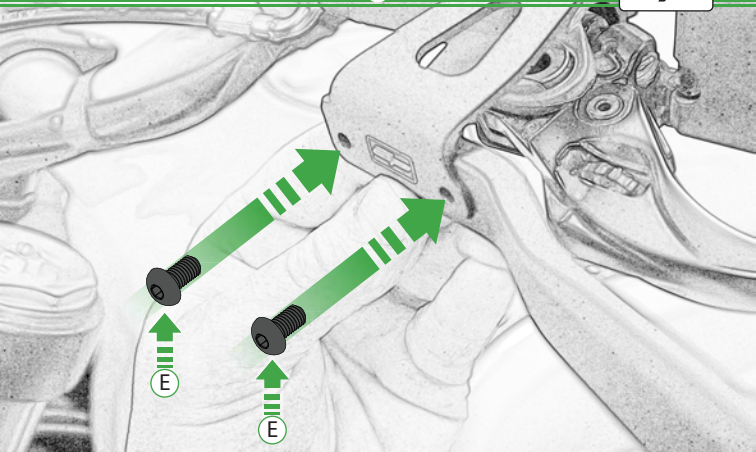

EVOTECH[®]
P E R F O R M A N C E

Ducati Scrambler 1100
Hand Guards

Installation Instructions

Kit Contents PRN014124

- A** 1 x Hand Guard Right
- B** 1 x Hand Guard Left
- C** 1 x Right Bracket
- D** 1 x Left Bracket
- E** 4 x M4 x 10 Black Button Bolts

Caution

L/H Mirror R/H Thread
And
R/H Mirror L/H Thread

A large, light gray watermark of the EP logo is centered in the background of the slide.

Repeat Stages 1 - 11
for right hand side

 **ESSENTIAL CHECKS** 

It is recommended that periodic inspections are made to ensure that all bolts are tightened to the specified torque settings.

Should the bike be involved in an accident a thorough inspection should be made and any components that have taken an impact, no matter how small, be replaced