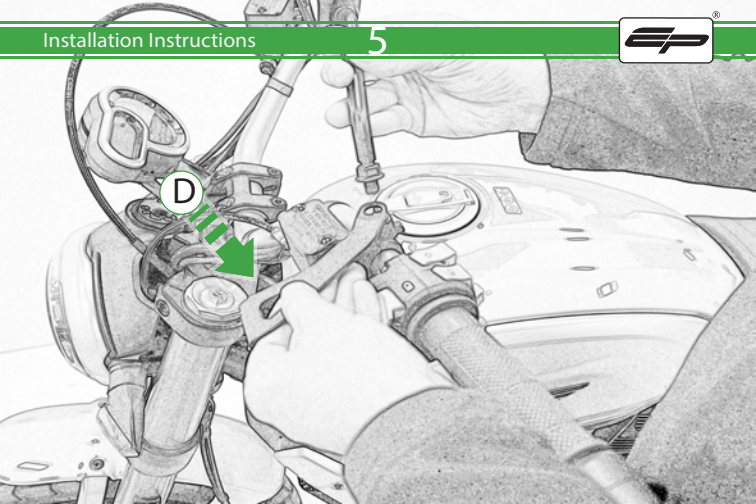

EVOTECH[®]
P E R F O R M A N C E

Ducati Scrambler 1100
Hand Guards

Installation Instructions

Kit Contents PRN014124

- A** 1 x Hand Guard Right
- B** 1 x Hand Guard Left
- C** 1 x Right Bracket
- D** 1 x Left Bracket
- E** 4 x M4 x 10 Black Button Bolts

Caution

L/H Mirror R/H Thread
And
R/H Mirror L/H Thread

A large, light gray watermark of the EP logo is centered in the background of the slide.

Repeat Stages 1 - 11
for right hand side

 **ESSENTIAL CHECKS** 