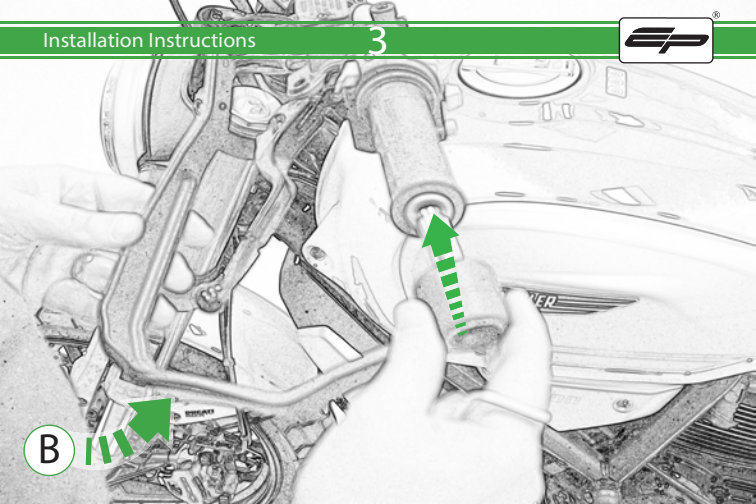

EVOTECH[®]
P E R F O R M A N C E

Ducati Scrambler 1100
Hand Guards

Installation Instructions

Kit Contents PRN014124

- A** 1 x Hand Guard Right
- B** 1 x Hand Guard Left
- C** 1 x Right Bracket
- D** 1 x Left Bracket
- E** 4 x M4 x 10 Black Button Bolts

Caution

L/H Mirror R/H Thread
And
R/H Mirror L/H Thread

A large, light gray watermark of the EP logo is centered in the background of the slide.

Repeat Stages 1 - 11
for right hand side

 **ESSENTIAL CHECKS** 

It is recommended that periodic inspections are made to ensure that all bolts are tightened to the specified torque settings.

Should the bike be involved in an accident a thorough inspection should be made and any components that have taken an impact, no matter how small, be replaced