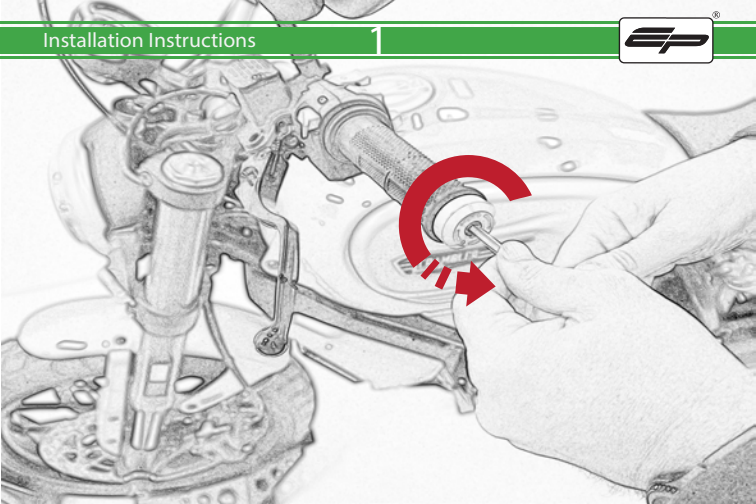

EVOTECH[®]
P E R F O R M A N C E

Ducati Scrambler 1100
Hand Guards

Installation Instructions

Kit Contents PRN014124

- A** 1 x Hand Guard Right
- B** 1 x Hand Guard Left
- C** 1 x Right Bracket
- D** 1 x Left Bracket
- E** 4 x M4 x 10 Black Button Bolts

Caution

L/H Mirror R/H Thread
And
R/H Mirror L/H Thread

A large, light gray watermark of the EP logo is centered in the background of the slide.

Repeat Stages 1 - 11
for right hand side

 **ESSENTIAL CHECKS** 

It is recommended that periodic inspections are made to ensure that all bolts are tightened to the specified torque settings.

Should the bike be involved in an accident a thorough inspection should be made and any components that have taken an impact, no matter how small, be replaced