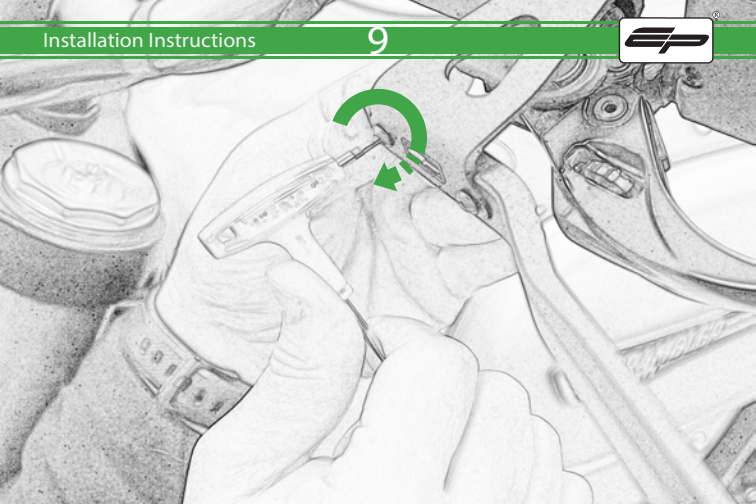

Caution

L/H Mirror R/H Thread
And
R/H Mirror L/H Thread

A large, light gray watermark of the EP logo is centered in the background of the slide.

Repeat Stages 1 - 11
for right hand side

 **ESSENTIAL CHECKS** 

It is recommended that periodic inspections are made to ensure that all bolts are tightened to the specified torque settings.

Should the bike be involved in an accident a thorough inspection should be made and any components that have taken an impact, no matter how small, be replaced