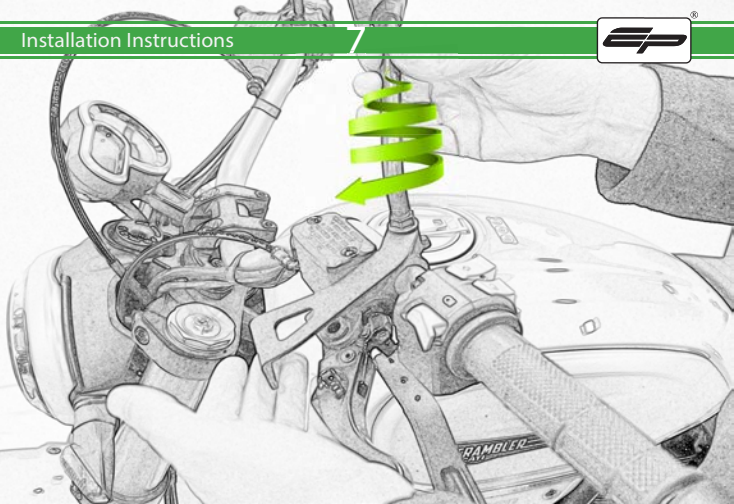

Caution

L/H Mirror R/H Thread
And
R/H Mirror L/H Thread

A large, light gray watermark of the EP logo is centered in the background of the slide.

Repeat Stages 1 - 11
for right hand side

 **ESSENTIAL CHECKS** 