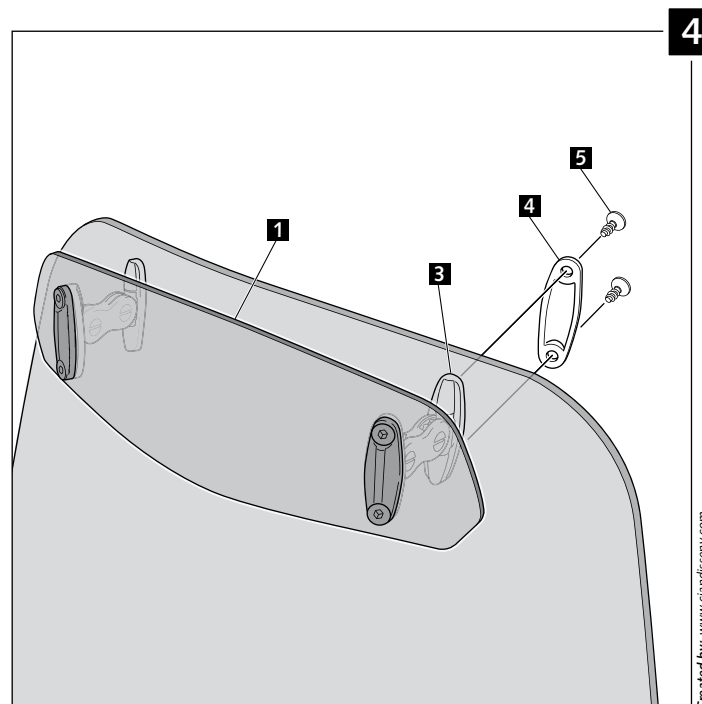

VISERA MULTIREGULABLE MULTI-ADJUSTABLE VISOR

INSTRUCCIONES DE MONTAJE - MOUNTING INSTRUCTIONS - MONTAGEANLEITUNG

TIPO/TYPER A - TIPO/TYPER A - TIPO/TYPER A