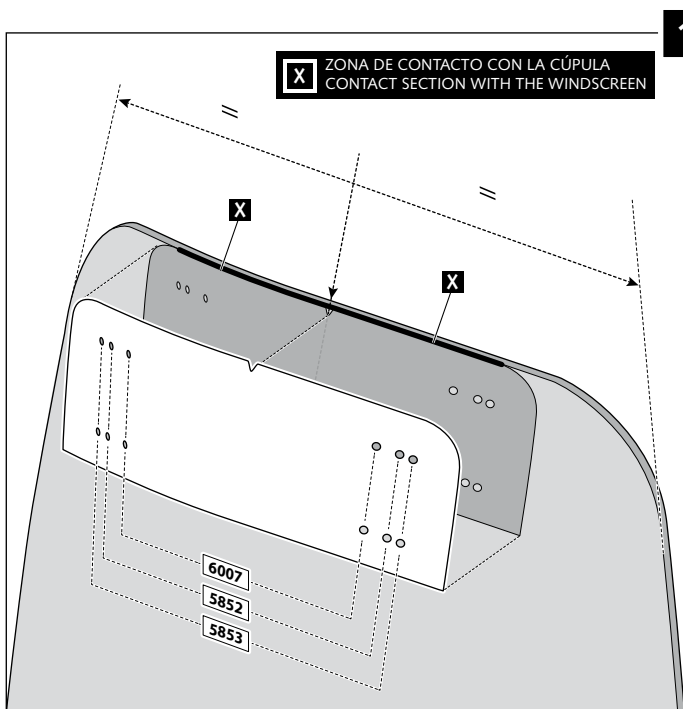

VISERA MULTIREGULABLE MULTI-ADJUSTABLE VISOR

INSTRUCCIONES DE MONTAJE - MOUNTING INSTRUCTIONS - MONTAGEANLEITUNG

TIPO/TYPER A - TIPO/TYPER A - TIPO/TYPER A