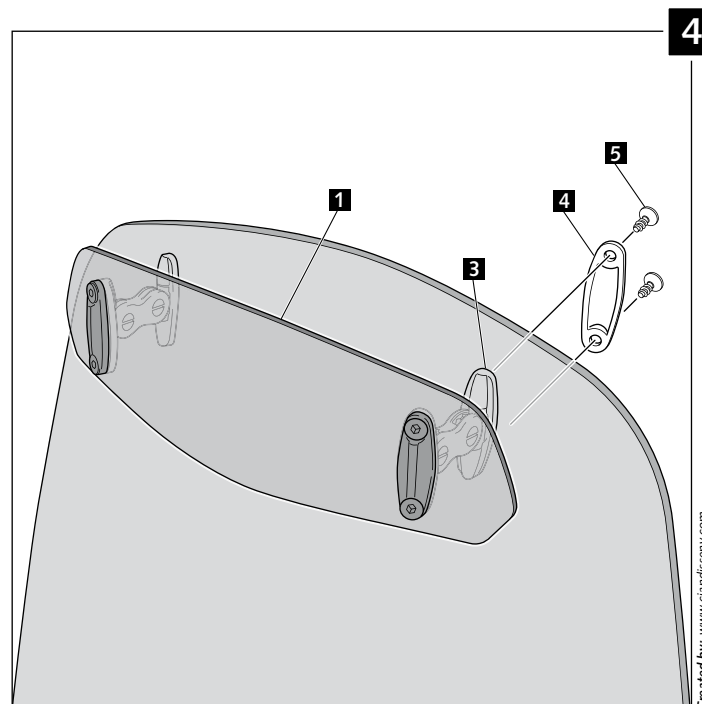

VISERA MULTIREGULABLE MULTI-ADJUSTABLE VISOR

INSTRUCCIONES DE MONTAJE - MOUNTING INSTRUCTIONS - MONTAGEANLEITUNG

TIPO/TYPE B - TIPO/TYPE B - TIPO/TYPE B