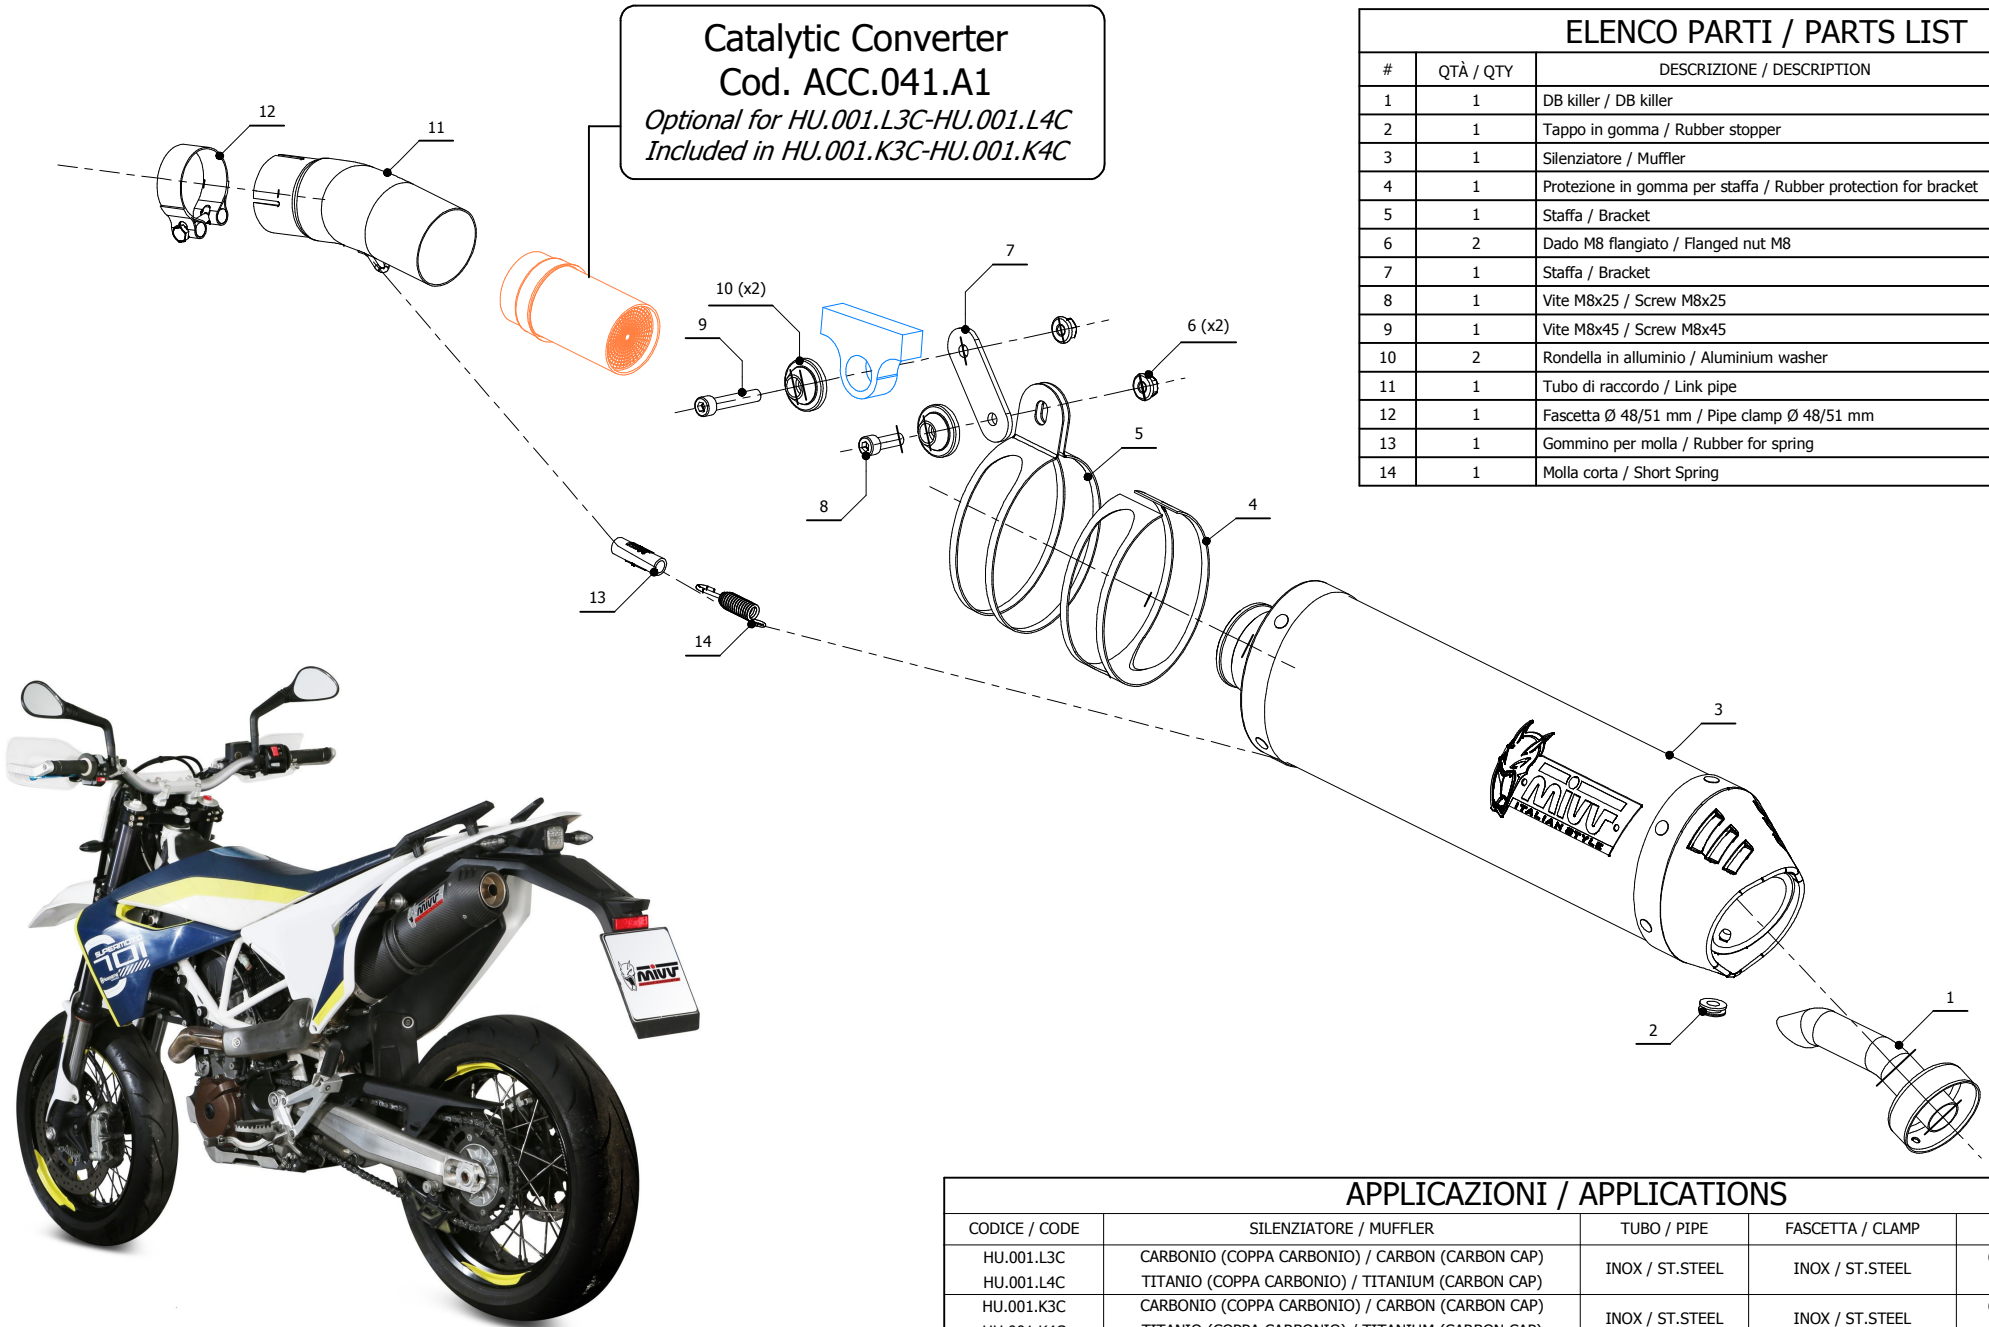

Catalytic Converter
Cod. ACC.041.A1
Optional for HU.001.L3C-HU.001.L4C
Included in HU.001.K3C-HU.001.K4C

ELENCO PARTI / PARTS LIST			
#	QTÀ / QTY	DESCRIZIONE / DESCRIPTION	CODICE / CODE
1	1	DB killer / DB killer	50.DK.021.0
2	1	Tappo in gomma / Rubber stopper	50.73.266.1
3	1	Silenziatore / Muffler	OVAL CARBON CAP 390
4	1	Protezione in gomma per staffa / Rubber protection for bracket	50.73.077.1
5	1	Staffa / Bracket	50.SS.030.0
6	2	Dado M8 flangiato / Flanged nut M8	50.73.393.1
7	1	Staffa / Bracket	50.SS.643.0
8	1	Vite M8x25 / Screw M8x25	50.73.064.1
9	1	Vite M8x45 / Screw M8x45	50.73.602.1
10	2	Rondella in alluminio / Aluminium washer	50.73.063.1
11	1	Tubo di raccordo / Link pipe	9773HU001S3
12	1	Fascetta Ø 48/51 mm / Pipe clamp Ø 48/51 mm	50.FA.007.1
13	1	Gommino per molla / Rubber for spring	50.73.210.1
14	1	Molla corta / Short Spring	50.73.123.1

APPLICAZIONI / APPLICATIONS				
CODICE / CODE	SILENZIATORE / MUFFLER	TUBO / PIPE	FASCETTA / CLAMP	NOTE
HU.001.L3C	CARBONIO (COPPA CARBONIO) / CARBON (CARBON CAP)	INOX / ST.STEEL	INOX / ST.STEEL	CATALYTIC CONVERTER NOT INCLUDED
HU.001.L4C	TITANIO (COPPA CARBONIO) / TITANIUM (CARBON CAP)	INOX / ST.STEEL	INOX / ST.STEEL	CATALYTIC CONVERTER INCLUDED
HU.001.K3C	CARBONIO (COPPA CARBONIO) / CARBON (CARBON CAP)	INOX / ST.STEEL	INOX / ST.STEEL	CATALYTIC CONVERTER NOT INCLUDED
HU.001.K4C	TITANIO (COPPA CARBONIO) / TITANIUM (CARBON CAP)	INOX / ST.STEEL	INOX / ST.STEEL	CATALYTIC CONVERTER INCLUDED