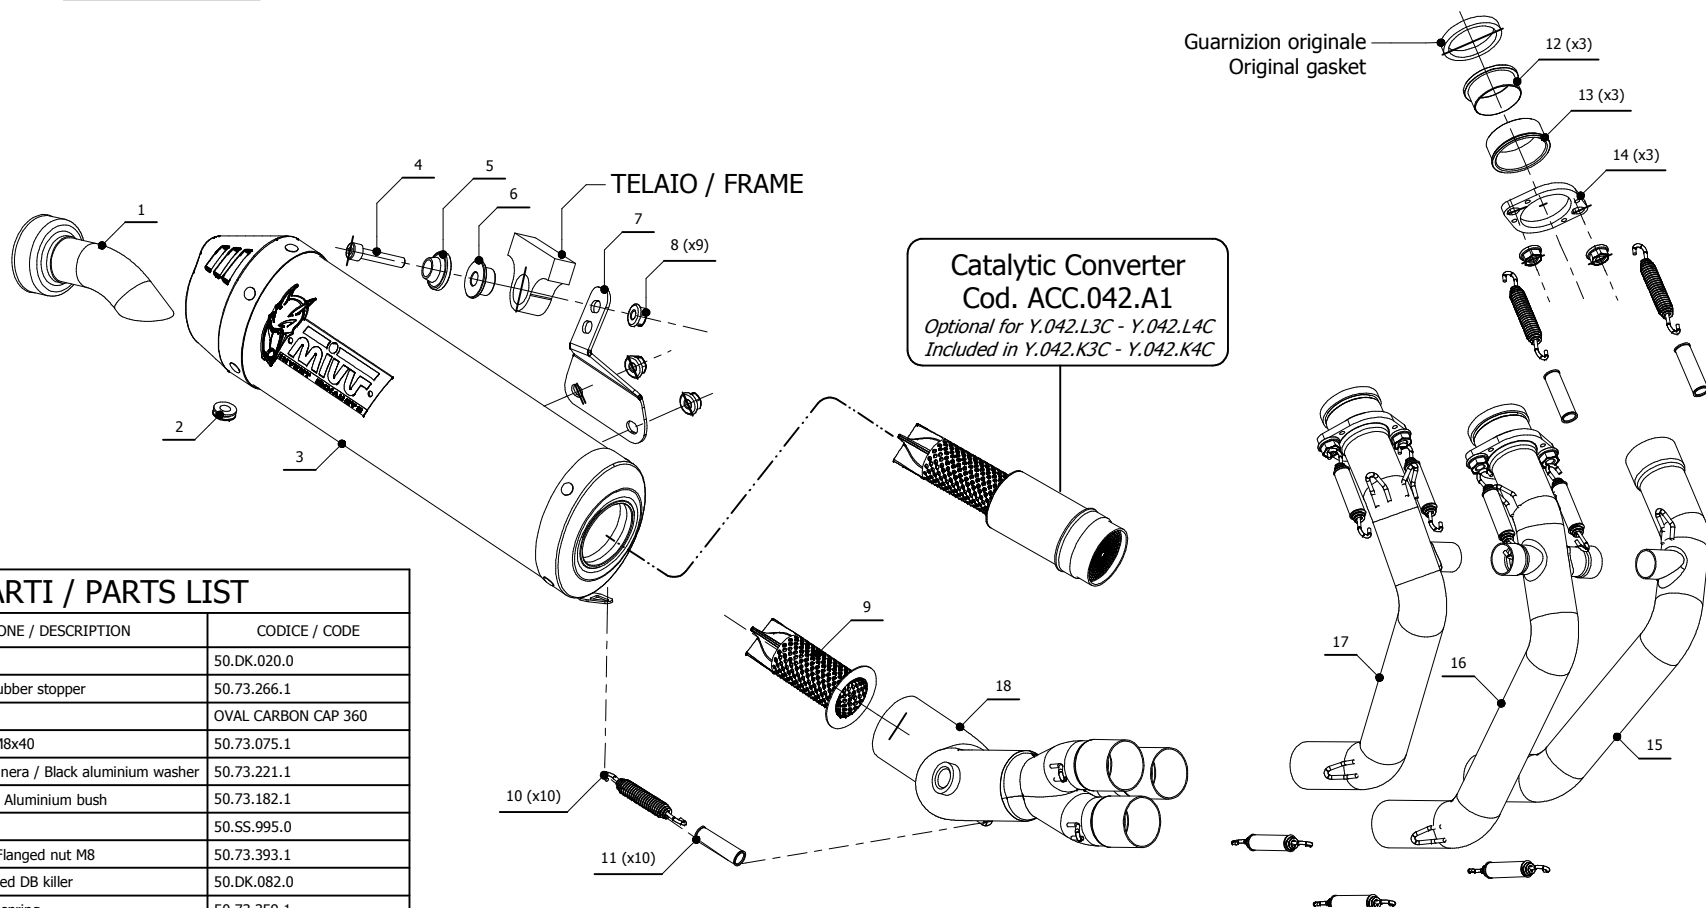

**MODEL** YAMAHA MT-09

**YEAR** 2013 -->

**LINE** FULL SYSTEM

**MUFFLER** OVAL CARBON CAP

**SCHEMATIC**

**Catalytic Converter**  
**Cod. ACC.042.A1**  
*Optional for Y.042.L3C - Y.042.L4C*  
*Included in Y.042.K3C - Y.042.K4C*

**ELENCO PARTI / PARTS LIST**

#	QTÀ / QTY	DESCRIZIONE / DESCRIPTION	CODICE / CODE
1	1	DB killer / DB killer	50.DK.020.0
2	1	Tappo in gomma / Rubber stopper	50.73.266.1
3	1	Silenziatore / Muffler	OVAL CARBON CAP 360
4	1	Vite M8x40 / Screw M8x40	50.73.075.1
5	1	Rondella in alluminio nera / Black aluminium washer	50.73.221.1
6	1	Bussola in alluminio / Aluminium bush	50.73.182.1
7	1	Staffa / Bracket	50.SS.995.0
8	9	Dado M8 flangiato / Flanged nut M8	50.73.393.1
9	1	Db Killer forato / Drilled DB killer	50.DK.082.0
10	10	Molla media / Middle spring	50.73.359.1
11	10	Tubo in gomma per molla / Rubber pipe for spring	50.73.210.1
12	3	Boccola interna in acciaio / Internal steel bush	50.73.337.1
13	3	Boccola esterna in acciaio / External steel bush	50.73.338.1
14	3	Flangia in alluminio / Aluminium flange	50.73.339.1
15	1	Collettore #1 / Down pipe #1	9773Y049S2A
16	1	Collettore #2 / Down pipe #2	9773Y049S2B
17	1	Collettore #3 / Down pipe #3	9773Y049S2C
18	1	Tubo di raccordo 3-1 / Link pipe 3-1	9773Y042S2D

**APPLICAZIONI / APPLICATIONS**

CODICE / CODE	SILENZIATORE / MUFFLER	TUBO / PIPE	FASCETTA / CLAMP	NOTE
Y.042.L3C	CARBONIO (COPPA CARBONIO) / CARBON (CARBON CAP)	INOX / ST.STEEL	INOX / ST.STEEL	CATALYTIC CONVERTER NOT INCLUDED
Y.042.L4C	TITANIO (COPPA CARBONIO) / TITANIUM (CARBON CAP)	INOX / ST.STEEL	INOX / ST.STEEL	CATALYTIC CONVERTER INCLUDED
Y.042.K3C	CARBONIO (COPPA CARBONIO) / CARBON (CARBON CAP)	INOX / ST.STEEL	INOX / ST.STEEL	CATALYTIC CONVERTER NOT INCLUDED
Y.042.K4C	TITANIO (COPPA CARBONIO) / TITANIUM (CARBON CAP)	INOX / ST.STEEL	INOX / ST.STEEL	CATALYTIC CONVERTER INCLUDED