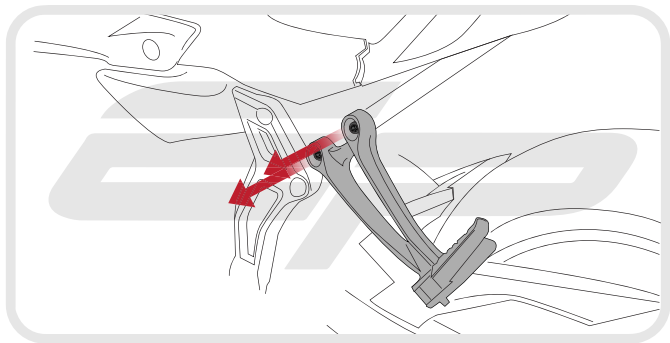

EVOTECH®
P E R F O R M A N C E