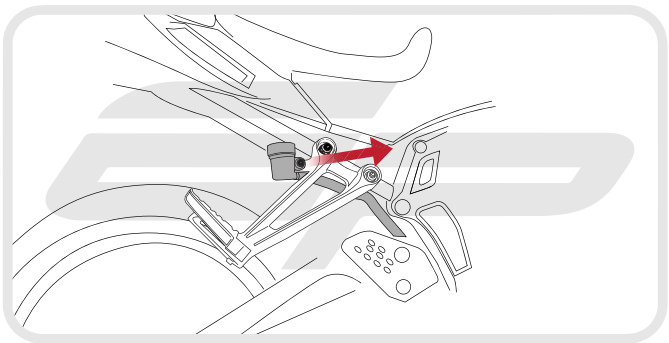

EVOTECH®
P E R F O R M A N C E

Installation Instructions

YAMAHA MT-07 2014 FOOTREST BLANKING PLATES

Product Reference - 11698

Kit Contents

- A** 1 x Reservoir Bracket
- B** 1 x M5 - 15 Socket Button Head
- C** 1 x M5 Washer
- D** 2 x Blanking Plates
- E** 4 x M8 - 16 Socket Button Heads