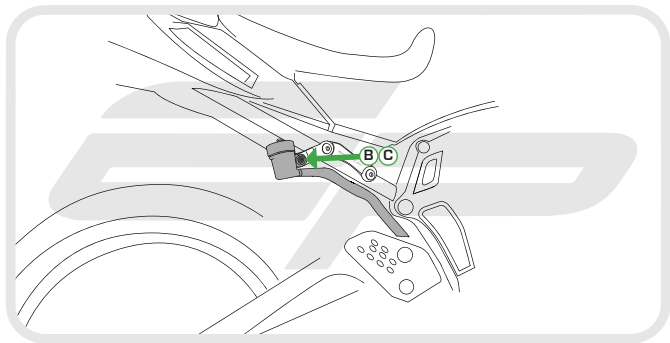

EVOTECH®
P E R F O R M A N C E