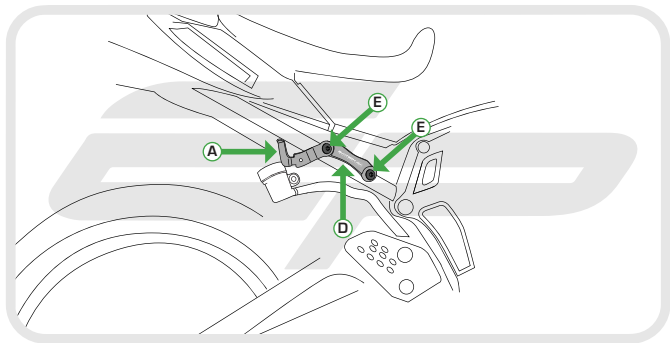

EVOTECH®
P E R F O R M A N C E