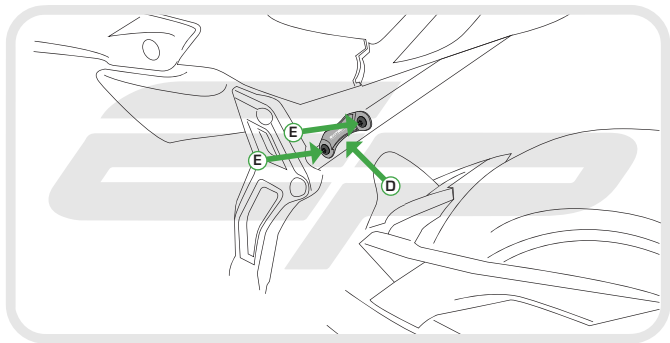

EVOTECH®
P E R F O R M A N C E