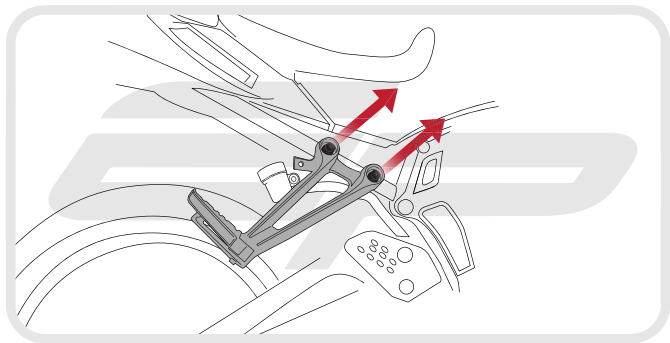

EVOTECH®
P E R F O R M A N C E