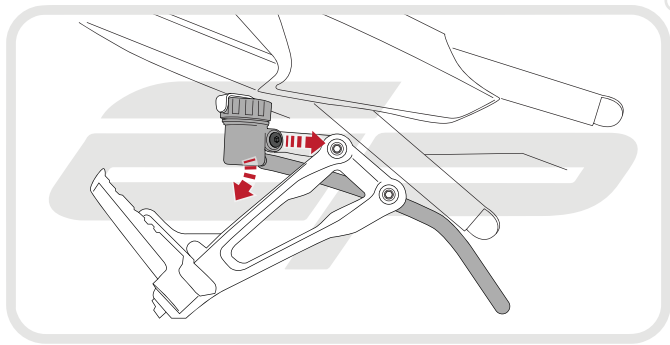

EVOTECH®
P E R F O R M A N C E

Installation Instructions

YAMAHA MT-09 TRACER PILLION FOOTREST BLANKING PLATES

Product Reference - 12198

Kit Contents

- Ⓐ 2 x Blanking Plates
- Ⓑ 4 x M8 - 16 Socket Button Head Screws