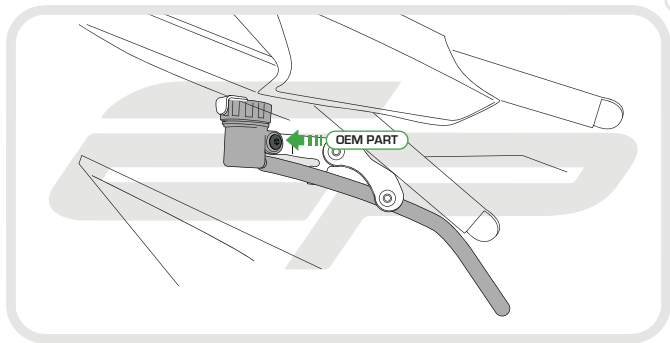

EVOTECH®
P E R F O R M A N C E

Installation Instructions

YAMAHA MT-09 TRACER PILLION FOOTREST BLANKING PLATES

Product Reference - 12198

Kit Contents

- Ⓐ 2 x Blanking Plates
- Ⓑ 4 x M8 - 16 Socket Button Head Screws