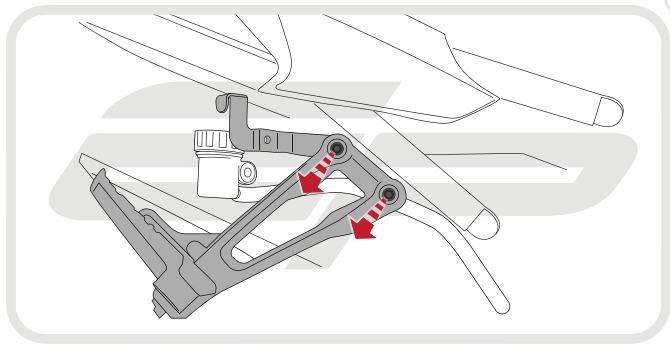

EVOTECH®
P E R F O R M A N C E

Installation Instructions

YAMAHA MT-09 TRACER PILLION FOOTREST BLANKING PLATES

Product Reference - 12198

Kit Contents

- Ⓐ 2 x Blanking Plates
- Ⓑ 4 x M8 - 16 Socket Button Head Screws