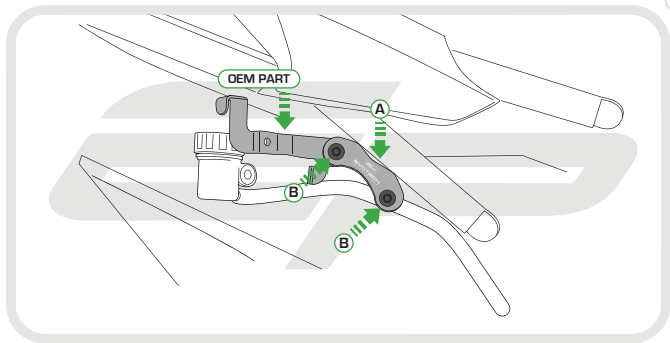

EVOTECH®
P E R F O R M A N C E

Installation Instructions

YAMAHA MT-09 TRACER PILLION FOOTREST BLANKING PLATES

Product Reference - 12198

Kit Contents

- Ⓐ 2 x Blanking Plates
- Ⓑ 4 x M8 - 16 Socket Button Head Screws