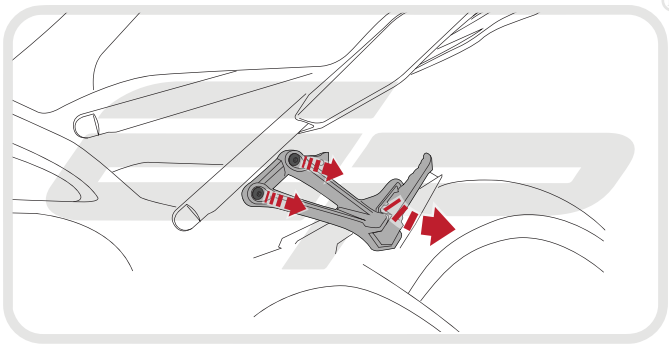

EVOTECH®
P E R F O R M A N C E

Installation Instructions

YAMAHA MT-09 TRACER PILLION FOOTREST BLANKING PLATES

Product Reference - 12198

Kit Contents

- Ⓐ 2 x Blanking Plates
- Ⓑ 4 x M8 - 16 Socket Button Head Screws